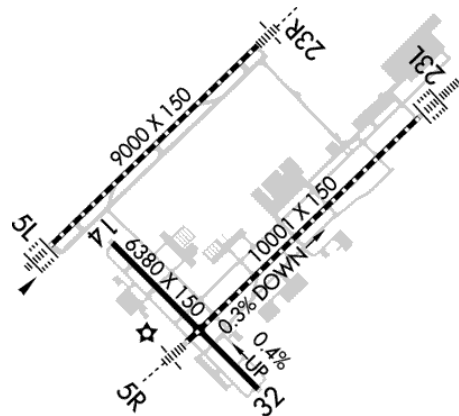

KGSO

Piedmont Triad Intl Greensboro, NC

7.00 mi W of city N36 6.0796' W79 56.4674' Mag Var: 08W

Nav aids:

Type:	ID:		Freq:	Radial:	Dist:
VORTAC	GSO	--- ... ---	116.2	030	4 nm
VORTAC	LIB	113.0	320	24 nm
VOR	DAN	... - -	113.1	232	40 nm

Runways:

05L/23R: 9000X150; asphalt, grooved, condition not reported;
05R/23L: 10001X150; asphalt, grooved, in good condition;
14/32: 6380X150; asphalt, grooved, in fair condition;

Communication Freqs:

App/Dep 118.5 (050-249)
App/Dep 124.35 (250-049)
Cinc-Del 121.75 WX 336-393-0168
Gnd 121.9 D-ATIS 128.55
UNICOM 122.95 Tower 119.1

Tower: Primary Depart. Control Hrs: 24
Primary Approach Control Hrs: 24
ATIS Hrs: 24
Tower Hrs: 24

Elevation: 926 ft (282.2 m)

Phone: 336-665-5600

Weather: 336-393-0168 (ASOS)

Fees: Landing

Charts: NACO: Cincinnati Sectional