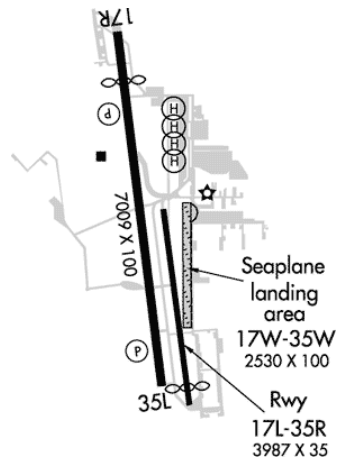

KDWH

David Wayne Hooks Memorial Houston, TX

17.00 mi NW of city N30 3.7100' W95 33.1667' Mag Var: 05E

Nav aids:

Type:	ID:	Freq:	Radial:	Dist:
VORTAC	IAH .. - -	116.60	295	12 nm
VOR/DME	HUB - - - -	117.10	324	28 nm
VOT	HOU - - - -	108.40	000	29 nm

Runways:

17L/35R: 3987X35; asphalt, no surface treatment, in good condition; Antenna, 60 ft Left of center, 15 ft high, 236 ft from end, 2:1 clearance slope;

17R/35L: 7009X100; asphalt, no surface treatment, in good condition; Road, 125 ft Left of center, 15 ft high, 200 ft from end; Trees, 260 ft Left of center, 60 ft high, 290 ft from end, 1:1 clearance slope;

17W/35W: 2530X100; water; Berm, Both-Sides, 10 ft high, 0 ft from end; Berm, Both-Sides, 4 ft high, 0 ft from end;

Right Traffic: 35R, 35W

Communication Frequencies are printed on the following page.

Tower: Tower Hrs: 0700-2200

Lights: When ATCT Clsd Actvt HIRL
Ry 17r/35l, REIL Rys 17r & 35l - CTAF

Elevation: 152 ft (46.3 m)

Communication Freqs:

App/Dep 119.7	WX 281-251-7853
ATIS 128.375	BORRN DP 123.8 (RYS (17L/17R))
BORRN DP 119.7 (RYS (35L/35R))	Clnc-Del 119.45
CTAF 118.4	DREMR DP 119.7
Gnd 121.8	INDIE DP 119.7
INDUSTRY DP 123.8 (RYS (17L/17R))	INDUSTRY DP 119.7 (RYS (35L/35R))
JUNCTION DP 123.8 (RYS (17L/17R))	JUNCTION DP 119.7 (RYS (35L/35R))
KARRR DP 123.8 (RYS (17L/17R))	KARRR DP 119.7 (RYS (35L/35R))
KARRR DP 123.8	Tower 127.4 (EAST)
Tower 118.4 (WEST)	LURIC DP 119.7
MMALT DP 119.7	PALACIOS DP 123.8 (RYS (17L/17R))
PALACIOS DP 119.7 (RYS (35L/35R))	STRYA DP 119.7
STYCK DP 119.7	UNICOM 122.95
WATFO DP 123.8 (RYS (17L/17R))	WATFO DP 119.7 (RYS (35L/35R))
WYLSN DP 119.7	