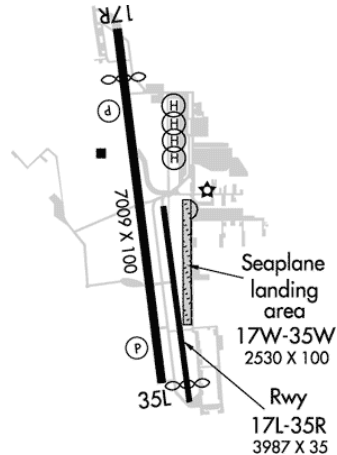

KDWH

David Wayne Hooks Memorial Houston, TX

17.00 mi NW of city N30 3.7100' W95 33.1667' Mag Var: 05E

Nav aids:

Type:	ID:	Freq:	Radial:	Dist:
VORTAC	IAH .. - -	116.60	295	12 nm
VOR/DME	HUB - - - -	117.10	324	28 nm
VOT	HOU - - - -	108.40	000	29 nm

Runways:

17L/35R: 3987X35; asphalt, no surface treatment, in good condition; Antenna, 60 ft Left of center, 15 ft high, 236 ft from end, 2:1 clearance slope;

17R/35L: 7009X100; asphalt, no surface treatment, in good condition; Road, 125 ft Left of center, 15 ft high, 200 ft from end; Trees, 260 ft Left of center, 60 ft high, 290 ft from end, 1:1 clearance slope;

17W/35W: 2530X100; water; Berm, Both-Sides, 10 ft high, 0 ft from end; Berm, Both-Sides, 4 ft high, 0 ft from end;

Right Traffic: 35R, 35W

Communication Frequencies are printed on the following page.

Tower: Tower Hrs: 0700-2200

Lights: When ATCT Clsd Actvt HIRL
Ry 17r/35l, REIL Rys 17r & 35l - CTAF

Elevation: 152 ft (46.3 m)

Communication Freqs:

App/Dep 119.7	WX 281-251-7853
ATIS 128.375	BORRN DP 123.8 (RYS (17L/17R))
BORRN DP 119.7 (RYS (35L/35R))	Clnc-Del 119.45
CTAF 118.4	DREMR DP 119.7
Gnd 121.8	INDIE DP 119.7
INDUSTRY DP 123.8 (RYS (17L/17R))	INDUSTRY DP 119.7 (RYS (35L/35R))
JUNCTION DP 123.8 (RYS (17L/17R))	JUNCTION DP 119.7 (RYS (35L/35R))
KARRR DP 123.8 (RYS (17L/17R))	KARRR DP 119.7 (RYS (35L/35R))
KARRR DP 123.8	Tower 127.4 (EAST)
Tower 118.4 (WEST)	LURIC DP 119.7
MMALT DP 119.7	PALACIOS DP 123.8 (RYS (17L/17R))
PALACIOS DP 119.7 (RYS (35L/35R))	STRYA DP 119.7
STYCK DP 119.7	UNICOM 122.95
WATFO DP 123.8 (RYS (17L/17R))	WATFO DP 119.7 (RYS (35L/35R))
WYLSN DP 119.7	