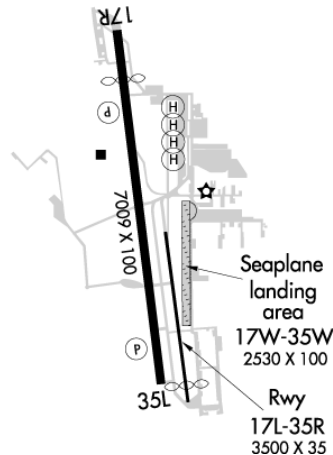

KDWH

David Wayne Hooks Memorial Houston, TX

17.00 mi NW of city N30 3.7067' W95 33.1673' Mag Var: 05E

Nav aids:

Type:	ID:	Freq:	Radial:	Dist:
VORTAC	IAH .. - -	116.60	295	12 nm
VOR/DME	HUB - - -	117.10	324	28 nm
VOT	HOU - - - -	108.40	000	29 nm

Runways:

17L/35R: 3500X35; asphalt, no surface treatment, in good condition; Antenna, 60 ft Left of center, 15 ft high, 236 ft from end, 2:1 clearance slope;

17R/35L: 7009X100; asphalt, no surface treatment, in good condition; Road, 125 ft Left of center, 15 ft high, 200 ft from end; Trees, 260 ft Left of center, 60 ft high, 290 ft from end, 1:1 clearance slope;

17W/35W: 2530X100; water; Berm, Both-Sides, 10 ft high, 0 ft from end; Berm, Both-Sides, 4 ft high, 0 ft from end;

Right Traffic: 35R, 35W

Communication Frequencies are printed on the following page.

Tower: Tower Hrs: 0700-2200

Lights: When ATCT Clsd Actvt HIRL
Ry 17r/35l, REIL Rys 17r & 35l - CTAF

Elevation: 152 ft (46.3 m)

Communication Freqs:

App/Dep 119.7	WX 281-251-7853
ATIS 128.375	BORRN DP 123.8 (RYS (17L/17R))
BORRN DP 119.7 (RYS (35L/35R))	Clnc-Del 119.45
CTAF 118.4	DREMR DP 119.7
Gnd 121.8	INDIE DP 119.7
INDUSTRY DP 123.8 (RYS (17L/17R))	INDUSTRY DP 119.7 (RYS (35L/35R))
JUNCTION DP 123.8 (RYS (17L/17R))	JUNCTION DP 119.7 (RYS (35L/35R))
KARRR DP 123.8 (RYS (17L/17R))	KARRR DP 119.7 (RYS (35L/35R))
KARRR DP 123.8	Tower 127.4 (EAST)
Tower 118.4 (WEST)	LURIC DP 119.7
MMALT DP 119.7	PALACIOS DP 123.8 (RYS (17L/17R))
PALACIOS DP 119.7 (RYS (35L/35R))	STRYA DP 119.7
STYCK DP 119.7	UNICOM 122.95
WATFO DP 123.8 (RYS (17L/17R))	WATFO DP 119.7 (RYS (35L/35R))
WYLSN DP 119.7	