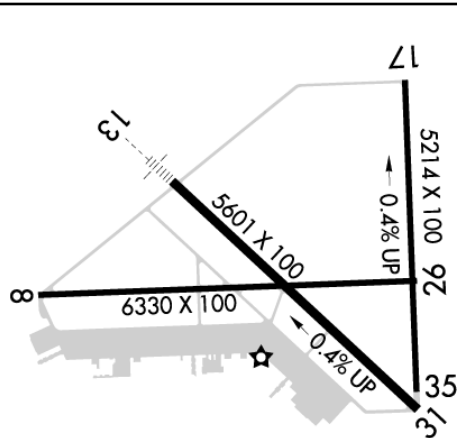

KHYI

San Marcos Rgnl Austin, TX

31.00 mi S of city N29 53.5650' W97 51.7800' Mag Var: 07E

Nav aids:

Type:	ID:	Freq:	Radial:	Dist:
VORTAC	RND	112.30	040	31 nm
VORTAC	CWK	112.80	205	34 nm
VORTAC	SAT	116.80	056	35 nm

Traffic Patterns:

No TPA reported. Assume 1,000 AGL.

Runways:

- **08/26:** 6330X100; asphalt, no surface treatment, in good condition; Fence, 351 ft Left of center, 5 ft high, 200 ft from end;
- **13/31:** 5601X100; asphalt, no surface treatment, in good condition;
- **17/35:** 5214X100; asphalt, no surface treatment, in good condition;

Communication Freqs:

App/Dep 119.0 AEROZ DP 119.0
BLEWE STAR 127.225 WX 512-353-8005 ATIS 120.825
Cinc-Del 121.35 (WHEN HYI ATCT BNDIA DP 119.0
CLSD)
Cinc-Del 120.125
CTAF 126.825
ELOEL DP 119.0
Gnd 120.125
ILEXY DP 119.0
Tower 126.825
MSTLO STAR 127.225
MUCKY DP 119.0
POTTR STAR 127.225
SAYBR DP 119.0

Tower: Tower Hrs: 0700-1900

Lights: MIRL Rys 08/26, 13/31 & 17/35 Preset Low Intst; to Incr Intst and Actvt MALSR Ry 13; PAPI Ry 13/31; PAPI Ry17 - CTAF

Elevation: 594 ft (181.1 m)

Phone: 512-216-6039

Weather: 512-353-8005 (AWOS-3PT)

Fees: Parking, Tiedown, Hangar

Charts: NACO: San Antonio Sectional

Fuel: 100LL Low-Lead, Jet A

Notes/Remarks:

for Cd CTC Aus Apch at 512-369-7865
6'-8' Cultivation Occasionally Obstructs Apchs
Equivalent Arff Index A Equipment Avbl on Request

Business Summary

Berry Aviation, Inc.

Fuel: Avfuel-100LL; Avfuel-100LL; Unknown-100LL; Unknown-100LL;
Unknown-Jet-A; Unknown-Jet-A
Location: W; Hours: 6:00 AM - 9:00 PM
Frequencies: ARINC: 131.15
Phone Number: 512-353-2379

Blue Skies Aviation

Location: S; Hours: Jul 1 to Oct 1: Mon - Fri, 7:30 AM - 4:30 PM; Nov 1 to Jun 30: Mon - Fri, 8:30 AM - 5:30 PM
Phone Number: 512-392-7035

Central Texas Rotorcraft Club

Location: SE; Hours: Irregular
Phone Number: 512-680-1835

Club in Formation - Mooney

Phone Number: 512-557-8000

Engine Monitors and Performance Accessories

Hours: Mon - Fri, 9:00 AM - 5:00 PM
Phone Number: 512-392-7035

Gafford Aero, Inc.

Location: SW; Hours: Mon - Fri, 8:00 AM - 5:00 PM
Phone Number: 512-396-3323

McKee Avionics, Inc.

Location: SE; Hours: Mon - Fri, 8:00 AM - 5:00 PM
Phone Number: 512-392-1172