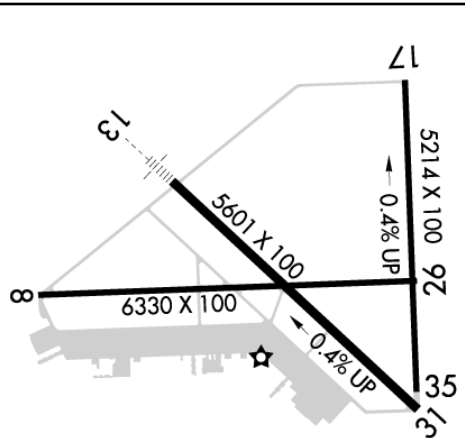

**17/35:** 5214X100; asphalt, no surface treatment, in good condition;

**Tower:** Tower Hrs: 0700-1900

**Lights:** MIRL Rys 08/26, 13/31 &  
 17/35 Preset Low Intst; to Incr Intst and  
 Actvt MALSR Ry 13; PAPI Ry 13/31;  
 PAPI Ry17 - CTAF

**Elevation: 594 ft (181.1 m)**

**Phone:** 512-216-6039