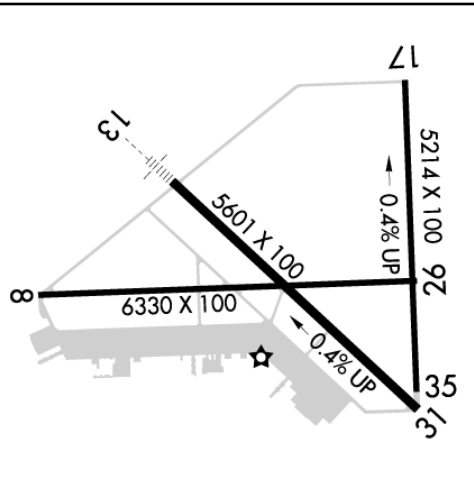

KHYI

San Marcos Rgnl Austin, TX

31.00 mi S of city N29 53.5650' W97 51.7800' Mag Var: 07E

Nav aids:

Type:	ID:	Freq:	Radial:	Dist:
VORTAC	RND	112.30	040	31 nm
VORTAC	CWK	112.80	205	34 nm
VORTAC	SAT	116.80	056	35 nm

Traffic Patterns:

No TPA reported. Assume 1,000 AGL.

Runways:

- **08/26:** 6330X100; asphalt, no surface treatment, in good condition; Fence, 351 ft Left of center, 5 ft high, 200 ft from end;
- **13/31:** 5601X100; asphalt, no surface treatment, in good condition;
- **17/35:** 5214X100; asphalt, no surface treatment, in good condition;

Communication Freqs:

ATIS 120.825 App/Dep 119.0 AEROZ DP 119.0
BNDIA DP 119.0 BLEWE STAR 127.225 WX 512-353-8005
Cinc-Del 121.35 (WHEN HYI ATCT
CLSD)
CTAF 126.825
ELOEL DP 119.0
Gnd Cinc-Del 120.125
ILEXY DP 119.0
Tower 126.825
MSTLO STAR 127.225
MUCKY DP 119.0
POTTR STAR 127.225
SAYBR DP 119.0

Tower: Tower Hrs: 0700-1900

Lights: MIRL Rys 08/26, 13/31 &
17/35 Preset Low Intst; to Incr Intst and
Actvt MALSR Ry 13; PAPI Ry 13/31;
PAPI Ry17 - CTAF

Elevation: 594 ft (181.1 m)

Phone: 512-216-6039

Weather: 512-353-8005 (AWOS-3PT)

Fees: Parking, Tiedown, Hangar

Charts: NACO: San Antonio Sectional

Fuel: 100LL Low-Lead, Jet A

Notes/Remarks:

for Cd CTC Aus Apch at 512-369-7865
6'-8' Cultivation Occasionally Obstructs Apchs
Equivalent Arff Index A Equipment Avbl on Request

Business Summary

Berry Aviation, Inc.

Fuel: Avfuel-100LL; Avfuel-100LL; Unknown-100LL; Unknown-100LL;
Unknown-Jet-A; Unknown-Jet-A
Location: W; Hours: 6:00 AM - 9:00 PM
Frequencies: ARINC: 131.15
Phone Number: 512-353-2379

Blue Skies Aviation

Location: S; Hours: Jul 1 to Oct 1: Mon - Fri, 7:30 AM - 4:30 PM; Nov 1 to Jun
30: Mon - Fri, 8:30 AM - 5:30 PM
Phone Number: 512-392-7035

Central Texas Rotorcraft Club

Location: SE; Hours: Irregular
Phone Number: 512-680-1835

Club in Formation - Mooney

Phone Number: 512-557-8000

Engine Monitors and Performance Accessories

Hours: Mon - Fri, 9:00 AM - 5:00 PM
Phone Number: 512-392-7035

Gafford Aero, Inc.

Location: SW; Hours: Mon - Fri, 8:00 AM - 5:00 PM
Phone Number: 512-396-3323

McKee Avionics, Inc.

Location: SE; Hours: Mon - Fri, 8:00 AM - 5:00 PM
Phone Number: 512-392-1172

Club in Formation - Phantom Phlyers

Phone Number: 512-925-7644