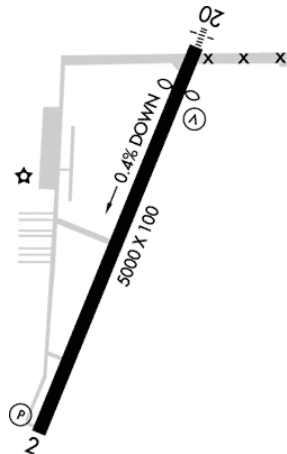

KMGY

Dayton-Wright Brothers Dayton, OH

10.00 mi S of city N39 35.3383' W84 13.4917' Mag Var: 04W

Nav aids:

Type:	ID:		Freq:	Radial:	Dist:
VOT	DAY	... - - - - -	111.0	000	19 nm
VOR/DME	MXQ	- - - - -	112.90	300	22 nm
VOR/DME	SGH	... - - - - -	113.20	234	23 nm

Runways:

02/20: 5000X100; asphalt, grooved, in good condition; Trees, 350 ft Left of center, 86 ft high, 2,900 ft from end, 31:1 clearance slope; Road, 288 ft Right of center, 21 ft high, 490 ft from end, 13:1 clearance slope;

Elevation: 956 ft (291.4 m)

Communication Freqs:

App/Dep 118.85
WX 118.375T
Cinc-Del 119.4 (614) 338-8537
CTAF 122.8
UNICOM 122.8

Lights: Actvt MALS Ry 20; MIRL Ry
02/20 - CTAF

Phone: 937-454-8230

Weather: 937-885-2171 (ASOS)

Fees: Tiedown, Hangar

Charts: NACO: Cincinnati Sectional

Fuel: 100LL Low-Lead, Jet A

Notes/Remarks:

Full Power Maintenance Runups Prohibited in the Holding Apron at the Northwest Corner of Twy A Between the Hours of 0800I to 1700I Monday Thru Friday

Surface Conditions Unmnt 2030-1200z++ Wkdays/ All Day Wkends/Hol
Birds & Deer on & Invol Arpt

Twy Lights on Ss-Sr

Rwys Gross Weight Per Arpt Mgr

Business Summary

Aviation Sales

Fuel: Unknown-100LL; Unknown-Jet-A

Location: W; Hours: Mon - Fri, 6:00 AM - 9:00 PM; Sat - Sun, 8:00 AM - 9:00 PM

Frequencies: Unicom: 122.8

Phone Number: 937-885-3662

Commander-Aero, Inc.

Fuel: Unknown-100LL; Unknown-Jet-A

Location: N; Hours: Mon - Sun, 7:00 AM - 8:00 PM

Frequencies: Unicom: 122.8

Phone Number: 937-885-5580

Dayton Pilots Club

Location: CTR

Phone Number: 937-438-0608

Higher Ground Helicopters

Location: NW; Hours: Mon - Fri, 8:00 AM - 5:00 PM

Phone Number: 513-217-6700

Sinclair Community College

Hours: Irregular

Phone Number: 937-512-4134