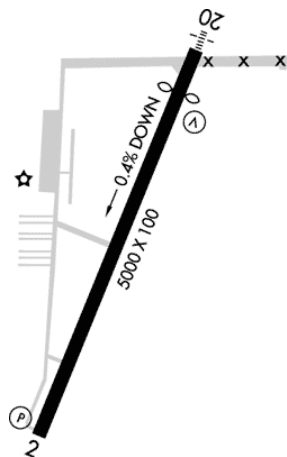

## Dayton-Wright Brothers Dayton, OH

10.00 mi S of city N39 35.3383' W84 13.4917' Mag Var: 04W

### Runways:

**02/20:** 5000X100; asphalt, grooved, in good condition; Trees, 350 ft Left of center, 86 ft high, 2,900 ft from end, 31:1 clearance slope; Road, 288 ft Right of center, 21 ft high, 490 ft from end, 13:1 clearance slope;

**Elevation: 956 ft (291.4 m)**