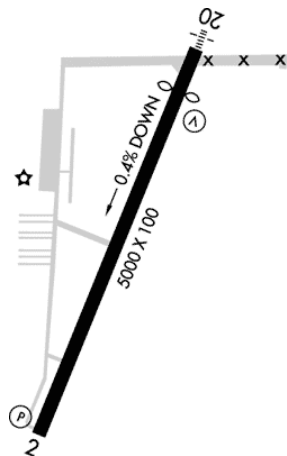

KMGY

Dayton-Wright Brothers Dayton, OH

10.00 mi S of city N39 35.3383' W84 13.4917' Mag Var: 04W

Nav aids:

Type:	ID:	Freq:	Radial:	Dist:
VOT	DAY	111.0	000	19 nm
VOR/DME	MXQ	112.90	300	22 nm
VOR/DME	SGH	113.20	234	23 nm

Runways:

02/20: 5000X100; asphalt, grooved, in good condition; Trees, 350 ft Left of center, 86 ft high, 2,900 ft from end, 31:1 clearance slope; Road, 288 ft Right of center, 21 ft high, 490 ft from end, 13:1 clearance slope;

Elevation: 956 ft (291.4 m)

Communication Freqs:

App/Dep 118.85
WX 118.375T
Cinc-Del 119.4 (614) 338-8537
CTAF 122.8
UNICOM 122.8

Lights: Actvt MALS Ry 20; MIRL Ry
02/20 - CTAF

Phone: 937-454-8230

Weather: 937-885-2171 (ASOS)

Fees: Tiedown, Hangar

Charts: NACO: Cincinnati Sectional

Fuel: 100LL Low-Lead, Jet A

Notes/Remarks:

Full Power Maintenance Runups Prohibited in the Holding Apron at the Northwest Corner of Twy A Between the Hours of 0800I to 1700I Monday Thru Friday

Surface Conditions Unmnt 2030-1200z++ Wkdays/ All Day Wkends/Hol
Birds & Deer on & Invol Arpt

Twy Lights on Ss-Sr

Rwys Gross Weight Per Arpt Mgr

Business Summary

Aviation Sales

Fuel: Unknown-100LL; Unknown-Jet-A

Location: W; Hours: Mon - Fri, 6:00 AM - 9:00 PM; Sat - Sun, 8:00 AM - 9:00 PM

Frequencies: Unicom: 122.8

Phone Number: 937-885-3662

Commander-Aero, Inc.

Fuel: Unknown-100LL; Unknown-Jet-A

Location: N; Hours: Mon - Sun, 7:00 AM - 8:00 PM

Frequencies: Unicom: 122.8

Phone Number: 937-885-5580

Dayton Pilots Club

Location: CTR

Phone Number: 937-438-0608

Higher Ground Helicopters

Location: NW; Hours: Mon - Fri, 8:00 AM - 5:00 PM

Phone Number: 513-217-6700

Sinclair Community College

Hours: Irregular

Phone Number: 937-512-4134