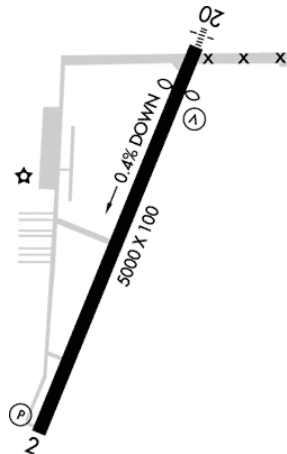

## Dayton-Wright Brothers Dayton, OH

10.00 mi S of city N39 35.3383' W84 13.4917' Mag Var: 04W

### Runways:

**02/20:** 5000X100; asphalt, grooved, in good condition; Trees, 350 ft Left of center, 86 ft high, 2,900 ft from end, 31:1 clearance slope; Road, 288 ft Right of center, 21 ft high, 490 ft from end, 13:1 clearance slope;

**Elevation: 956 ft (291.4 m)**