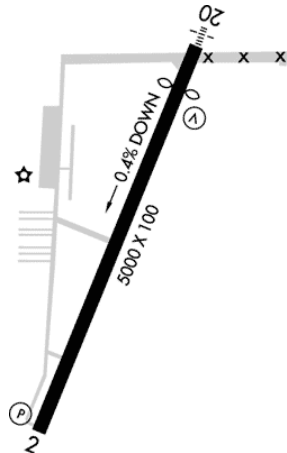

KMGY

Dayton-Wright Brothers Dayton, OH

10.00 mi S of city N39 35.3383' W84 13.4917' Mag Var: 04W

Nav aids:

Type:	ID:		Freq:	Radial:	Dist:
VOT	DAY	... - - - -	111.0	000	19 nm
VOR/DME	MXQ	- - - - -	112.90	300	22 nm
VOR/DME	SGH	... - - - -	113.20	234	23 nm

Runways:

02/20: 5000X100; asphalt, grooved, in good condition; Trees, 350 ft Left of center, 86 ft high, 2,900 ft from end, 31:1 clearance slope; Road, 288 ft Right of center, 21 ft high, 490 ft from end, 13:1 clearance slope;

Elevation: 956 ft (291.4 m)

Communication Freqs:

App/Dep 118.85
WX 118.375T
Cinc-Del 119.4 (614) 338-8537
CTAF 122.8
UNICOM 122.8

Lights: Actvt MALS Ry 20; MIRL Ry
02/20 - CTAF

Phone: 937-454-8230

Weather: 937-885-2171 (ASOS)

Fees: Tiedown, Hangar

Charts: NACO: Cincinnati Sectional

Fuel: 100LL Low-Lead, Jet A

Notes/Remarks:

Full Power Maintenance Runups Prohibited in the Holding Apron at the Northwest Corner of Twy A Between the Hours of 0800I to 1700I Monday Thru Friday

Surface Conditions Unmnt 2030-1200z++ Wkdays/ All Day Wkends/Hol Birds & Deer on & Invol Arpt

Twy Lights on Ss-Sr

Rwys Gross Weight Per Arpt Mgr

Business Summary

Aviation Sales

Fuel: Unknown-100LL; Unknown-Jet-A

Location: W; Hours: 8:00 AM - 9:00 PM

Frequencies: Unicom: 122.8

Phone Number: 937-885-3662

Commander-Aero, Inc.

Fuel: Unknown-100LL; Unknown-Jet-A

Location: N; Hours: 7:00 AM - 8:00 PM

Frequencies: Unicom: 122.8

Phone Number: 937-885-5580

Dayton Pilots Club

Location: CTR

Phone Number: 937-438-0608

Higher Ground Helicopters

Location: NW; Hours: Mon - Fri, 8:00 AM - 5:00 PM

Phone Number: 513-217-6700

Sinclair Community College

Hours: Irregular

Phone Number: 937-512-4134