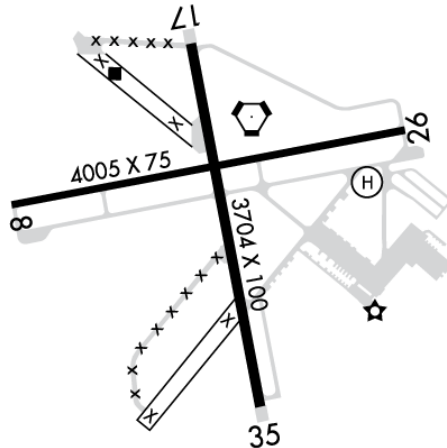

KOMN

Ormond Beach Muni Ormond Beach, FL

3.00 mi NW of city N29 18.0683' W81 6.8283' Mag Var: 06W

Nav aids:

Type:	ID:		Freq:	Radial:	Dist:
VORTAC	OMN	--- -- -.	112.60	205	0 nm
VOT	DAB	-.. - - -..	111.0	000	8 nm
VOR/DME	SGJ	... -.. -..	109.40	170	41 nm

Runways:

08/26: 4005X75; asphalt, no surface treatment, in good condition; Trees, 125 ft Right of center, 45 ft high, 1,220 ft from end, 23:1 clearance slope; Trees, Both-Sides, 65 ft high, 850 ft from end, 10:1 clearance slope;

17/35: 3704X100; asphalt, no surface treatment, in good condition; Trees, Right, 27 ft high, 725 ft from end, 20:1 clearance slope; Tree, 25 ft Right of center, 35 ft high, 688 ft from end, 14:1 clearance slope;

H1: 86X86; concrete, no surface treatment, condition not reported;
Right Traffic: 26, 17

Communication Freqs:

App/Dep 125.8
ATIS 118.475
WX 118.475T
Cinc-Del 121.625
CTAF 119.075
Gnd 121.625
Tower 119.075
UNICOM 123.05

Tower: Tower Hrs: 0700-1900

Lights: Actvt MIRL Rys 08/26 & 17/35,
PAPI Rys 08, 26, 17 & 35, REIL Ry 08,
17, 26, 35 - CTAF

Elevation: 27 ft (8.2 m)

Phone: 386-615-7019

Weather: 386-615-7084 (AWOS-3)

Fees: Tiedown, Hangar

Charts: NACO: Jacksonville Sectional

Fuel: 100LL Low-Lead, Jet A

Notes/Remarks:

for Cd or to Cnl lfr When ATCT is Clsd CTC Dab Apch at 386-226-3939
Deer on and Invof Arpt
Twy C Lgt Out of Service
Line of Sight Obstd Btn Ry 08/26 and Ry 17/35
Trees in All Transition Sfcs at the Apch Ends; the Primary Sfcs are 500 Ft
Wide with 7:1 Transition Sfc on the Sides
Noise Abatement Procedures in Effect CTC Amgr 386-615-7019
Portions of Twys Cracking with Grass Growing Through

Business Summary

Endeavor Air, Inc.

Location: SE; Hours: Irregular, By Appointment
Phone Number: 386-756-6755

MAC Charter Hangars

Location: NE; Hours: 24/7
Phone Number: 386-852-1038

Ormond Aircraft

Location: SE; Hours: Mon - Fri, 7:30 AM - 5:00 PM; Sat - Sun, 8:00 AM - 12:00 AM
Phone Number: 386-295-6570

Rams Aviation of Ormond Beach, Inc.

Location: SE; Hours: Mon - Fri, 8:00 AM - 5:00 PM
Phone Number: 386-295-7280

Sunrise Aviation - Ormond Beach

Fuel: Unknown-100LL; Unknown-100LL; Unknown-Jet-A
Location: SE; Hours: Mon - Sun, 7:00 AM - 7:00 PM
Frequencies: Unicom: 123.05
Phone Number: 386-677-5724

Sunrise Flight Academy

Location: S; Hours: Mon - Sun, 7:00 AM - 7:00 PM
Phone Number: 386-677-5724

Tomlinson Aviation, Inc.

Location: E; Hours: Mon - Sat, 8:00 AM - 5:00 PM
Phone Number: 386-676-0312