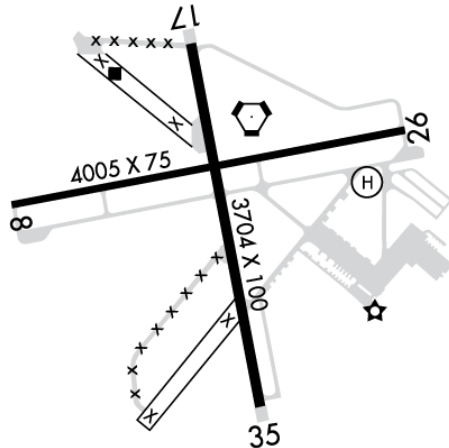

KOMN

Ormond Beach Muni Ormond Beach, FL

3.00 mi NW of city N29 18.0683' W81 6.8283' Mag Var: 06W

Nav aids:

Type:	ID:		Freq:	Radial:	Dist:
VORTAC	OMN	---- -- ..	112.60	205	0 nm
VOT	DAB	-.. - - -..	111.0	000	8 nm
VOR/DME	SGJ	... -.. - - -	109.40	170	41 nm

Runways:

08/26: 4005X75; asphalt, no surface treatment, in good condition; Trees, 40 ft Left of center, 52 ft high, 1,225 ft from end, 20:1 clearance slope; Trees, Both-Sides, 65 ft high, 850 ft from end, 10:1 clearance slope;

17/35: 3704X100; asphalt, no surface treatment, in good condition; Trees, 30 ft Right of center, 31 ft high, 725 ft from end, 17:1 clearance slope; Tree, 35 ft Right of center, 33 ft high, 688 ft from end, 15:1 clearance slope;

H1: 86X86; concrete, no surface treatment, condition not reported;
Right Traffic: 26, 17

Communication Freqs:

App/Dep 125.8
ATIS 118.475
WX 118.475T
Clnc-Del 121.625
CTAF 119.075
Gnd 121.625
Tower 119.075
UNICOM 123.05

Tower: Tower Hrs: 0700-1900

Lights: Actvt MIRL Rys 08/26 & 17/35,
PAPI Rys 08, 26, 17 & 35, REIL Ry 08,
17, 26, 35 - CTAF

Elevation: 27 ft (8.2 m)

Phone: 386-615-7019

Weather: 386-615-7084 (AWOS-3)

Fees: Tiedown, Hangar

Charts: NACO: Jacksonville Sectional

Fuel: 100LL Low-Lead, Jet A

Notes/Remarks:

for Cd or to Cnl lfr When ATCT is Clsd CTC Dab Apch at 386-226-3939
Deer on and Invof Arpt
Twy C Lgt Out of Service
Line of Sight Obstd Btn Ry 08/26 and Ry 17/35
Trees in All Transition Sfcs at the Apch Ends; the Primary Sfcs are 500 Ft
Wide with 7:1 Transition Sfc on the Sides
Noise Abatement Procedures in Effect CTC Amgr 386-615-7019
Portions of Twys Cracking with Grass Growing Through

Business Summary

Endeavor Air, Inc.

Location: SE; Hours: Irregular, By Appointment
Phone Number: 386-756-6755

MAC Charter Hangars

Location: NE; Hours: 24/7
Phone Number: 386-852-1038

Ormond Aircraft

Location: SE; Hours: Mon - Fri, 7:30 AM - 5:00 PM; Sat - Sat, 8:00 AM -
12:00 AM
Phone Number: 386-295-6570

Rams Aviation of Ormond Beach, Inc.

Location: SE; Hours: Mon - Fri, 8:00 AM - 5:00 PM
Phone Number: 386-295-7280

Sunrise Aviation - Ormond Beach

Fuel: Unknown-100LL; Unknown-100LL; Unknown-Jet-A
Location: SE; Hours: 7:00 AM - 7:00 PM
Frequencies: Unicom: 123.05
Phone Number: 386-677-5724

Sunrise Flight Academy

Location: S; Hours: Mon - Sun, 7:00 AM - 7:00 PM
Phone Number: 386-677-5724

Tomlinson Aviation, Inc.

Location: E; Hours: Mon - Sat, 8:00 AM - 5:00 PM
Phone Number: 386-676-0312