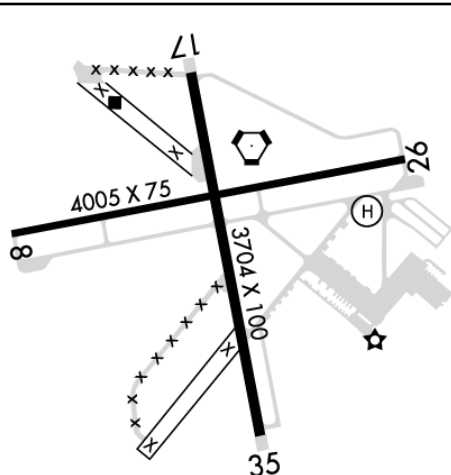

KOMN

Ormond Beach Muni Ormond Beach, FL

3.00 mi NW of city N29 18.0683' W81 6.8283' Mag Var: 06W

Nav aids:

Type:	ID:		Freq:	Radial:	Dist:
VORTAC	OMN	--- -- -.	112.60	205	0 nm
VOT	DAB	-.. - - -..	111.0	000	8 nm
VOR/DME	SGJ	... -.. -..	109.40	170	41 nm

Runways:

08/26: 4005X75; asphalt, no surface treatment, in good condition; Trees, 125 ft Right of center, 45 ft high, 1,220 ft from end, 23:1 clearance slope; Trees, Both-Sides, 65 ft high, 850 ft from end, 10:1 clearance slope;

17/35: 3704X100; asphalt, no surface treatment, in good condition; Trees, Right, 27 ft high, 725 ft from end, 20:1 clearance slope; Tree, 25 ft Right of center, 35 ft high, 688 ft from end, 14:1 clearance slope;

H1: 86X86; concrete, no surface treatment, condition not reported;
Right Traffic: 26, 17

Communication Freqs:

App/Dep 125.8
ATIS 118.475
WX 118.475T
Cinc-Del 121.625
CTAF 119.075
Gnd 121.625
Tower 119.075
UNICOM 123.05

Tower: Tower Hrs: 0700-1900

Lights: Actvt MIRL Rys 08/26 & 17/35,
PAPI Rys 08, 26, 17 & 35, REIL Ry 08,
17, 26, 35 - CTAF

Elevation: 27 ft (8.2 m)

Phone: 386-615-7019

Weather: 386-615-7084 (AWOS-3)

Fees: Tiedown, Hangar

Charts: NACO: Jacksonville Sectional

Fuel: 100LL Low-Lead, Jet A

Notes/Remarks:

for Cd or to Cnl lfr When ATCT is Clsd CTC Dab Apch at 386-226-3939

Deer on and Invof Arpt

Twy C Lgt Out of Service

Line of Sight Obstd Btn Ry 08/26 and Ry 17/35

Trees in All Transition Sfcs at the Apch Ends; the Primary Sfcs are 500 Ft Wide with 7:1 Transition Sfc on the Sides

Noise Abatement Procedures in Effect CTC Amgr 386-615-7019

Portions of Twys Cracking with Grass Growing Through

Business Summary

Endeavor Air, Inc.

Location: SE; Hours: Irregular, By Appointment

Phone Number: 386-756-6755

MAC Charter Hangars

Location: NE; Hours: 24/7

Phone Number: 386-852-1038

Ormond Aircraft

Location: SE; Hours: Mon - Fri, 7:30 AM - 5:00 PM; Sat - Sun, 8:00 AM - 12:00 AM

Phone Number: 386-295-6570

Rams Aviation of Ormond Beach, Inc.

Location: SE; Hours: Mon - Fri, 8:00 AM - 5:00 PM

Phone Number: 386-295-7280

Sunrise Aviation - Ormond Beach

Fuel: Unknown-100LL; Unknown-100LL; Unknown-Jet-A

Location: SE; Hours: Mon - Sun, 7:00 AM - 7:00 PM

Frequencies: Unicom: 123.05

Phone Number: 386-677-5724

Sunrise Flight Academy

Location: S; Hours: Mon - Sun, 7:00 AM - 7:00 PM

Phone Number: 386-677-5724

Tomlinson Aviation, Inc.

Location: E; Hours: Mon - Sat, 8:00 AM - 5:00 PM

Phone Number: 386-676-0312