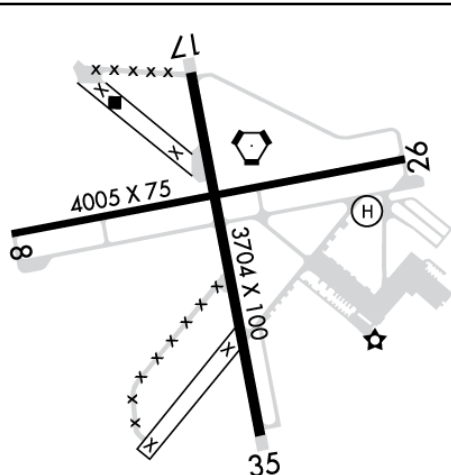

Runways:

08/26: 4005X75; asphalt, no surface treatment, in good condition; Trees, 125 ft Right of center, 45 ft high, 1,220 ft from end, 23:1 clearance slope; Trees, Both-Sides, 65 ft high, 850 ft from end, 10:1 clearance slope;

17/35: 3704X100; asphalt, no surface treatment, in good condition; Trees, Right, 27 ft high, 725 ft from end, 20:1 clearance slope; Tree, 25 ft Right of center, 35 ft high, 688 ft from end, 14:1 clearance slope;

H1: 86X86; concrete, no surface treatment, condition not reported;
Right Traffic: 26, 17

Communication Freqs:

App/Dep 125.8
ATIS 118.475
WX 118.475T
Cinc-Del 121.625
CTAF 119.075
Gnd 121.625
Tower 119.075
UNICOM 123.05

Tower: Tower Hrs: 0700-1900

Lights: Actvt MIRL Rys 08/26 & 17/35,
PAPI Rys 08, 26, 17 & 35, REIL Ry 08,
17, 26, 35 - CTAF

Elevation: 27 ft (8.2 m)

Phone: 386-615-7019

Weather: 386-615-7084 (AWOS-3)

Fees: Tiedown, Hangar