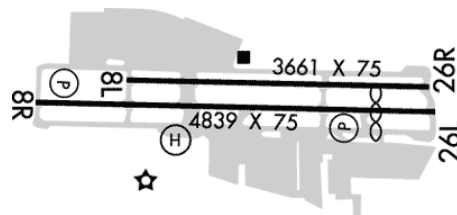

Runways:

08L/26R: 3661X75; asphalt, no surface treatment, in good condition; Hill, 500 ft Left of center, 240 ft high, 4,750 ft from end, 18:1 clearance slope; Road, 159 ft Left of center, 15 ft high, 540 ft from end, 22:1 clearance slope;

08R/26L: 4840X75; asphalt, no surface treatment, in good condition; Hill, 800 ft Left of center, 254 ft high, 3,651 ft from end, 13:1 clearance slope; Road, 290 ft Left of center, 15 ft high, 200 ft from end;

Lights: When ATCT Clsd, Arpt Lgt
Oprs Consly Fm 2100-0700 Lcl

Elevation: 1,013 ft (308.8 m)

Phone: 909-593-1395

Weather: 909-596-1523 (AWOS-3PT)

Fees: Parking, Tiedown, Hangar

Charts: NACO: Los Angeles Sectional