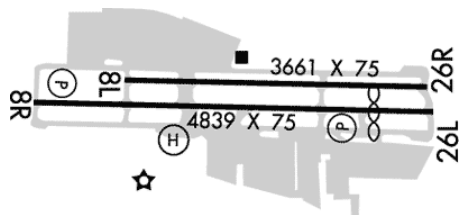

Runways:

08L/26R: 3661X75; asphalt, no surface treatment, in good condition; Hill, 500 ft Left of center, 240 ft high, 4,750 ft from end, 18:1 clearance slope; Road, 159 ft Left of center, 15 ft high, 540 ft from end, 22:1 clearance slope;

08R/26L: 4840X75; asphalt, no surface treatment, in good condition; Hill, 800 ft Left of center, 254 ft high, 3,651 ft from end, 13:1 clearance slope; Road, 290 ft Left of center, 15 ft high, 200 ft from end;

Elevation: 1,013 ft (308.8 m)

Phone: 909-593-1395

Fees: Parking, Tiedown, Hangar

Charts: NACO: Los Angeles Sectional

Fuel: 100LL Low-Lead, Jet A

Notes/Remarks:

When Poc ATCT Clsd, CTC Socal Apch at 800-448-3724 Ext 3, Cinc Del Svc
Rapidly Rising Terrain 1 Mile W-Nw of Arpt
Birds and Wildlife in Vicinity of Airport
Ry 08L/26r Unlgt
Noise Abatement Procedures in Effect CTC Amgr (909) 593-1395