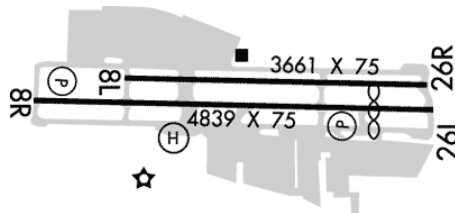

Runways:

08L/26R: 3661X75; asphalt, no surface treatment, in good condition; Hill, 500 ft Left of center, 240 ft high, 4,750 ft from end, 18:1 clearance slope; Road, 159 ft Left of center, 15 ft high, 540 ft from end, 22:1 clearance slope;

08R/26L: 4840X75; asphalt, no surface treatment, in good condition; Hill, 800 ft Left of center, 254 ft high, 3,651 ft from end, 13:1 clearance slope; Road, 290 ft Left of center, 15 ft high, 200 ft from end;

Lights: When ATCT Clsd, Arpt Lgt
Oprs Consly Fm 2100-0700 Lcl

Elevation: 1,013 ft (308.8 m)

Phone: 909-593-1395

Weather: 909-596-1523 (AWOS-3PT)

Fees: Parking, Tiedown, Hangar

Charts: NACO: Los Angeles Sectional