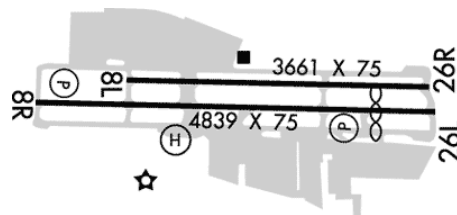

KPOC

**Brackett Field
La Verne, CA**

1.00 mi SW of city N34 5.5000' W117 46.9067' Mag Var: 14E

Nav aids:

Type:	ID:	Freq:	Radial:	Dist:
VORTAC	POM	110.40	003	1 nm
VORTAC	PDZ	112.20	295	16 nm
VOR	RAL	112.40	282	18 nm

Runways:

08L/26R: 3661X75; asphalt, no surface treatment, in good condition; Hill, 500 ft Left of center, 240 ft high, 4,750 ft from end, 18:1 clearance slope; Road, 159 ft Left of center, 15 ft high, 540 ft from end, 22:1 clearance slope;

08R/26L: 4840X75; asphalt, no surface treatment, in good condition; Hill, 800 ft Left of center, 254 ft high, 3,651 ft from end, 13:1 clearance slope; Road, 290 ft Left of center, 15 ft high, 200 ft from end;

Right Traffic: 26R, 08R

Communication Freqs:

App/Dep 125.5
ATIS 124.4
WX 124.4T
Cinc-Del 121.875
CTAF 118.2
Gnd 125.0
Tower 118.2 (RY 08R/26L)
Tower 133.3 (RY 08L/26R)
UNICOM 122.95

Tower: Tower Hrs: 0700-2100

Lights: When ATCT Clsd, Arpt Lgt
Oprs Consly Fm 2100-0700 Lcl

Elevation: 1,013 ft (308.8 m)

Phone: 909-593-1395

Weather: 909-596-1523 (AWOS-3PT)

Fees: Parking, Tiedown, Hangar

Charts: NACO: Los Angeles Sectional

Fuel: 100LL Low-Lead, Jet A

Notes/Remarks:

When Poc ATCT Clsd, CTC Socal Apch at 800-448-3724 Ext 3, Cinc Del Svc

Rapidly Rising Terrain 1 Mile W-Nw of Arpt

Birds and Wildlife in Vicinity of Airport

Ry 08L/26r Unlgt

Noise Abatement Procedures in Effect CTC Amgr (909) 593-1395

Business Summary

Alliance International Aviation Pilot Supplies

Location: S; Hours: Tue - Tue, 9:00 AM - 5:00 PM; Wed - Sun, 9:00 AM - 3:00 PM

Phone Number: 909-596-2333

American Airports Corporation

Fuel: Unknown-100LL; Unknown-100LL; Unknown-Jet-A

Location: S; Hours: 24/7

Frequencies: Unicom: 122.95

Phone Number: 909-593-1395

Club in Formation (The Jimmie Allen Flying Club)

Phone Number: 213-545-1938

Howard Aviation, Inc.

Location: SE; Hours: Mon - Fri, 8:00 AM - 4:30 PM

Phone Number: 909-593-2596

Mt Baldy P.R.O.P.S.

Location: S; Hours: 24/7

Phone Number: 909-908-3004

Mt. San Antonio College

Location: NW; Hours: 24/7

Phone Number: 909-274-5006

Performance Engines, Inc.

Location: SE; Hours: Mon - Fri, 8:00 AM - 5:00 PM

Phone Number: 909-593-5008

SoCal Flying Club

Hours: 24/7

Phone Number: 626-869-7099