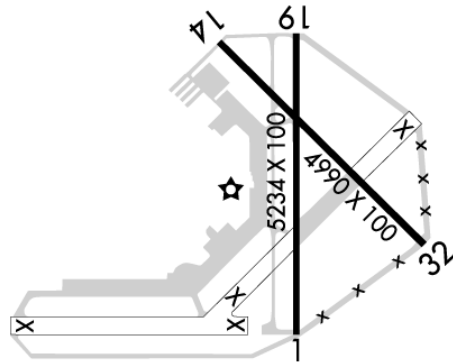

KSEF

Sebring Rgnl Sebring, FL

6.00 mi SE of city N27 27.3833' W81 20.5433' Mag Var: 05W

Nav aids:

Type:	ID:		Freq:	Radial:	Dist:
VORTAC	LBV	•••• -••• •••-	110.40	003	38 nm
VORTAC	TRV	- ••• •••-	117.30	261	47 nm
VORTAC	LAL	•••• -• -•••	116.0	130	48 nm

Traffic Patterns:

No TPA reported. Assume 1,000 AGL.

Runways:

01/19: 5234X100; asphalt, no surface treatment, in good condition; Tree, Both-Sides, 50 ft high, 2,585 ft from end, 48:1 clearance slope; Tree, 45 ft Right of center, 20 ft high, 1,000 ft from end, 41:1 clearance slope;
14/32: 4990X100; asphalt, no surface treatment, in good condition; Railroad, Both-Sides, 23 ft high, 486 ft from end, 12:1 clearance slope; Fence, Both-Sides, 6 ft high, 408 ft from end, 34:1 clearance slope;

Communication Freqs:

WX 119.475T
CTAF 122.7
UNICOM 122.7

Lights: Actvt REILs Rwy 1/19; PAPI
Rwy 1/19; MIRLS Rwy 1/19 - CTAF

Elevation: 61 ft (18.6 m)

Phone: 863-655-6444

Weather: 863-655-6424 (AWOS-3)

Fees: Tiedown, Hangar, Parking

Charts: NACO: Miami Sectional

Fuel: 100LL Low-Lead, Jet A

Business Summary

Carter Aircraft, Inc.

Location: S; Hours: Mon - Fri, 8:00 AM - 5:00 PM

Phone Number: 863-655-1423

Lockwood Aviation, Inc

Location: CTR; Hours: Mon - Fri, 9:00 AM - 5:00 PM; Sat - Sat, 8:00 AM - 12:00 AM

Phone Number: 863-655-4242

Lowe's Aircraft, Inc.

Location: S; Hours: By Appointment

Phone Number: 863-273-6856

Volo Aviation

Fuel: Unknown-100LL; Unknown-100LL; Unknown-Jet-A; Unknown-Jet-A

Location: W; Hours: Mon - Fri, 7:30 AM - 6:00 PM; Sat - Sun, 7:30 AM - 5:00 PM

Frequencies: Unicom: 122.7

Phone Number: 863-655-6455