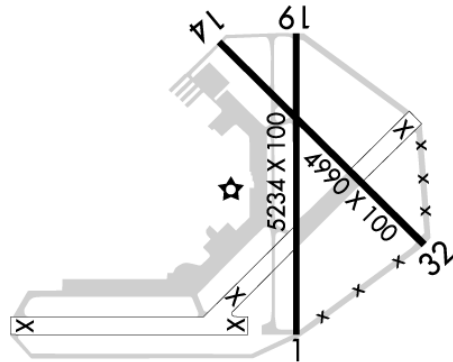

KSEF

Sebring Rgnl Sebring, FL

6.00 mi SE of city N27 27.3833' W81 20.5433' Mag Var: 05W

Nav aids:

Type:	ID:		Freq:	Radial:	Dist:
VORTAC	LBV	•••• -••• •••-	110.40	003	38 nm
VORTAC	TRV	- ••• •••-	117.30	261	47 nm
VORTAC	LAL	•••• -• •••	116.0	130	48 nm

Runways:

01/19: 5234X100; asphalt, no surface treatment, in good condition; Tree, Both-Sides, 48 ft high, 2,585 ft from end, 50:1 clearance slope; Tree, 15 ft Right of center, 18 ft high, 1,000 ft from end, 44:1 clearance slope;

14/32: 4990X100; asphalt, no surface treatment, in good condition; Railroad, Both-Sides, 23 ft high, 486 ft from end, 12:1 clearance slope; Fence, Both-Sides, 6 ft high, 408 ft from end, 34:1 clearance slope;

Communication Freqs:

WX 119.475T
CTAF 122.7
UNICOM 122.7

Lights: Actvt REILs Rwy 1/19; PAPI Rwy 1/19; MIRLs Rwy 1/19 - CTAF

Elevation: 61 ft (18.6 m)

Phone: 863-655-6444

Weather: 863-655-6424 (AWOS-3)

Fees: Tiedown, Hangar, Parking

Charts: NACO: Miami Sectional

Fuel: 100LL Low-Lead, Jet A

Business Summary

Carter Aircraft, Inc.

Location: S; Hours: Mon - Fri, 8:00 AM - 5:00 PM

Phone Number: 863-655-1423

Lockwood Aviation, Inc

Location: CTR; Hours: Mon - Fri, 9:00 AM - 5:00 PM; Sat - Sat, 8:00 AM - 12:00 AM

Phone Number: 863-655-4242

Lowe's Aircraft, Inc.

Location: S; Hours: By Appointment

Phone Number: 863-273-6856

Volo Aviation

Fuel: Unknown-100LL; Unknown-100LL; Unknown-Jet-A; Unknown-Jet-A

Location: W; Hours: Mon - Fri, 7:30 AM - 6:00 PM; Sat - Sun, 7:30 AM - 5:00 PM

Frequencies: Unicom: 122.7

Phone Number: 863-655-6455