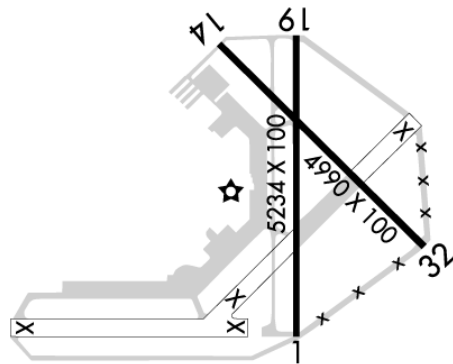

KSEF

Sebring Rgnl Sebring, FL

6.00 mi SE of city N27 27.3833' W81 20.5433' Mag Var: 05W

Nav aids:

Type:	ID:		Freq:	Radial:	Dist:
VORTAC	LBV	•••• -••• •••-	110.40	003	38 nm
VORTAC	TRV	- ••• •••-	117.30	261	47 nm
VORTAC	LAL	•••• -• •••	116.0	130	48 nm

Runways:

01/19: 5234X100; asphalt, no surface treatment, in good condition; Tree, Both-Sides, 48 ft high, 2,585 ft from end, 50:1 clearance slope; Tree, 15 ft Right of center, 18 ft high, 1,000 ft from end, 44:1 clearance slope;

14/32: 4990X100; asphalt, no surface treatment, in good condition; Railroad, Both-Sides, 23 ft high, 486 ft from end, 12:1 clearance slope; Fence, Both-Sides, 6 ft high, 408 ft from end, 34:1 clearance slope;

Communication Freqs:

WX 119.475T
CTAF 122.7
UNICOM 122.7

Lights: Actvt REILs Rwy 1/19; PAPI
Rwy 1/19; MIRLS Rwy 1/19 - CTAF

Elevation: 61 ft (18.6 m)

Phone: 863-655-6444

Weather: 863-655-6424 (AWOS-3)

Fees: Tiedown, Hangar, Parking

Charts: NACO: Miami Sectional

Fuel: 100LL Low-Lead, Jet A

Business Summary

Carter Aircraft, Inc.

Location: S; Hours: Mon - Fri, 8:00 AM - 5:00 PM

Phone Number: 863-655-1423

Lockwood Aviation, Inc

Location: CTR; Hours: Mon - Fri, 9:00 AM - 5:00 PM; Sat - Sat, 8:00 AM - 12:00 AM

Phone Number: 863-655-4242

Lowe's Aircraft, Inc.

Location: S; Hours: By Appointment

Phone Number: 863-273-6856

Volo Aviation

Fuel: Unknown-100LL; Unknown-100LL; Unknown-Jet-A; Unknown-Jet-A

Location: W; Hours: Mon - Fri, 7:30 AM - 6:00 PM; Sat - Sun, 7:30 AM - 5:00 PM

Frequencies: Unicom: 122.7

Phone Number: 863-655-6455