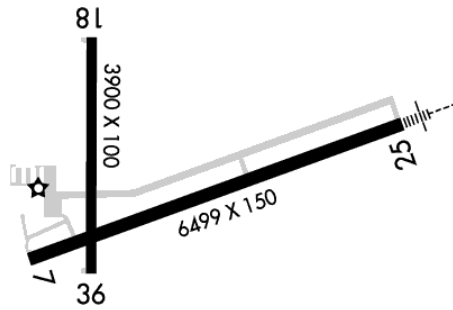

KSQI

**Whiteside Co Arprt-Jos H Bittorf Fld
Sterling/Rockfalls, IL**

2.00 mi S of city N41 44.5700' W89 40.5767' Mag Var: 01E

Nav aids:

Type:	ID:	Freq:	Radial:	Dist:
VOR/DME PLL	•••• •••• ••••	111.20	204	15 nm
VORTAC BDF	•••• •••• ••••	114.70	354	35 nm
VOR/DME RFD	••• •••• •••	110.80	216	36 nm

Traffic Patterns:

FAA: 800 Ft for Piston Acft, 1500 Ft for Jet Acft

Runways:

07/25: 6499X150; asphalt, porous friction course, in good condition; Tree, Both-Sides, 35 ft high, 1,573 ft from end, 39:1 clearance slope; Tree, 410 ft Right of center, 47 ft high, 1,062 ft from end, 18:1 clearance slope;

18/36: 3900X100; asphalt, grooved, in good condition; Brush, Both-Sides, 12 ft high, 640 ft from end, 36:1 clearance slope; Road, Both-Sides, 15 ft high, 800 ft from end, 40:1 clearance slope;

Communication Freqs:

App/Dep 126.0
WX 119.175T
Cinc-Del 128.0
CTAF 123.0
UNICOM 123.0

Lights: MIRL Ry 18/36 Preset on Low Intst; to Incr Intst & Actvt HIRL Ry 07/25; MALSR Ry 25 & REIL Rys 07, 18 & 36 - CTAF

Elevation: 647 ft (197.2 m)

Phone: 815-622-3591

Weather: 815-626-2704 (AWOS-3PT)

Fees: Tiedown, Hangar

Charts: NACO: Chicago Sectional

Fuel: 100LL Low-Lead, Jet A

Notes/Remarks:

Terminal Bldg Can be Accessed After Hours by Cipher Lock Which Has Applicable Instructions
Ry 07 Preferred Calm Wind Ry

Business Summary

M & M Aviation Services, Ltd.

Fuel: Unknown-100LL; Unknown-Jet-A
Location: W; Hours: Mon - Sun, 8:00 AM - 5:00 PM
Frequencies: Unicom: 123.0
Phone Number: 815-622-3591

Radio Ranch, Inc.

Location: W; Hours: Mon - Fri, 8:00 AM - 5:00 PM
Phone Number: 815-622-9000

Twin Cities Air Activities Club

Hours: 24/7
Phone Number: 815-631-5958