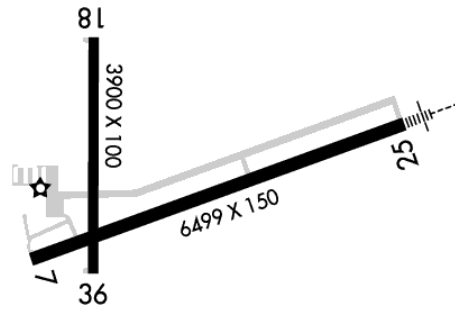

KSQI

**Whiteside Co Arprt-Jos H Bittorf Fld
Sterling/Rockfalls, IL**

2.00 mi S of city N41 44.5700' W89 40.5767' Mag Var: 01E

Nav aids:

Type:	ID:	Freq:	Radial:	Dist:
VOR/DME PLL	•••• •••• ••••	111.20	204	15 nm
VORTAC BDF	•••• •••• ••••	114.70	354	35 nm
VOR/DME RFD	••• •••• •••	110.80	216	36 nm

Traffic Patterns:

FAA: 800 Ft for Piston Acft, 1500 Ft for Jet Acft

Runways:

07/25: 6499X150; asphalt, porous friction course, in good condition; Tree, Both-Sides, 35 ft high, 1,573 ft from end, 39:1 clearance slope; Tree, 410 ft Right of center, 47 ft high, 1,062 ft from end, 18:1 clearance slope;

18/36: 3900X100; asphalt, grooved, in good condition; Brush, Both-Sides, 12 ft high, 640 ft from end, 36:1 clearance slope; Road, Both-Sides, 15 ft high, 800 ft from end, 40:1 clearance slope;

Communication Freqs:

App/Dep 126.0
WX 119.175T
Cinc-Del 128.0
CTAF 123.0
UNICOM 123.0

Lights: MIRL Ry 18/36 Preset on Low
Intst; to Incr Intst & Actvt HIRL Ry
07/25; MALSR Ry 25 & REIL Rys 07,
18 & 36 - CTAF

Elevation: 647 ft (197.2 m)

Phone: 815-622-3591

Weather: 815-626-2704 (AWOS-3PT)

Fees: Tiedown, Hangar

Charts: NACO: Chicago Sectional

Fuel: 100LL Low-Lead, Jet A

Notes/Remarks:

Terminal Bldg Can be Accessed After Hours by Cipher Lock Which Has
Applicable Instructions
Ry 07 Preferred Calm Wind Ry

Business Summary

M & M Aviation Services, Ltd.

Fuel: Unknown-100LL; Unknown-100LL; Unknown-Jet-A
Location: W; Hours: Mon - Sun, 8:00 AM - 5:00 PM
Frequencies: Unicom: 123.0
Phone Number: 815-622-3591

Radio Ranch, Inc.

Location: W; Hours: Mon - Fri, 8:00 AM - 5:00 PM
Phone Number: 815-622-9000

Twin Cities Air Activities Club

Hours: 24/7
Phone Number: 815-631-5958