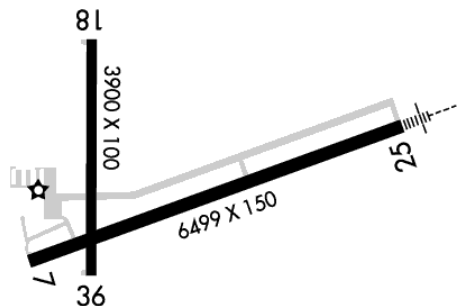

KSQI

Whiteside Co Arprt-Jos H Bittorf Fld Sterling/Rockfalls, IL

2.00 mi S of city N41 44.5700' W89 40.5767' Mag Var: 01E

Nav aids:

Type:	ID:	Freq:	Radial:	Dist:
VOR/DME PLL	•••• •••• ••••	111.20	204	15 nm
VORTAC BDF	•••• •••• ••••	114.70	354	35 nm
VOR/DME RFD	••• •••• •••	110.80	216	36 nm

Traffic Patterns:

FAA: Tpa: 800 Ft AGL Piston Acft

Runways:

07/25: 6499X150; asphalt, porous friction course, in good condition; Tree, Both-Sides, 35 ft high, 1,573 ft from end, 39:1 clearance slope; Tree, 410 ft Right of center, 47 ft high, 1,062 ft from end, 18:1 clearance slope;
18/36: 3900X100; asphalt, grooved, in good condition; Brush, Both-Sides, 12 ft high, 640 ft from end, 36:1 clearance slope; Road, Both-Sides, 15 ft high, 800 ft from end, 40:1 clearance slope;

Communication Freqs:

App/Dep 126.0
WX 119.175T
Clnc-Del 128.0
CTAF 123.0
UNICOM 123.0

Lights: MIRL Ry 18/36 Preset on Low Intst; to Incr Intst & Actvt HIRL Ry 07/25; MALSR Ry 25 & REIL Rys 07, 18 & 36 - CTAF

Elevation: 647 ft (197.2 m)

Phone: (815) 213-7939

Weather: 815-626-2704 (AWOS-3PT)

Fees: Tiedown, Hangar

Charts: NACO: Chicago Sectional

Fuel: 100LL Low-Lead, Jet A

Notes/Remarks:

Oxy Svc Unavbl

Terminal Bldg Can be Accessed After Hours by Cipher Lock Which Has Applicable Instructions

Ry 07 Preferred Calm Wind Ry

Business Summary

Radio Ranch, Inc.

Location: W; Hours: Mon - Fri, 8:00 AM - 5:00 PM

Phone Number: 815-622-9000

Sauk Valley Aviation

Fuel: Unknown-100LL; Unknown-Jet-A

Location: W; Hours: Mon - Sun, 8:00 AM - 5:00 PM

Frequencies: Unicom: 123.0

Phone Number: 815-213-7939

Twin Cities Air Activities Club

Hours: 24/7

Phone Number: 815-631-5958