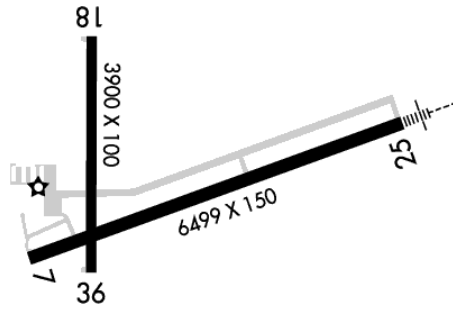

KSQI

Whiteside Co Arprt-Jos H Bittorf Fld Sterling/Rockfalls, IL

2.00 mi S of city N41 44.5700' W89 40.5767' Mag Var: 01E

Nav aids:

Type:	ID:	Freq:	Radial:	Dist:
VOR/DME PLL	•••• •••• ••••	111.20	204	15 nm
VORTAC BDF	•••• ••• ••••	114.70	354	35 nm
VOR/DME RFD	••• •••• •••	110.80	216	36 nm

Traffic Patterns:

FAA: 800 Ft for Piston Acft, 1500 Ft for Jet Acft

Runways:

07/25: 6499X150; asphalt, porous friction course, in good condition; Tree, Both-Sides, 35 ft high, 1,573 ft from end, 39:1 clearance slope; Tree, 410 ft Right of center, 47 ft high, 1,062 ft from end, 18:1 clearance slope;
18/36: 3900X100; asphalt, grooved, in good condition; Brush, Both-Sides, 12 ft high, 640 ft from end, 36:1 clearance slope; Road, Both-Sides, 15 ft high, 800 ft from end, 40:1 clearance slope;

Communication Freqs:

App/Dep 126.0
WX 119.175T
Cinc-Del 128.0
CTAF 123.0
UNICOM 123.0

Lights: MIRL Ry 18/36 Preset on Low Intst; to Incr Intst & Actvt HIRL Ry 07/25; MALSR Ry 25 & REIL Rys 07, 18 & 36 - CTAF

Elevation: 647 ft (197.2 m)

Phone: (815) 213-7939

Weather: 815-626-2704 (AWOS-3PT)

Fees: Tiedown, Hangar

Charts: NACO: Chicago Sectional

Fuel: 100LL Low-Lead, Jet A

Notes/Remarks:

Terminal Bldg Can be Accessed After Hours by Cipher Lock Which Has Applicable Instructions
Ry 07 Preferred Calm Wind Ry

Business Summary

Radio Ranch, Inc.

Location: W; Hours: Mon - Fri, 8:00 AM - 5:00 PM
Phone Number: 815-622-9000

Sauk Valley Aviation

Fuel: Unknown-100LL; Unknown-Jet-A
Location: W; Hours: Mon - Sun, 8:00 AM - 5:00 PM
Frequencies: Unicom: 123.0
Phone Number: 815-213-7939

Twin Cities Air Activities Club

Hours: 24/7
Phone Number: 815-631-5958