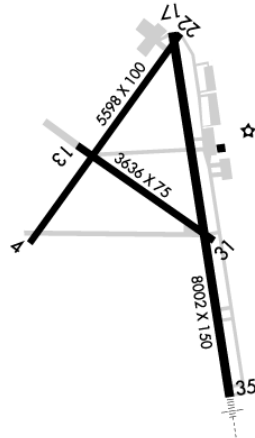

KVLD

Valdosta Rgnl Valdosta, GA

3.00 mi S of city N30 46.8823' W83 16.5732' Mag Var: 05W

Nav aids:

Type:	ID:	Freq:	Radial:	Dist:
VOR/DME	OTK --- -- ---	114.80	075	0 nm
VORTAC	GEF --- . . ---	109.0	061	30 nm
DME	MGR	108.80	123	33 nm

Traffic Patterns:

Airport Manager:	Aircraft	Altitude (MSL)
	Light Aircraft	1004

Runways:

- 04/22:** 5598X100; asphalt, grooved, in good condition; Trees, 70 ft Right of center, 7 ft high, 300 ft from end, 14:1 clearance slope; Trees, 320 ft Left of center, 48 ft high, 1,175 ft from end, 20:1 clearance slope;
- 13/31:** 3636X75; asphalt, no surface treatment, in fair condition; Trees, 175 ft Right of center, 56 ft high, 1,325 ft from end, 20:1 clearance slope; Trees, 175 ft Right of center, 40 ft high, 1,320 ft from end, 20:1 clearance slope;
- 17/35:** 8002X150; asphalt, grooved, in good condition; Trees, 60 ft Right of center, 55 ft high, 1,875 ft from end, 25:1 clearance slope; Trees, 875 ft Left of center, 56 ft high, 3,000 ft from end, 50:1 clearance slope;

Elevation: 203 ft (61.9 m)

Phone: 229-333-1833

Weather: 229-245-8746 (ASOS)

Charts: NACO: Jacksonville Sectional

Fuel: 100LL Low-Lead, Jet A1 +Icing Inhibitor

Notes/Remarks:

- Pilots Must Supply Own Tied Down Ropes
- Ry 13/31 Nw 860 Ft Not Visible From the Twr Due to Trees
- Ry 13/31 Clsd to Acr
- Ry 04/22 Has 10ft Paved Shoulders with Vegetation; Ry 13/31 Has 37.5 Ft Paved Shoulders
- Security Directive SD-8G
- Make intentions known on 120.9; ovrn 872' ry 13; clsd to unsked acr opns w/more than 30 psgr seats, excp 24 hrs PPR