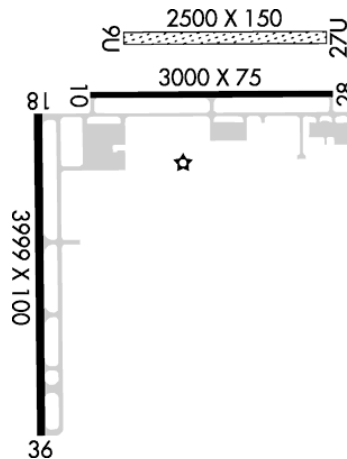

X51

Miami Homestead General Aviation Homestead, FL

4.00 mi NW of city N25 29.9538' W80 33.2547' Mag Var: 06W

Nav aids:

Type:	ID:		Freq:	Radial:	Dist:
VORTAC	DHP	--- ... -	113.90	216	21 nm
VOT	MIA	-- .. -	112.0	000	23 nm
VOR/DME	VKZ	...- - - -	117.10	239	26 nm

Runways:

09U/27U: 2500X150; turf, grass, sod, no surface treatment, in good condition;

10/28: 3000X75; asphalt, no surface treatment, in good condition; Tree, 47 ft Right of center, 29 ft high, 1,608 ft from end, 50:1 clearance slope;

18/36: 3999X100; asphalt, no surface treatment, in good condition; Right Traffic: 28, 18

Elevation: 7 ft (2.1 m)

Communication Freqs:

App/Dep 125.5
WX 118.375T
CTAF 122.8
UNICOM 122.8

Phone: 305-869-1700

Weather: (305) 247-2791 (AWOS-3)