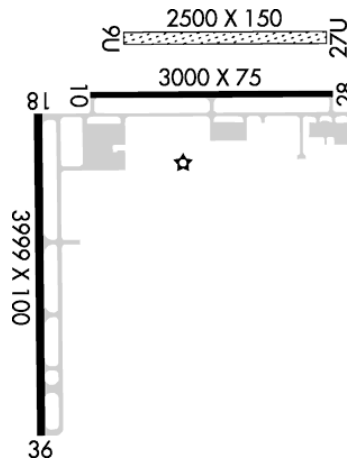

### Runways:

**09U/27U:** 2500X150; turf, grass, sod, no surface treatment, in good condition;

**10/28:** 3000X75; asphalt, no surface treatment, in good condition; Tree, 100 ft Right of center, 31 ft high, 1,748 ft from end, 50:1 clearance slope;

**18/36:** 3999X100; asphalt, no surface treatment, in good condition;

Right Traffic: 28, 18

**Elevation: 7 ft (2.1 m)**