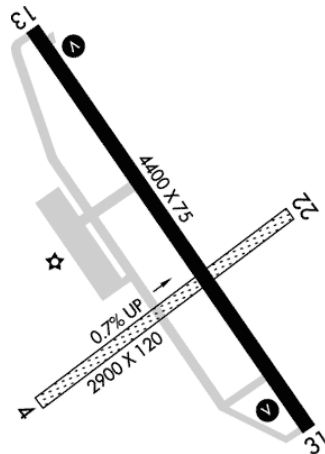

Y19

Mandan Muni Mandan, ND

4.00 mi S of city N46 46.0783' W100 53.6617' Mag Var: 06E

Nav aids:

Type:	ID:	Freq:	Radial:	Dist:
VOR/DME BIS	-... ..	116.50	260	10 nm

Runways:

04/22: 2921X140; turf, grass, sod, no surface treatment, in good condition; Road, 170 ft Left of center, 17 ft high, 480 ft from end, 28:1 clearance slope;
13/31: 4399X75; concrete, no surface treatment, in excellent condition; Trees, 10 ft Right of center, 44 ft high, 1,250 ft from end, 23:1 clearance slope; Power-Line, 450 ft Right of center, 44 ft high, 1,600 ft from end, 31:1 clearance slope;

Communication Freqs:

App/Dep 126.3
WX 118.225T
CTAF 122.8
UNICOM 122.8

Lights: MIRL Ry 13/31 & Ry 04/22
Preset on Med to Incr Intst & Actvt -
CTAF; Actvt REIL Ry 13/31; & PAPI Ry
13/31 - CTAF

Elevation: 1,944 ft (592.5 m)

Phone: 701-663-0669

Weather: 701-663-0271 (AWOS-3)

Fees: Hangar

Charts: NACO: Twin Cities Sectional

Fuel: 100LL Low-Lead, Jet A

Notes/Remarks:

120 Ft Tower Lctd 5000 Ft SW of Ry 04/22

+200' Twr Lctd 9500' Nw of Rwy 13/31

Confirm Snow Rmvl Aft Major Winter Storms with Amgr 701-663-0669/3690
or 701-391-1394

Business Summary

City of Mandan

Fuel: Unknown-100LL

Location: CTR; Hours: 24/7

Phone Number: 701-663-0669

Clear Skies Aviation

Fuel: Unknown-100LL; Unknown-Jet-A

Location: CTR; Hours: 24/7

Frequencies: Unicom: 122.8

Phone Number: 701-663-5386

Mandan Aero Center

Location: CTR; Hours: Mon - Fri, 9:00 AM - 6:00 PM

Phone Number: 701-663-9925