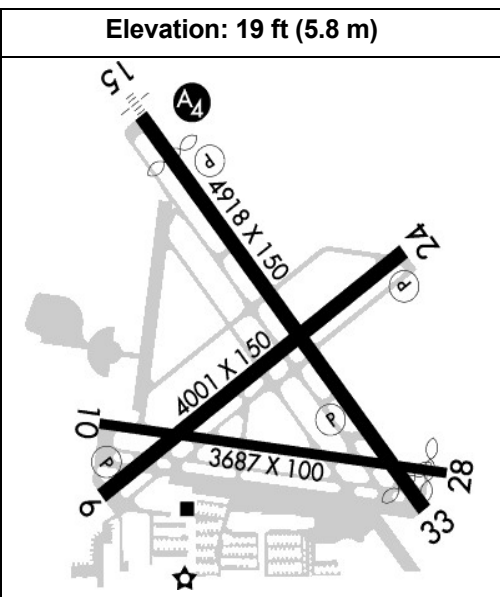

Traffic Patterns (FAA):

TPA: 800' AGL
Left: 06,24,10,28,15,33

Runways:

Name:	Dimensions:	Material:	Condition:	Treatment:
06/24	4001X150	asphalt	fair	no treatment
<i>Trees; 845' from end; 225' Left of center; 40' high; 16:1 clearance slope;</i>				
<i>Trees; 1395' from end; 150' Left of center; 59' high; 20:1 clearance slope;</i>				
10/28	3687X100	asphalt	fair	no treatment
<i>Tree; 925' from end; 90' Right of center; 37' high; 19:1 clearance slope;</i>				
<i>Trees; 725' from end; 30' Right of center; 31' high; 16:1 clearance slope;</i>				
15/33	4918X150	asphalt	good	no treatment
<i>Hill; 201' from end; 425' Right of center; 5' high; 0:1 clearance slope;</i>				
<i>Trees; 750' from end; 450' Left of center; 32' high; 17:1 clearance slope;</i>				

Tower:

Tower Hrs: 0700-2100
Miami Apch/Dep Freqs Usable 4000' And Below.

Lighting:

Reil Rwy 06 & 24, 33; PAPI Rwy 10 & 28 Opr Dusk to Dawn. When Air Traffic Control Tower Clsd Actvt Mals Rwy 15 - CTAF. MIRL Rwy 15/33 & Rwy Most Aligned to Wind Preset Med Intst Only.

Communication Freqs:

119.7 App/Dep
120.55 WX
120.55 ATIS
120.5 BHHIA STAR
126.05 BNICE DP
124.6 CPTAN STAR
125.4 CTAF
126.85 DEKAL STAR
126.05 DORRL DP
126.05 FEALX DP
133.775 FORTL STAR
126.05 FRSBE DP
126.05 GABOW DP
121.9 Ground Control
126.05 HROCK DP
124.6 JESTR STAR
128.6 KYAKS STAR
126.05 LIFRR DP
126.05 MAYNR DP
126.85 OLAHS STAR (6000 FT AND ABV)
128.6 OLAHS STAR (5000 FT & BLW)

Elevation: 19 ft (5.8 m)

Communication Freqs:

126.05 FORT LAUDERDALE DP(AARPS, BNICE, DORRL,FRSBE, HROCK, ZF)
126.05 FORT LAUDERDALE DP(BEECH-FLL DEPARTING WEST)
126.85 FORT LAUDERDALE DP(BEECH-FLL DEPARTING EAST)
126.85 FORT LAUDERDALE DP(MAYNR) 133.775 TEEKY STAR
126.85 TOREZ STAR 122.95 UNICOM
125.4 Tower

Charts: NACO: Miami Sectional

Fees: After Hours, GPU, Handling, Hangar, Landing, Lavatory, Ramp, Ramp

Fuel: 100LL Low-Lead, Jet A

Phone: 954-786-4135

Weather: 954-783-3720 (ASOS)

Notes:

Bell Hel Svc Ctr on Arpt.
Year-round, 7 Days a Week, All
Acft with Gwt More Than 30000 Lbs Prior Permission Required on Rwy 15/33. Acft Exceeding 12500 Prohibited on Rwy 10/28.
All Rwys Noise Sensitive All Quadrants; CTC Airport Manager for Hel & Fixed Wing Ops.
Tgl Operations Pmtd Mon-Fri 0900-1800 and Ltd As Poss on Wkends and Legal Hols. Stop and Go Operations and Intersection Tkofs Stgly Discouraged At All Times.
For Cd When Air Traffic Control Tower Clsd CTC Miami Approach at 305-869-5432.
Nmrs Birds on & In vicinity of Arpt.
Ltd to Gwt 12500 Lbs or Less.
Ltd to Gwt 12500 Lbs or Less.
Ltd to Gwt 30000 Lbs or Less.
Ctlg Obstn Exceeds A 45 Deg Slp. Approach Slp 34:1 Fm Dthr.
Rwy 15 Has Bldg 55 Ft Bfr Approach End of Runway and 359 Ft R of Cl.
Apch Slp 34:1 to Dthr.

FBO's Summary:

Sheltair Aviation Services

Location: SE
Phone: 954-943-6050; Hours: 01/01-12/31, Sun-Sat, 07:00-19:00;

Pompano Aviation, LLC

Location: SW
Phone: 954-960-5104; Hours: 01/01-12/31, Sun-Sat, 00:00-23:59;