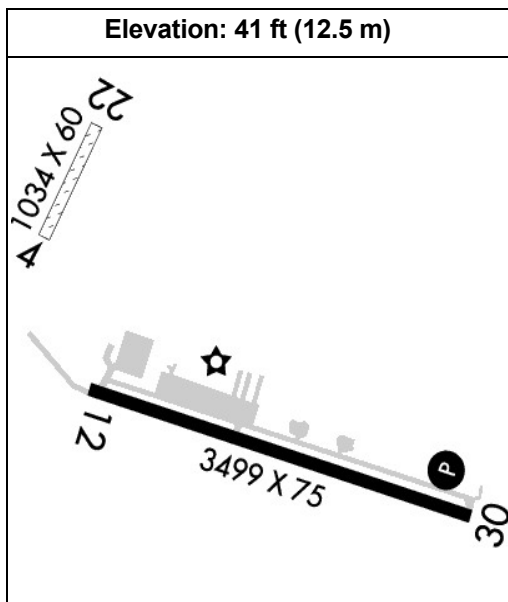

KTAN

Taunton Muni/King Fld Taunton, MA

3.00 mi E of city N41 52.4448' W71 0.9140' Mag Var: 16W

Nav aids:

Type:	ID:	Morse:	Frequency:	Radial:	Distance:
VOT	PVD	·-·- ·-·- ·-·-	108.2	064	21 nm
VOR/DME	PVD	·-·- ·-·- ·-·-	115.6	078	21 nm
VOT	BOS	-·-· -·-· -·-·	111.0	182	29 nm

Traffic Patterns:

No TPA reported. Assume 1,000 AGL.
Left: 04,22,12,30

Runways:

Name:	Dimensions:	Material:	Condition:	Treatment:
04/22	1034X60	turf, grass, sod	fair	no treatment
<i>Trees; 800' from end; 125' Both-Sides of center; 60' high; 12:1 clearance slope;</i>				
<i>Trees; 1000' from end; 125' Left of center; 85' high; 12:1 clearance slope;</i>				
12/30	3499X75	asphalt	good	no treatment
<i>Trees; 1000' from end; 135' Right of center; 23' high; 34:1 clearance slope;</i>				
<i>Trees; 1075' from end; 125' Left of center; 40' high; 20:1 clearance slope;</i>				

Lighting:

Actvt PAPI Rwy 30; MIRL Rwy 12/30; Lgtd Windsock - CTAF.

Charts: NACO: New York Sectional

Fees: After Hours, Landing, Overnight, Ramp

Fuel: 100LL Low-Lead

Phone: 508-821-2973

Weather: 508-824-5005 (ASOS)

Clearance Delivery Phone: When Approach Closed: 603-879-6859; 401-738-8945;

Communication Freqs:

128.7 App/Dep
132.675 WX
CD
122.7 CTAF
122.7 UNICOM

Elevation: 41 ft (12.5 m)

Notes:

Year-round, 7 Days a Week, 0600 - 1400
Avoid Flying Ovr the Elementary School At Der 30.
Caution Wildlife, Deer & Geese on and In vicinity of Airport and Rwy's.
For Clearance Delivery Contact Providence Approach at 401-738-8945, When Approach Clsd
CTC Boston ARTCC at 603-879-6859.
Hel Avoid Overflight of Densely Populated Areas W & S of Arpt.
Sfc Rough & Loose Stones.
Pcr Value: 150/F/B/X/T

FBO's Summary:

Taunton Municipal Airport Commission

Location: N
Phone: 508-821-2973; Hours: 01/01-12/31, Mon-Sun, 08:00-17:00;

Other (Non-FBO) Businesses Summary:

American Aero Services, Inc.

Location: W
Phone: 508-824-5681; Hours: 01/01-12/31, Mon-Fri, 08:00-16:30;

K & K Aircraft

Location: NW
Phone: 508-884-8909; Hours: 01/01-12/31, Mon-Fri, 08:00-17:00;