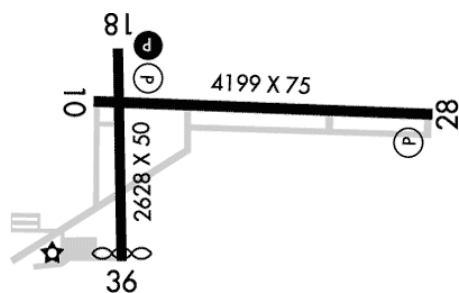

1G0

Wood County Bowling Green, OH

1.00 mi NE of city N41 23.4600' W83 37.8083' Mag Var: 05W

Nav aids:

Type:	ID:	Freq:	Radial:	Dist:
VOR/DME	VWV	113.10	176	4 nm
VORTAC	FBC	108.20	014	27 nm
VOR/DME	CRL	115.70	194	40 nm

Traffic Patterns:

Airport Manager:	Aircraft	Altitude (MSL)
	Heavy Aircraft	2200
	Light Aircraft	1700

Runways:

10/28: 4199X75; asphalt, no surface treatment, in good condition; Crops, 145 ft Both-Sides of center, 8 ft high, 201 ft from end; Crops, 125 ft Both-Sides of center, 8 ft high, 201 ft from end;

18/36: 2628X50; asphalt, no surface treatment, in good condition; Crops, 135 ft Both-Sides of center, 8 ft high, 201 ft from end; Road, 260 ft Both-Sides of center, 17 ft high, 280 ft from end, 4:1 clearance slope;

Right Traffic: 28, 36

Noise Abatement:

In efct; all acft; all hrs; ry 28 rgt tfc/calm wind ry 5 kts or less

Communication Freqs:

App/Dep 126.1
WX 120.725T
Clnc-Del 125.6
CTAF 122.8
UNICOM 122.8

Lights: Actvt MIRL Rys 10/28 & 18/36;
REIL Rys 10, 18 & 28 PAPI Ry 18 -
CTAF

Elevation: 673 ft (205.1 m)

Phone: 419-354-2908

Weather: 419-354-1415 (AWOS-3)

Fees: Hangar

Charts: NACO: Detroit Sectional

Fuel: 100LL Low-Lead, Jet A

Notes/Remarks:

Ry 28 is the Calm Wind Ry

160 Ft AGL Stadium Lgts .6 Nm SE of Arpt

Occnl Birds and Other Wildlife on & Invof Arpt

Business Summary

Bowling Green State University

Location: W

Phone Number: 419-372-9457

Eagle Air Flying Club, Inc.

Location: SW; Hours: By Appointment

Phone Number: 419-460-9661

Wood County Regional Airport

Fuel: Unknown-100LL; Unknown-Jet-A

Location: SW; Hours: 8:00 AM - 5:00 PM

Phone Number: 419-354-2908