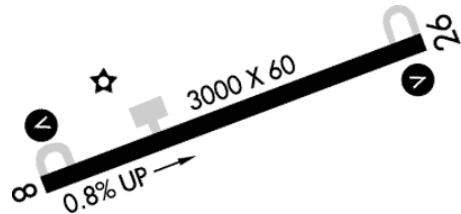

22N

Jake Arner Memorial Lehighton, PA

3.00 mi SW of city N40 48.5705' W75 45.6898' Mag Var: 12W

Nav aids:

Type:	ID:	Freq:	Radial:	Dist:
VOR/DME	ETX	110.20	355	14 nm
VORTAC	FJC	117.50	300	15 nm
VOR	HZL	109.40	130	19 nm

Runways:

08/26: 3000X60; asphalt, no surface treatment, in good condition; Tree, 300 ft Left of center, 41 ft high, 781 ft from end, 14:1 clearance slope; Tree, 266 ft Left of center, 71 ft high, 442 ft from end, 3:1 clearance slope;

Elevation: 534 ft (162.8 m)

Communication Freqs:

App/Dep 119.65 (3000 & BLO)
App/Dep 124.45 (ABV 3000)
WX 119.35T
CTAF 123.05
UNICOM 123.05

Lights: Actvt MIRL Ry 08/26; REILs & PAPI Rys 08 & 26 -CTAF

Phone: 570-778-4783

Weather: 570-386-3423 (AWOS-3PT)

Fees: Tiedown, Hangar

Charts: NACO: New York Sectional

Fuel: 100LL Low-Lead, Jet A

Notes/Remarks:

for Cd CTC Abe Apch at 800-728-6322
24 Hr Self Serve 100ll and Jet A
Deer and Geese on and in Vicinity of Arpt

Business Summary

Arner Flying Service, Inc.

Location: NW; Hours: 8:00 AM - 5:00 PM
Phone Number: 570-386-2330

Carbon County Airport Authority

Fuel: Unknown-100LL; Unknown-Jet-A
Location: CTR; Hours: 8:00 AM - dusk
Phone Number: 570-386-5025

Falcon-Aire, Inc.

Location: N; Hours: Mon - Fri, 8:00 AM - 5:00 PM
Phone Number: 570-386-5662