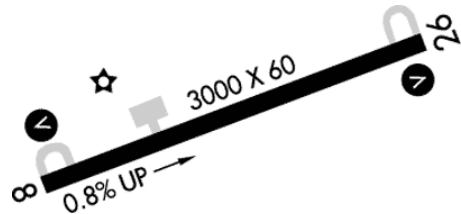

22N

Jake Arner Memorial Lehighton, PA

3.00 mi SW of city N40 48.5705' W75 45.6898' Mag Var: 12W

Nav aids:

Type:	ID:	Freq:	Radial:	Dist:
VOR/DME	ETX	110.20	355	14 nm
VORTAC	FJC	117.50	300	15 nm
VORTAC	LVZ	111.60	197	28 nm

Traffic Patterns:

No TPA reported. Assume 1,000 AGL.

Runways:

08/26: 3000X60; asphalt, no surface treatment, in good condition; Tree, 300 ft Left of center, 41 ft high, 781 ft from end, 14:1 clearance slope; Tree, 266 ft Left of center, 71 ft high, 442 ft from end, 3:1 clearance slope;

Communication Freqs:

App/Dep 119.65 (3000 & BLO)
App/Dep 124.45 (ABV 3000)
WX 119.35T
CTAF 123.05
UNICOM 123.05

Lights: Actvt MIRL Ry 08/26; REILs & PAPI Rys 08 & 26 -CTAF

Elevation: 534 ft (162.8 m)

Phone: 570-778-4783

Weather: 570-386-3423 (AWOS-3PT)

Fees: Tiedown, Hangar

Charts: NACO: New York Sectional

Fuel: 100LL Low-Lead, Jet A

Notes/Remarks:

for Cd CTC Abe Apch at 800-728-6322
24 Hr Self Serve 100ll and Jet A
Deer and Geese on and in Vicinity of Arpt

Business Summary

Arner Flying Service, Inc.

Location: NW; Hours: 8:00 AM - 5:00 PM
Phone Number: 570-386-2330

Carbon County Airport Authority

Fuel: Unknown-100LL; Unknown-Jet-A
Location: CTR; Hours: 8:00 AM - dusk
Phone Number: 570-386-5025

Falcon-Aire, Inc.

Location: N; Hours: Mon - Fri, 8:00 AM - 5:00 PM
Phone Number: 570-386-5662