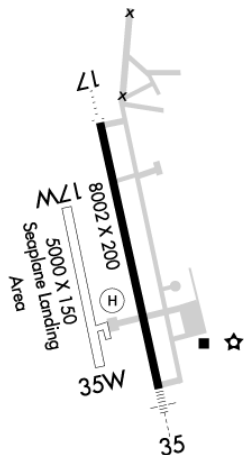

### Runways:

**17/35:** 8002X200; concrete, grooved, in good condition;

**17W/35W:** 5000X150; water;

Right Traffic: 35, 17W

### Elevation: 24 ft (7.3 m)

**Phone:** (337) 365-7202

**Weather:** 337-365-0128 (ASOS)

**Fees:** Ramp, Parking, Tiedown, Hangar

**Charts:** NACO: Houston Sectional

**Fuel:** 100LL Low-Lead, Jet A