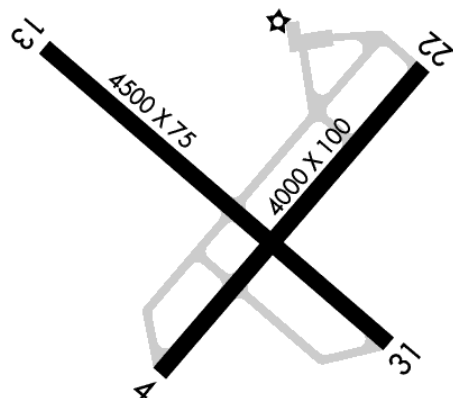

KAJG

Mount Carmel Muni Mount Carmel, IL

12.00 mi N of city N38 36.3917' W87 43.6017' Mag Var: 02W

Nav aids:

Type:	ID:	Freq:	Radial:	Dist:
VOR/DME LWV	•••• •••• ••••	108.80	212	11 nm
VOR/DME SAM	••• ••• •••	116.60	064	18 nm
VORTAC BIB	•••• •• ••••	109.0	115	40 nm

Runways:

- 04/22:** 4000X100; asphalt, no surface treatment, in fair condition;
- 13/31:** 4500X75; asphalt, no surface treatment, in good condition;

Communication Freqs:

- App/Dep 125.6
- WX 134.9T
- CTAF 122.7
- UNICOM 122.7

- Lights:** MIRL Ry 04/22 Preset on Low Intst; to Incr Intst & Actvt MIRL Ry 13/31; REIL Rys 04, 22 & 31; Pvasi Rys 04, 22 & 31 - CTAF

Elevation: 429 ft (130.8 m)

Phone: 618-948-2413

Weather: 618-948-2184 (AWOS-3)