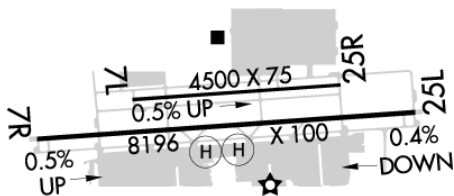

Traffic Patterns:

FAA: Tpa - Single Engine (1022) Multi Engine (1522)

Runways:

07L/25R: 4500X75; asphalt, no surface treatment, in good condition; Tree, 324 ft Left of center, 33 ft high, 1,530 ft from end, 40:1 clearance slope; Hill, 122 ft Left of center, 180 ft high, 3,732 ft from end, 19:1 clearance slope;
07R/25L: 8196X100; asphalt, no surface treatment, in good condition; Sign, 359 ft Right of center, 38 ft high, 1,257 ft from end, 27:1 clearance slope; Hill, 565 ft Left of center, 76 ft high, 2,527 ft from end, 30:1 clearance slope;
Right Traffic: 25R, 07R

Elevation: 1,478 ft (450.5 m)

Phone: 623-869-0975

Weather: 623-587-7764 (ASOS)

Fees: Tiedown, Parking, Hangar

Charts: NACO: Phoenix Sectional

Fuel: 100LL Low-Lead, Jet A

Notes/Remarks:

Hot Air Balloon Opns N, NE & Nw of Arpt
Flocks of Birds & Wildlife on & Invo of Arpt
Fee for All Charters; Travel Clubs and Certain Revenue Producing Acft
Rwy 7l-25r is Designated Training Rwy
Aerobatic Practice Area Approximately 8.5 Miles Nw of Dvt Airport From
Surface to 6,000 MSL
Special Air Traffic Rule (Satr) in Effect West of Airport Check Sectional/Tac
Intensive Pilot Training Area, Exercise Extreme Vigilance Within 20 Nm
<Lgtd Hills Ne, E, SE and W