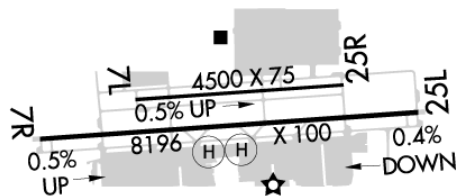

Traffic Patterns:

FAA: Tpa - Single Engine (1022) Multi Engine (1522)

Runways:

07L/25R: 4500X75; asphalt, no surface treatment, in good condition; Tree, 324 ft Left of center, 33 ft high, 1,530 ft from end, 40:1 clearance slope; Hill, 122 ft Left of center, 180 ft high, 3,732 ft from end, 19:1 clearance slope;
07R/25L: 8196X100; asphalt, no surface treatment, in good condition; Sign, 359 ft Right of center, 38 ft high, 1,257 ft from end, 27:1 clearance slope; Hill, 565 ft Left of center, 76 ft high, 2,527 ft from end, 30:1 clearance slope;
Right Traffic: 25R, 07R

Elevation: 1,478 ft (450.5 m)

Phone: 623-869-0975

Weather: 623-587-7764 (ASOS)

Fees: Tiedown, Parking, Hangar

Charts: NACO: Phoenix Sectional

Fuel: 100LL Low-Lead, Jet A

Notes/Remarks:

Hot Air Balloon Opns N, NE & Nw of Arpt
Flocks of Birds & Wildlife on & Invo of Arpt
Fee for All Charters; Travel Clubs and Certain Revenue Producing Acft
Rwy 7l-25r is Designated Training Rwy
Aerobatic Practice Area Approximately 8.5 Miles Nw of Dvt Airport From
Surface to 6,000 MSL
Special Air Traffic Rule (Satr) in Effect West of Airport Check Sectional/Tac
Intensive Pilot Training Area, Exercise Extreme Vigilance Within 20 Nm
<Lgtd Hills Ne, E, SE and W