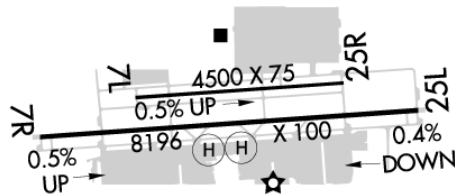

07R/25L: 8196X100; asphalt, no surface treatment, in good condition; Sign, 359 ft Right of center, 38 ft high, 1,257 ft from end, 27:1 clearance slope; Hill, 565 ft Left of center, 76 ft high, 2,527 ft from end, 30:1 clearance slope;

Tower: Tower Hrs: 0600-0000

Lights: MIRL Rwy 07r/25l & 07l/25r, PAPI Rwy 07l/25r & 07r/25l & REIL Rwy 07l/25r & 07r/25l on When ATCT Closed

Elevation: 1,478 ft (450.5 m)

Phone: 623-869-0975

Weather: 623-587-7764 (ASOS)