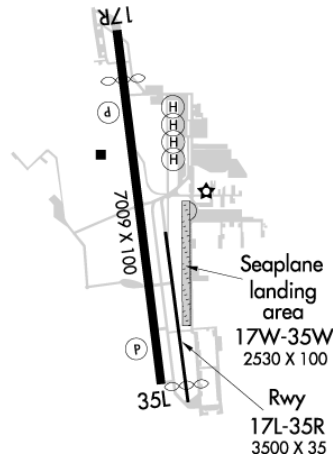

KDWH

David Wayne Hooks Memorial Houston, TX

17.00 mi NW of city N30 3.7067' W95 33.1673' Mag Var: 05E

Nav aids:

Type:	ID:	Freq:	Radial:	Dist:
VORTAC	IAH .. - -	116.60	295	12 nm
VOR/DME	HUB - - - -	117.10	324	28 nm
VOT	HOU - - - -	108.40	000	29 nm

Runways:

17L/35R: 3500X35; asphalt, no surface treatment, in good condition; Antenna, 60 ft Left of center, 15 ft high, 236 ft from end, 2:1 clearance slope;

17R/35L: 7009X100; asphalt, no surface treatment, in good condition; Road, 125 ft Left of center, 15 ft high, 200 ft from end; Trees, 260 ft Left of center, 60 ft high, 290 ft from end, 1:1 clearance slope;

17W/35W: 2530X100; water; Berm, Both-Sides, 10 ft high, 0 ft from end; Berm, Both-Sides, 4 ft high, 0 ft from end;

Right Traffic: 35R, 35W

Communication Frequencies are printed on the following page.

Elevation: 152 ft (46.3 m)