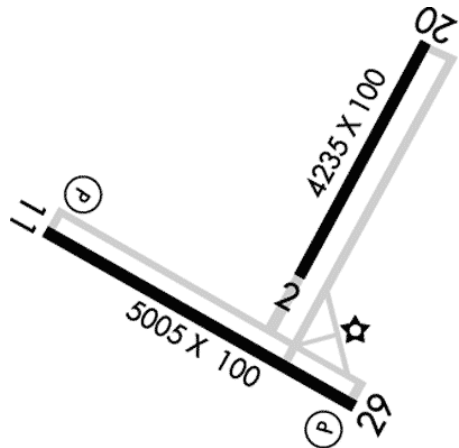

KEED

Needles Needles, CA

5.00 mi S of city N34 45.9808' W114 37.3968' Mag Var: 14E

Nav aids:

Type:	ID:		Freq:	Radial:	Dist:
VORTAC	EED	..---	115.20	255	7 nm
VORTAC	GFS	---... ..	114.40	114	35 nm
VORTAC	PKE	---. ---.	117.90	349	40 nm

Runways:

02/20: 4235X100; asphalt, no surface treatment, in fair condition;

11/29: 5005X100; asphalt, no surface treatment, in good condition;

Communication Freqs:

WX 128.325T

CTAF 123.0

UNICOM 123.0

Lights: Actvt MIRL Ry 11/29 & Ry
02/20, REIL Ry 11 & Ry 29 - CTAF.
PAPI Ry 11, Ry 29, Ry 02 & Ry 20
Oper Continuously

Elevation: 983 ft (299.6 m)

Phone: 760-247-2371

Weather: 760-326-4281 (ASOS)

Fees: Tiedown, Hangar

Charts: NACO: Phoenix Sectional

Fuel: 100LL Low-Lead, Jet A

Notes/Remarks:

(E81) 2 Lgts Each Side Marking Rwy Exits; Reflectors Marking Twys
<Unlgt'd Mtn West & South of Arpt Aprx 3200' MSL