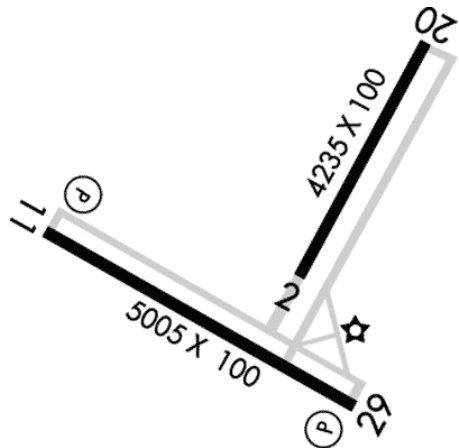

KEED

Needles Needles, CA

5.00 mi S of city N34 45.9808' W114 37.3968' Mag Var: 14E

Nav aids:

Type:	ID:		Freq:	Radial:	Dist:
VORTAC	EED	· · ---	115.20	255	7 nm
VORTAC	GFS	--- ··· ···	114.40	114	35 nm
VORTAC	PKE	·--- ·--- ·	117.90	349	40 nm

Traffic Patterns:

No TPA reported. Assume 1,000 AGL.

Runways:

- 02/20:** 4235X100; asphalt, no surface treatment, in fair condition;
- 11/29:** 5005X100; asphalt, no surface treatment, in good condition;

Communication Freqs:

WX 128.325T
CTAF 123.0
UNICOM 123.0

Lights: Actvt MIRL Ry 11/29 & Ry 02/20, REIL Ry 11 & Ry 29 - CTAF.
PAPI Ry 11, Ry 29, Ry 02 & Ry 20
Oper Continuously

Elevation: 983 ft (299.6 m)

Phone: 760-247-2371