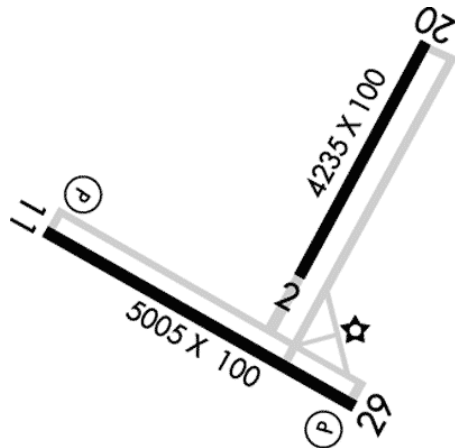

KEED

Needles Needles, CA

5.00 mi S of city N34 45.9808' W114 37.3968' Mag Var: 14E

Nav aids:

Type:	ID:		Freq:	Radial:	Dist:
VORTAC	EED	..---	115.20	255	7 nm
VORTAC	GFS	---... ..	114.40	114	35 nm
VORTAC	PKE	---. ---.	117.90	349	40 nm

Traffic Patterns:

No TPA reported. Assume 1,000 AGL.

Runways:

02/20: 4235X100; asphalt, no surface treatment, in fair condition;
11/29: 5005X100; asphalt, no surface treatment, in good condition;

Communication Freqs:

WX 128.325T
CTAF 123.0
UNICOM 123.0

Lights: Actvt MIRL Ry 11/29 & Ry
02/20, REIL Ry 11 & Ry 29 - CTAF.
PAPI Ry 11, Ry 29, Ry 02 & Ry 20
Oper Continuously

Elevation: 983 ft (299.6 m)

Phone: 760-247-2371

Weather: 760-326-4281 (ASOS)