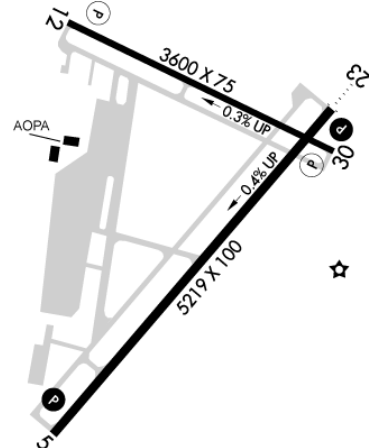

KFDK

Frederick Muni Frederick, MD

0 mi E of city N39 25.0533' W77 22.4583' Mag Var: 08W

Nav aids:

Type:	ID:	Freq:	Radial:	Dist:
VOR	FDK	109.0	015	0 nm
VORTAC	EMI	117.90	264	19 nm
VORTAC	MRB	112.10	092	22 nm

Traffic Patterns:

FAA: Tpa- 1100 (800) Helicopters, 1300 (1000) Single and Lgt Twins, 1800 (1500) Large Twins and Jets

Runways:

05/23: 5219X100; asphalt, grooved, in good condition; Trees, 271 ft Right of center, 65 ft high, 2,383 ft from end, 33:1 clearance slope; Trees, 708 ft Left of center, 109 ft high, 2,841 ft from end, 24:1 clearance slope;
12/30: 3600X75; asphalt, no surface treatment, in good condition; Trees, ft of center, 50:1 clearance slope; Trees, Both-Sides, 63 ft high, 1,909 ft from end, 27:1 clearance slope;
Right Traffic: 05, 12

Tower: Tower Hrs: 0700-2100

Lights: Actvt HIRL Ry 05/23; MIRL Ry 12/30, REIL Rys 5/23 & 12/30, ODALS Ry 23, & PAPI Ry 05 & 23 - CTAF

Elevation: 306 ft (93.3 m)

Phone: 301-600-2201

Weather: 301-600-1457 (AWOS-3)

Fees: Tiedown, Hangar

Charts: NACO: Washington Sectional

Fuel: 100LL Low-Lead, Jet A

Notes/Remarks:

-15 Ft Depression Apch End Ry 23, 246 Ft Left of Centerline Parallel to Ry 400 Ft Long
Prohibited Area P-40 is lctd NW of arpt. P-40 size may expand at any time.
Consult current NOTAMS bfr flying in vcnty
AOPA parking and ramp avbl; contact AOPA at 301-695-2000