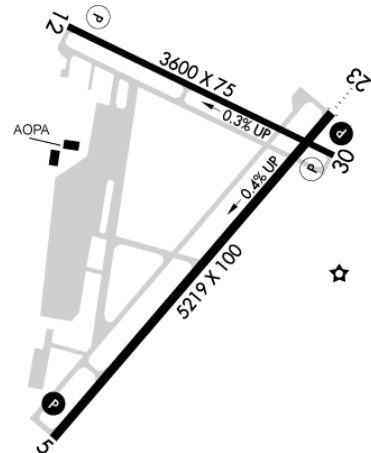

KFDK

Frederick Muni Frederick, MD

0 mi E of city N39 25.0533' W77 22.4583' Mag Var: 08W

Nav aids:

Type:	ID:	Freq:	Radial:	Dist:
VOR	FDK	109.0	015	0 nm
VORTAC	EMI	117.90	264	19 nm
VORTAC	MRB	112.10	092	22 nm

Traffic Patterns:

FAA: Tpa- 1100 (800) Helicopters, 1300 (1000) Single and Lgt Twins, 1800 (1500) Large Twins and Jets

Runways:

05/23: 5219X100; asphalt, grooved, in good condition; Trees, 271 ft Right of center, 57 ft high, 2,377 ft from end, 38:1 clearance slope; Trees, 687 ft Left of center, 104 ft high, 2,864 ft from end, 25:1 clearance slope;
12/30: 3600X75; asphalt, no surface treatment, in good condition; Trees, ft of center, 50:1 clearance slope; Trees, 338 ft Right of center, 75 ft high, 1,409 ft from end, 16:1 clearance slope;
Right Traffic: 05, 12

Tower: Tower Hrs: 0700-2100

Lights: Actvt HIRL Ry 05/23; MIRL Ry 12/30, REIL Rys 5/23 & 12/30, ODALS Ry 23, & PAPI Ry 05 & 23 - CTAF

Elevation: 306 ft (93.3 m)

Phone: 301-600-2201

Weather: 301-600-1457 (AWOS-3)

Fees: Tiedown, Hangar

Charts: NACO: Washington Sectional

Fuel: 100LL Low-Lead, Jet A

Notes/Remarks:

-15 Ft Depression Apch End Ry 23, 246 Ft Left of Centerline Parallel to Ry 400 Ft Long
Prohibited Area P-40 is lctd NW of arpt. P-40 size may expand at any time.
Consult current NOTAMS bfr flying in vcnty
AOPA parking and ramp avbl; contact AOPA at 301-695-2000