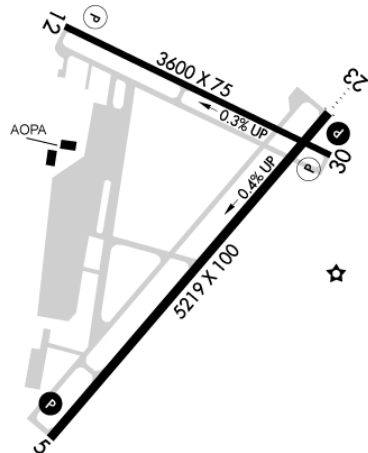

KFDK

Frederick Muni Frederick, MD

0 mi E of city N39 25.0533' W77 22.4583' Mag Var: 08W

Nav aids:

Type:	ID:		Freq:	Radial:	Dist:
VOR	FDK	•••• -•• -••	109.0	015	0 nm
VORTAC	EMI	• -•• ••	117.90	264	19 nm
VORTAC	MRB	-•• -•• -•••	112.10	092	22 nm

Traffic Patterns:

FAA: Tpa- 1100 (800) Helicopters, 1300 (1000) Single and Lgt Twins, 1800 (1500) Large Twins and Jets

Runways:

05/23: 5219X100; asphalt, grooved, in good condition; Trees, 271 ft Right of center, 65 ft high, 2,383 ft from end, 33:1 clearance slope; Trees, 708 ft Left of center, 109 ft high, 2,841 ft from end, 24:1 clearance slope;
12/30: 3600X75; asphalt, no surface treatment, in good condition; Trees, ft of center, 50:1 clearance slope; Trees, Both-Sides, 63 ft high, 1,909 ft from end, 27:1 clearance slope;
Right Traffic: 05, 12

Noise Abatement:

avoid low alt ovrflt of residential area
clmb straight ahead to 1000' at quarry bfr turning
clmb to 1300' MSL before turning

Communication Freqs:

App/Dep 125.525
ATIS 124.875
WX 124.875T
Cinc-Del 126.9 (WHEN ATCT CLSD)
Cinc-Del 121.975
CTAF 132.4
Gnd 121.975
Tower 132.4
TERPZ DP 125.525
TRSTN STAR 126.75
UNICOM 122.95

Tower: Tower Hrs: 0700-2100

Lights: Actvt HIRL Ry 05/23; MIRL Ry 12/30, REIL Rys 5/23 & 12/30, ODALS Ry 23, & PAPI Ry 05 & 23 - CTAF

Elevation: 306 ft (93.3 m)

Phone: 301-600-2201

Weather: 301-600-1457 (AWOS-3)

Fees: Tiedown, Hangar

Charts: NACO: Washington Sectional

Fuel: 100LL Low-Lead, Jet A

Notes/Remarks:

-15 Ft Depression Apch End Ry 23, 246 Ft Left of Centerline Parallel to Ry 400 Ft Long
Prohibited Area P-40 is lctd NW of arpt. P-40 size may expand at any time.
Consult current NOTAMS bfr flying in vcnty
AOPA parking and ramp avbl; contact AOPA at 301-695-2000

Business Summary

Advanced Helicopter Concepts

Location: S; Hours: Mon - Sun, 8:00 AM - 5:00 PM
Phone Number: 301-694-5313

Aircraft Owners and Pilots Association

Location: NW; Hours: Mon - Fri, 8:30 AM - 5:00 PM
Phone Number: 800-872-2672

Beech Aero Club of Frederick

Location: N; Hours: 24/7
Phone Number: 443-803-8656

Bravo Flight Training

Location: W; Hours: Mon - Sun, 8:00 AM - 8:00 PM
Phone Number: 240-651-1941

Frederick Aero Club

Hours: Irregular

Frederick Flight Center, Inc.

Location: CTR; Hours: Mon - Sun, 8:00 AM - 9:00 PM
Phone Number: 240-529-5500

JCP Flying Club

Phone Number: 301-254-6133

Paragon Aviation Detailing

Hours: By Appointment
Phone Number: 571-499-2063