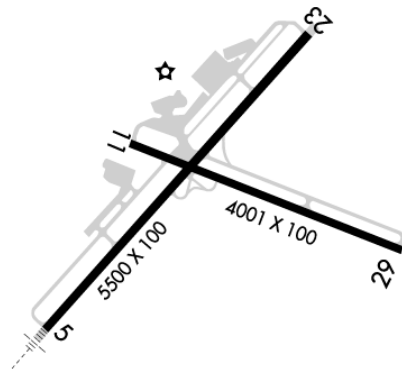

KGVL

Lee Gilmer Memorial Gainesville, GA

0 mi S of city N34 16.3576' W83 49.8134' Mag Var: 03W

Nav aids:

Type:	ID:	Freq:	Radial:	Dist:
VOR/DME	AHN	109.60	308	32 nm
VOR/DME	PDK	116.60	049	33 nm
VORTAC	ODF	113.40	226	37 nm

Runways:

05/23: 5500X100; asphalt, grooved, in good condition; Trees, 500 ft Left of center, 41 ft high, 897 ft from end, 17:1 clearance slope;

11/29: 4001X100; asphalt, no surface treatment, in fair condition; Trees, 100 ft Left of center, 10 ft high, 260 ft from end, 6:1 clearance slope; Trees, 138 ft Right of center, 27 ft high, 497 ft from end, 11:1 clearance slope;

Communication Freqs:

App/Dep 132.475 (0615-2200)
WX 126.475T
CTAF 123.075
UNICOM 123.075

Lights: Dusk-Dawn. Actvt HIRL Ry
05/23 and MALSR Ry 05 - CTAF

Elevation: 1,275 ft (388.6 m)

Phone: 770-535-6882

Weather: 770-532-4687 (ASOS)

Fees: Tiedown, Hangar

Charts: NACO: Atlanta Sectional

Fuel: 100LL Low-Lead, Jet A1 +Icing Inhibitor

Notes/Remarks:

Deer on & Invof All Rys

Business Summary

AB Aviation, LLC / Georgia Avionics

Phone Number: 770-534-2729

Champion Aviation

Fuel: Unknown-100LL; Unknown-100LL; Unknown-Jet-A

Location: CTR; Hours: dawn - dusk

Frequencies: Unicom: 123.075

Phone Number: 770-532-4136

Lanier Flight Center

Fuel: Unknown-100LL

Location: W; Hours: 24/7

Frequencies: Unicom: 123.075

Phone Number: 678-989-2395

Select Helicopters

Location: W; Hours: By Appointment

Frequencies: Unicom: 123.07

Phone Number: 678-807-4378

Sensenich Propeller Service

Hours: Mon - Fri, 8:00 AM - 5:00 PM

Phone Number: 800-791-7767