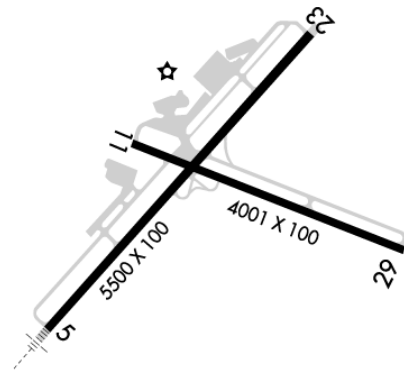

KGVL

Lee Gilmer Memorial Gainesville, GA

0 mi S of city N34 16.3576' W83 49.8134' Mag Var: 03W

Nav aids:

Type:	ID:	Freq:	Radial:	Dist:
VOR/DME	AHN	109.60	308	32 nm
VOR/DME	PDK	116.60	049	33 nm
VORTAC	ODF	113.40	226	37 nm

Runways:

05/23: 5500X100; asphalt, grooved, in good condition; Trees, 500 ft Left of center, 41 ft high, 897 ft from end, 17:1 clearance slope;

11/29: 4001X100; asphalt, no surface treatment, in fair condition; Trees, 100 ft Left of center, 10 ft high, 260 ft from end, 6:1 clearance slope; Trees, 138 ft Right of center, 27 ft high, 497 ft from end, 11:1 clearance slope;

Elevation: 1,275 ft (388.6 m)

Communication Freqs:

App/Dep 132.475 (0615-2200)
WX 126.475T
CTAF 123.075
UNICOM 123.075

Lights: Dusk-Dawn. Actvt HIRL Ry
05/23 and MALSR Ry 05 - CTAF

Phone: 770-535-6882

Weather: 770-532-4687 (ASOS)

Fees: Tiedown, Hangar

Charts: NACO: Atlanta Sectional

Fuel: 100LL Low-Lead, Jet A1 +Icing Inhibitor

Notes/Remarks:

Deer on & Invof All Rys

Business Summary

AB Aviation, LLC / Georgia Avionics

Phone Number: 770-534-2729

Champion Aviation

Fuel: Unknown-100LL; Unknown-100LL; Unknown-Jet-A

Location: CTR; Hours: dawn - dusk

Frequencies: Unicom: 123.075

Phone Number: 770-532-4136

Lanier Flight Center

Fuel: Unknown-100LL

Location: W; Hours: 24/7

Frequencies: Unicom: 123.075

Phone Number: 678-989-2395

Select Helicopters

Location: W; Hours: By Appointment

Frequencies: Unicom: 123.07

Phone Number: 678-807-4378

Sensenich Propeller Service

Hours: Mon - Fri, 8:00 AM - 5:00 PM

Phone Number: 800-791-7767