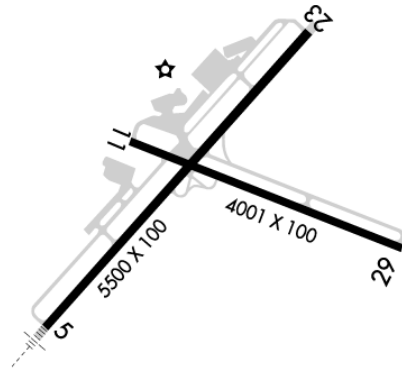

KGVL

Lee Gilmer Memorial Gainesville, GA

0 mi S of city N34 16.3576' W83 49.8134' Mag Var: 03W

Nav aids:

Type:	ID:	Freq:	Radial:	Dist:
VOR/DME	AHN	109.60	308	32 nm
VOR/DME	PDK	116.60	049	33 nm
VORTAC	ODF	113.40	226	37 nm

Runways:

05/23: 5500X100; asphalt, grooved, in good condition; Trees, 500 ft Left of center, 41 ft high, 897 ft from end, 17:1 clearance slope;

11/29: 4001X100; asphalt, no surface treatment, in fair condition; Trees, 100 ft Left of center, 10 ft high, 260 ft from end, 6:1 clearance slope; Trees, 138 ft Right of center, 27 ft high, 497 ft from end, 11:1 clearance slope;

Elevation: 1,275 ft (388.6 m)

Communication Freqs:

App/Dep 132.475 (0615-2200)
WX 126.475T
CTAF 123.075
UNICOM 123.075

Lights: Dusk-Dawn. Actvt HIRL Ry
05/23 and MALSR Ry 05 - CTAF

Phone: 770-535-6882

Weather: 770-532-4687 (ASOS)

Fees: Tiedown, Hangar

Charts: NACO: Atlanta Sectional

Fuel: 100LL Low-Lead, Jet A1 +Icing Inhibitor

Notes/Remarks:

Deer on & Invof All Rys

Business Summary

AB Aviation, LLC / Georgia Avionics

Phone Number: 770-534-2729

Champion Aviation

Fuel: Unknown-100LL; Unknown-100LL; Unknown-Jet-A

Location: CTR; Hours: dawn - dusk

Frequencies: Unicom: 123.075

Phone Number: 770-532-4136

Lanier Flight Center

Fuel: Unknown-100LL

Location: W; Hours: 24/7

Frequencies: Unicom: 123.075

Phone Number: 678-989-2395

Select Helicopters

Location: W; Hours: By Appointment

Frequencies: Unicom: 123.07

Phone Number: 678-807-4378

Sensenich Propeller Service

Hours: Mon - Fri, 8:00 AM - 5:00 PM

Phone Number: 800-791-7767