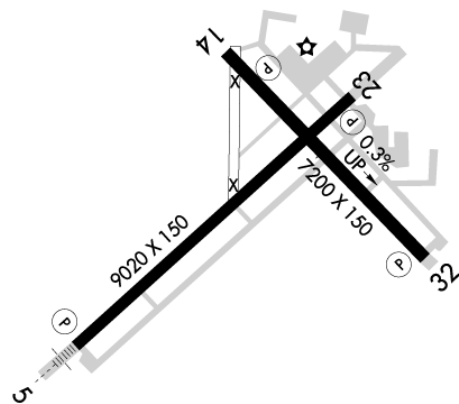

KHUF

Terre Haute Rgnl Terre Haute, IN

5.00 mi E of city N39 27.0380' W87 18.4194' Mag Var: 02W

Nav aids:

Type:	ID:	Freq:	Radial:	Dist:
VORTAC	TTH - -	115.30	228	4 nm
VORTAC	OOM - - - - -	110.20	302	37 nm
VOR/DME	LWV . - - . - - . - -	108.80	020	43 nm

Runways:

05/23: 9020X150; asphalt, grooved, in good condition; Stack, 412 ft Left of center, 54 ft high, 2,841 ft from end, 48:1 clearance slope; Tree, 535 ft Right of center, 71 ft high, 2,297 ft from end, 29:1 clearance slope;

14/32: 7200X150; asphalt, concrete, grooved, in fair condition; Tree, 341 ft Left of center, 105 ft high, 2,597 ft from end, 22:1 clearance slope;

Communication Freqs:

App/Dep 125.45
App/Dep(S) 119.8
WX 812-877-7010
ATIS 127.5
Gnd 121.6
Tower 134.725
UNICOM 122.95

Tower: Tower Hrs: 24
Primary Depart. Control Hrs: 24
Primary Approach Control Hrs: 24

Elevation: 589 ft (179.5 m)

Phone: 812-877-2524

Weather: 812-877-7010 (ASOS)

Fees: Landing, Parking, Tiedown, Ramp, Hangar

Charts: NACO: St Louis Sectional

Fuel: 100LL Low-Lead, Jet A

Notes/Remarks:

Acft Svcs Avbl 2200 & 0600 Subject to After-Hrs Callout Fee

Birds on & Invol Arpt

Landing fee for non-government (civilian) acft over 6000 pounds

Business Summary

Club in Formation - Wabash Valley Classics

Hours: Irregular

Phone Number: 812-243-6310

Hoosier Aviation, LLC

Fuel: Unknown-100LL; Unknown-Jet-A

Location: N; Hours: Mon - Sat, 7:00 AM - 9:00 PM; Sun - Sun, 7:00 AM - 7:00 PM

Frequencies: Unicom: 122.95

Phone Number: 812-877-7600

Indiana State University

Phone Number: 812-237-7230

Williams Aviation, LLC

Location: N; Hours: Mon - Fri, 8:00 AM - 5:00 PM

Phone Number: 812-244-9263