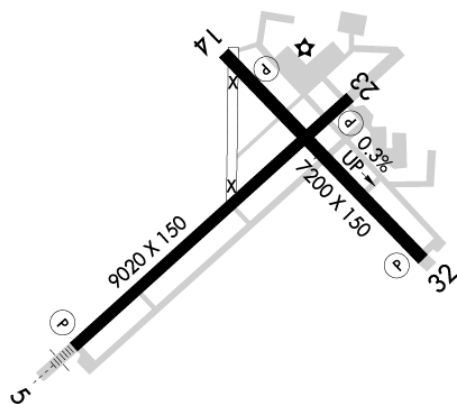

Traffic Patterns:

No TPA reported. Assume 1,000 AGL.

Runways:

05/23: 9020X150; asphalt, grooved, in good condition; Stack, 412 ft Left of center, 54 ft high, 2,841 ft from end, 48:1 clearance slope; Tree, 535 ft Right of center, 71 ft high, 2,297 ft from end, 29:1 clearance slope;

14/32: 7200X150; asphalt, concrete, grooved, in fair condition; Tree, 341 ft Left of center, 105 ft high, 2,597 ft from end, 22:1 clearance slope;

Communication Freqs:

App/Dep 125.45
App/Dep(S) 119.8
WX 812-877-7010
ATIS 127.5
Gnd 121.6
Tower 134.725
UNICOM 122.95

Tower: Tower Hrs: 24

Primary Depart. Control Hrs: 24

Primary Approach Control Hrs: 24

Elevation: 589 ft (179.5 m)

Phone: 812-877-2524

Weather: 812-877-7010 (ASOS)

Fees: Landing, Parking, Tiedown, Ramp, Hangar