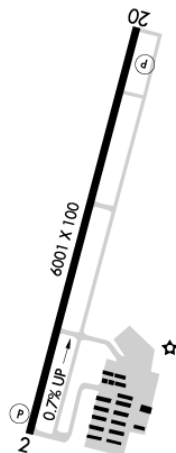

# KJWN

**John C Tune  
Nashville, TN**

1.00 mi NW of city N36 10.9813' W86 53.1897' Mag Var: 03W

### Nav aids:

| Type:  | ID: |             | Freq:  | Radial: | Dist: |
|--------|-----|-------------|--------|---------|-------|
| VORTAC | BNA | --- · - · - | 114.10 | 288     | 10 nm |
| VOT    | BNA | --- · - · - | 108.60 | 000     | 12 nm |
| VOT    | MQY | - - - - -   | 110.20 | 000     | 21 nm |

### Runways:

**02/20:** 6001X100; asphalt, no surface treatment, in good condition; Tree, 109 ft of center, 49 ft high, 2,142 ft from end, 39:1 clearance slope;  
Right Traffic: 20

**Elevation: 501 ft (152.7 m)**