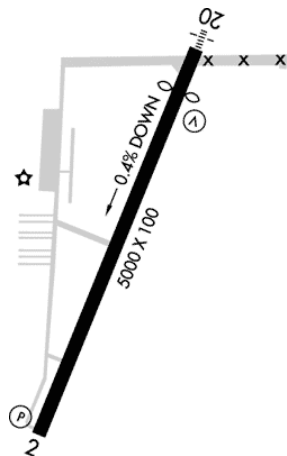

KMGY

Dayton-Wright Brothers Dayton, OH

10.00 mi S of city N39 35.3383' W84 13.4917' Mag Var: 04W

Nav aids:

Type:	ID:	Freq:	Radial:	Dist:
VOT	DAY	111.0	000	19 nm
VOR/DME	MXQ	112.90	300	22 nm
VOR/DME	SGH	113.20	234	23 nm

Traffic Patterns:

No TPA reported. Assume 1,000 AGL.

Runways:

02/20: 5000X100; asphalt, grooved, in good condition; Trees, 350 ft Left of center, 86 ft high, 2,900 ft from end, 31:1 clearance slope; Road, 288 ft Right of center, 21 ft high, 490 ft from end, 13:1 clearance slope;

Communication Freqs:

App/Dep 118.85
WX 118.375T
Cinc-Del 119.4 (614) 338-8537
CTAF 122.8
UNICOM 122.8

Lights: Actvt MALS Ry 20; MIRL Ry
02/20 - CTAF

Elevation: 956 ft (291.4 m)

Phone: 937-454-8230

Weather: 937-885-2171 (ASOS)