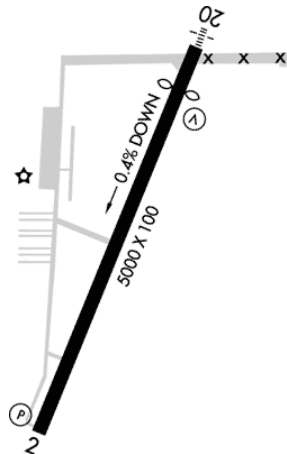

KMGY

Dayton-Wright Brothers Dayton, OH

10.00 mi S of city N39 35.3383' W84 13.4917' Mag Var: 04W

Nav aids:

Type:	ID:	Freq:	Radial:	Dist:
VOT	DAY	111.0	000	19 nm
VOR/DME	MXQ	112.90	300	22 nm
VOR/DME	SGH	113.20	234	23 nm

Traffic Patterns:

No TPA reported. Assume 1,000 AGL.

Runways:

02/20: 5000X100; asphalt, grooved, in good condition; Trees, 350 ft Left of center, 86 ft high, 2,900 ft from end, 31:1 clearance slope; Road, 288 ft Right of center, 21 ft high, 490 ft from end, 13:1 clearance slope;

Communication Freqs:

App/Dep 118.85
WX 118.375T
Cinc-Del 119.4 (614) 338-8537
CTAF 122.8
UNICOM 122.8

Lights: Actvt MALS Ry 20; MIRL Ry
02/20 - CTAF

Elevation: 956 ft (291.4 m)

Phone: 937-454-8230

Weather: 937-885-2171 (ASOS)