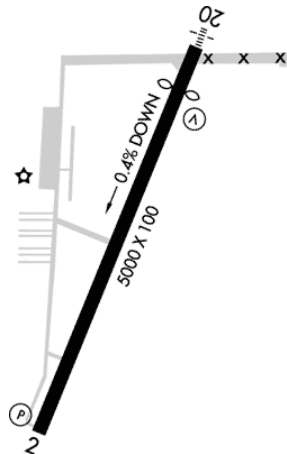

KMGY

Dayton-Wright Brothers Dayton, OH

10.00 mi S of city N39 35.3383' W84 13.4917' Mag Var: 04W

Nav aids:

Type:	ID:	Freq:	Radial:	Dist:
VOT	DAY	111.0	000	19 nm
VOR/DME	MXQ	112.90	300	22 nm
VOR/DME	SGH	113.20	234	23 nm

Traffic Patterns:

No TPA reported. Assume 1,000 AGL.

Runways:

02/20: 5000X100; asphalt, grooved, in good condition; Trees, 350 ft Left of center, 86 ft high, 2,900 ft from end, 31:1 clearance slope; Road, 288 ft Right of center, 21 ft high, 490 ft from end, 13:1 clearance slope;

Communication Freqs:

App/Dep 118.85
WX 118.375T
Cinc-Del 119.4 (614) 338-8537
CLASS C 118.85
CTAF 122.8
UNICOM 122.8

Lights: Actvt MALS Ry 20; MIRL Ry
02/20 - CTAF

Elevation: 956 ft (291.4 m)

Phone: 937-454-8230

Weather: 937-885-2171 (ASOS)

Fees: Tiedown, Hangar

Charts: NACO: Cincinnati Sectional

Fuel: 100LL Low-Lead, Jet A

Notes/Remarks:

Full Power Maintenance Runups Prohibited in the Holding Apron at the Northwest Corner of Twy A Between the Hours of 0800I to 1700I Monday Thru Friday

Surface Conditions Unmnt 2030-1200z++ Wkdays/ All Day Wkends/Hol Birds & Deer on & Invol Arpt

Twy Lights on Ss-Sr

Rwys Gross Weight Per Arpt Mgr

Business Summary

Aviation Sales

Fuel: Unknown-100LL; Unknown-Jet-A

Location: W; Hours: 8:00 AM - 9:00 PM

Frequencies: Unicom: 122.8

Phone Number: 937-885-3662

Commander-Aero, Inc.

Fuel: Unknown-100LL; Unknown-Jet-A

Location: N; Hours: 7:00 AM - 8:00 PM

Frequencies: Unicom: 122.8

Phone Number: 937-885-5580

Dayton Pilots Club

Location: CTR

Phone Number: 937-438-0608

Higher Ground Helicopters

Location: NW; Hours: Mon - Fri, 8:00 AM - 5:00 PM

Phone Number: 513-217-6700

Sinclair Community College

Hours: Irregular

Phone Number: 937-512-4134