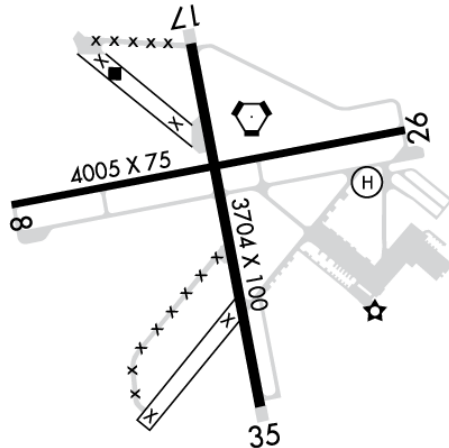

KOMN

Ormond Beach Muni Ormond Beach, FL

3.00 mi NW of city N29 18.0683' W81 6.8283' Mag Var: 06W

Nav aids:

Type:	ID:		Freq:	Radial:	Dist:
VORTAC	OMN	--- -- ..	112.60	205	0 nm
VOT	DAB	... - - ...	111.0	000	8 nm
VOR/DME	SGJ	... --- .----	109.40	170	41 nm

Traffic Patterns:

No TPA reported. Assume 1,000 AGL.

Runways:

08/26: 4005X75; asphalt, no surface treatment, in good condition; Trees, 40 ft Left of center, 52 ft high, 1,225 ft from end, 20:1 clearance slope; Trees, Both-Sides, 65 ft high, 850 ft from end, 10:1 clearance slope;

17/35: 3704X100; asphalt, no surface treatment, in good condition; Trees, 30 ft Right of center, 31 ft high, 725 ft from end, 17:1 clearance slope; Tree, 35 ft Right of center, 33 ft high, 688 ft from end, 15:1 clearance slope;

H1: 86X86; concrete, no surface treatment, condition not reported;
Right Traffic: 26, 17

Communication Freqs:

App/Dep 125.8
ATIS 118.475
WX 118.475T
Cinc-Del 121.625
CTAF 119.075
Gnd 121.625
Tower 119.075
UNICOM 123.05

Tower: Tower Hrs: 0700-1900

Lights: Actvt MIRL Rys 08/26, 17/35,
REIL Ry 08/26, 17/35; PAPI Rys 08/26,
17/35 - CTAF

Elevation: 27 ft (8.2 m)

Phone: 386-615-7019

Weather: 386-615-7084 (AWOS-3)

Fees: Tiedown, Hangar

Charts: NACO: Jacksonville Sectional

Fuel: 100LL Low-Lead, Jet A

Notes/Remarks:

for Cd or to Cnl lfr When ATCT is Clsd CTC Dab Apch at 386-226-3939
Deer on and Invof Arpt
Twy C Lgt Out of Service
Line of Sight Obstd Btn Ry 08/26 and Ry 17/35
Trees in All Transition Sfcs at the Apch Ends; the Primary Sfcs are 500 Ft
Wide with 7:1 Transition Sfc on the Sides
Noise Abatement Procedures in Effect CTC Amgr 386-615-7019
Portions of Twys Cracking with Grass Growing Through

Business Summary

Endeavor Air, Inc.

Location: SE; Hours: By Appointment, Irregular
Phone Number: 386-756-6755

MAC Charter Hangars

Location: NE; Hours: 24/7
Phone Number: 386-852-1038

Ormond Aircraft

Location: SE; Hours: Mon - Fri, 7:30 AM - 5:00 PM; Sat - Sat, 8:00 AM -
12:00 AM
Phone Number: 386-295-6570

Rams Aviation of Ormond Beach, Inc.

Location: SE; Hours: Mon - Fri, 8:00 AM - 5:00 PM
Phone Number: 386-295-7280

Sunrise Aviation - Ormond Beach

Fuel: Unknown-100LL; Unknown-100LL; Unknown-Jet-A
Location: SE; Hours: 7:00 AM - 7:00 PM
Frequencies: Unicom: 123.05
Phone Number: 386-677-5724

Sunrise Flight Academy

Location: S; Hours: Mon - Sun, 7:00 AM - 7:00 PM
Phone Number: 386-677-5724

Tomlinson Aviation, Inc.

Location: E; Hours: Mon - Sat, 8:00 AM - 5:00 PM
Phone Number: 386-676-0312