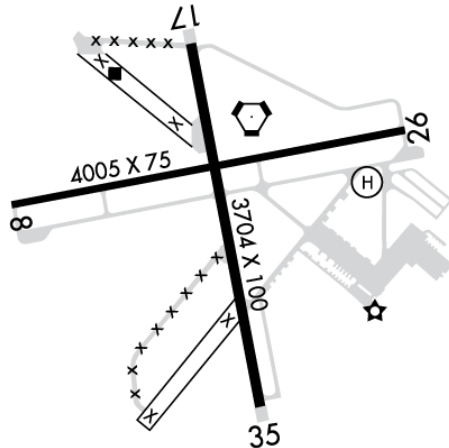

KOMN

Ormond Beach Muni Ormond Beach, FL

3.00 mi NW of city N29 18.0683' W81 6.8283' Mag Var: 06W

Nav aids:

Type:	ID:		Freq:	Radial:	Dist:
VORTAC	OMN	--- -- ..	112.60	205	0 nm
VOT	DAB	... - - ...	111.0	000	8 nm
VOR/DME	SGJ	... --- .----	109.40	170	41 nm

Runways:

08/26: 4005X75; asphalt, no surface treatment, in good condition; Trees, 125 ft Right of center, 45 ft high, 1,220 ft from end, 23:1 clearance slope; Trees, Both-Sides, 65 ft high, 850 ft from end, 10:1 clearance slope;

17/35: 3704X100; asphalt, no surface treatment, in good condition; Trees, Right, 27 ft high, 725 ft from end, 20:1 clearance slope; Tree, 25 ft Right of center, 35 ft high, 688 ft from end, 14:1 clearance slope;

H1: 86X86; concrete, no surface treatment, condition not reported;
Right Traffic: 26, 17

Communication Freqs:

App/Dep 125.8
ATIS 118.475
WX 118.475T
Cinc-Del 121.625
CTAF 119.075
Gnd 121.625
Tower 119.075
UNICOM 123.05

Tower: Tower Hrs: 0700-1900

Lights: Actvt MIRL Rys 08/26 & 17/35,
PAPI Rys 08, 26, 17 & 35, REIL Ry 08,
17, 26, 35 - CTAF

Elevation: 27 ft (8.2 m)

Phone: 386-615-7019

Weather: 386-615-7084 (AWOS-3)

Fees: Tiedown, Hangar

Charts: NACO: Jacksonville Sectional

Fuel: 100LL Low-Lead, Jet A

Notes/Remarks:

for Cd or to Cnl lfr When ATCT is Clsd CTC Dab Apch at 386-226-3939
Deer on and Invof Arpt
Twy C Lgt Out of Service
Line of Sight Obstd Btn Ry 08/26 and Ry 17/35
Trees in All Transition Sfcs at the Apch Ends; the Primary Sfcs are 500 Ft
Wide with 7:1 Transition Sfc on the Sides
Noise Abatement Procedures in Effect CTC Amgr 386-615-7019
Portions of Twys Cracking with Grass Growing Through

Business Summary

Endeavor Air, Inc.

Location: SE; Hours: Irregular, By Appointment
Phone Number: 386-756-6755

MAC Charter Hangars

Location: NE; Hours: 24/7
Phone Number: 386-852-1038

Ormond Aircraft

Location: SE; Hours: Mon - Fri, 7:30 AM - 5:00 PM; Sat - Sun, 8:00 AM - 12:00 AM
Phone Number: 386-295-6570

Rams Aviation of Ormond Beach, Inc.

Location: SE; Hours: Mon - Fri, 8:00 AM - 5:00 PM
Phone Number: 386-295-7280

Sunrise Aviation - Ormond Beach

Fuel: Unknown-100LL; Unknown-100LL; Unknown-Jet-A
Location: SE; Hours: Mon - Sun, 7:00 AM - 7:00 PM
Frequencies: Unicom: 123.05
Phone Number: 386-677-5724

Sunrise Flight Academy

Location: S; Hours: Mon - Sun, 7:00 AM - 7:00 PM
Phone Number: 386-677-5724

Tomlinson Aviation, Inc.

Location: E; Hours: Mon - Sat, 8:00 AM - 5:00 PM
Phone Number: 386-676-0312