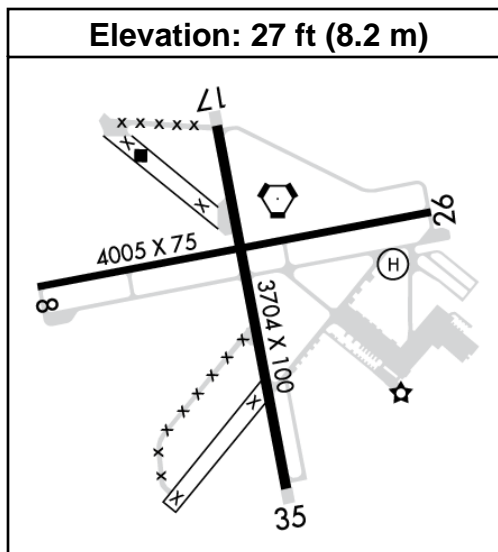

KOMN

Ormond Beach Muni Ormond Beach, FL

3.00 mi NW of city N29 18.0683' W81 6.8283' Mag Var: 06W

Nav aids:

Type:	ID:		Freq:	Radial:	Dist:
VORTAC	OMN	--- -- --	112.60	205	0 nm
VOT	DAB	... - - -	111.0	000	8 nm
VOR/DME	SGJ	... - - - -	109.40	170	41 nm

Traffic Patterns:

No TPA reported. Assume 1,000 AGL.

Runways:

08/26: 4005X75; asphalt, no surface treatment, in good condition; Trees, 40 ft Left of center, 52 ft high, 1,225 ft from end, 20:1 clearance slope; Trees, Both-Sides, 65 ft high, 850 ft from end, 10:1 clearance slope;

17/35: 3704X100; asphalt, no surface treatment, in good condition; Trees, 30 ft Right of center, 31 ft high, 725 ft from end, 17:1 clearance slope; Tree, 35 ft Right of center, 33 ft high, 688 ft from end, 15:1 clearance slope;

H1: 86X86; concrete, no surface treatment, condition not reported;
Right Traffic: 26, 17

Communication Freqs:

App/Dep 125.8
ATIS 118.475
WX 118.475T
Cinc-Del 121.625
CLASS C 125.8
CTAF 119.075
Gnd 121.625
Tower 119.075
UNICOM 123.05

Tower: Tower Hrs: 0700-1900

Lights: Actvt MIRL Rys 08/26, 17/35,
REIL Ry 08/26, 17/35; PAPI Rys 08/26,
17/35 - CTAF

Elevation: 27 ft (8.2 m)

Phone: 386-615-7019

Weather: 386-615-7084 (AWOS-3)

Fees: Tiedown, Hangar

Charts: NACO: Jacksonville Sectional

Fuel: 100LL Low-Lead, Jet A

Notes/Remarks:

for Cd or to Cnl lfr When ATCT is Clsd CTC Dab Apch at 386-226-3939

Deer on and Invof Arpt

Twy C Lgt Out of Service

Line of Sight Obstd Btn Ry 08/26 and Ry 17/35

Trees in All Transition Sfcs at the Apch Ends; the Primary Sfcs are 500 Ft Wide with 7:1 Transition Sfc on the Sides

Noise Abatement Procedures in Effect CTC Amgr 386-615-7019

Portions of Twys Cracking with Grass Growing Through

Business Summary

Endeavor Air, Inc.

Location: SE; Hours: Irregular

Phone Number: 386-756-6755

Ormond Aircraft

Location: SE; Hours: Mon - Fri, 7:30 AM - 5:00 PM; Sat - Sat, 8:00 AM - 12:00 AM

Phone Number: 386-295-6570

Rams Aviation of Ormond Beach, Inc.

Location: SE; Hours: Mon - Fri, 8:00 AM - 5:00 PM

Phone Number: 386-295-7280

Sunrise Aviation - Ormond Beach

Fuel: Unknown-100LL; Unknown-100LL; Unknown-Jet-A

Location: SE; Hours: 7:00 AM - 7:00 PM

Frequencies: Unicom: 123.05

Phone Number: 386-677-5724

Sunrise Flight Academy

Location: S; Hours: Mon - Sun, 7:00 AM - 7:00 PM

Phone Number: 386-677-5724

Tomlinson Aviation, Inc.

Location: E; Hours: Mon - Sat, 8:00 AM - 5:00 PM

Phone Number: 386-676-0312