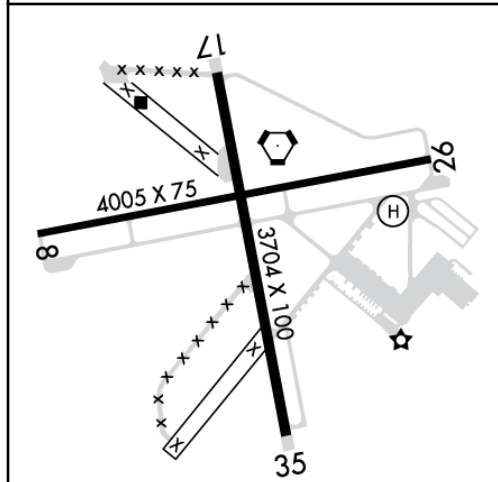

KOMN

Ormond Beach Muni Ormond Beach, FL

3.00 mi NW of city N29 18.0683' W81 6.8283' Mag Var: 06W

Nav aids:

Type:	ID:		Freq:	Radial:	Dist:
VORTAC	OMN	--- -- ..	112.60	205	0 nm
VOT	DAB	... - - ...	111.0	000	8 nm
VOR/DME	SGJ	... --- .----	109.40	170	41 nm

Runways:

08/26: 4005X75; asphalt, no surface treatment, in good condition; Trees, 125 ft Right of center, 45 ft high, 1,220 ft from end, 23:1 clearance slope; Trees, Both-Sides, 65 ft high, 850 ft from end, 10:1 clearance slope;

17/35: 3704X100; asphalt, no surface treatment, in good condition; Trees, Right, 27 ft high, 725 ft from end, 20:1 clearance slope; Tree, 25 ft Right of center, 35 ft high, 688 ft from end, 14:1 clearance slope;

H1: 86X86; concrete, no surface treatment, condition not reported;
Right Traffic: 26, 17

Communication Freqs:

App/Dep 125.8
ATIS 118.475
WX 118.475T
Cinc-Del 121.625
CTAF 119.075
Gnd 121.625
Tower 119.075
UNICOM 123.05

Tower: Tower Hrs: 0700-1900

Lights: Actvt MIRL Rys 08/26 & 17/35,
PAPI Rys 08, 26, 17 & 35, REIL Ry 08,
17, 26, 35 - CTAF

Elevation: 27 ft (8.2 m)

Phone: 386-615-7019

Weather: 386-615-7084 (AWOS-3)

Fees: Tiedown, Hangar

Charts: NACO: Jacksonville Sectional

Fuel: 100LL Low-Lead, Jet A

Notes/Remarks:

for Cd or to Cnl lfr When ATCT is Clsd CTC Dab Apch at 386-226-3939
Deer on and Invof Arpt
Twy C Lgt Out of Service
Line of Sight Obstd Btn Ry 08/26 and Ry 17/35
Trees in All Transition Sfcs at the Apch Ends; the Primary Sfcs are 500 Ft
Wide with 7:1 Transition Sfc on the Sides
Noise Abatement Procedures in Effect CTC Amgr 386-615-7019
Portions of Twys Cracking with Grass Growing Through

Business Summary

Endeavor Air, Inc.

Location: SE; Hours: Irregular, By Appointment
Phone Number: 386-756-6755

MAC Charter Hangars

Location: NE; Hours: 24/7
Phone Number: 386-852-1038

Ormond Aircraft

Location: SE; Hours: Mon - Fri, 7:30 AM - 5:00 PM; Sat - Sat, 8:00 AM -
12:00 AM
Phone Number: 386-295-6570

Rams Aviation of Ormond Beach, Inc.

Location: SE; Hours: Mon - Fri, 8:00 AM - 5:00 PM
Phone Number: 386-295-7280

Sunrise Aviation - Ormond Beach

Fuel: Unknown-100LL; Unknown-100LL; Unknown-Jet-A
Location: SE; Hours: 7:00 AM - 7:00 PM
Frequencies: Unicom: 123.05
Phone Number: 386-677-5724

Sunrise Flight Academy

Location: S; Hours: Mon - Sun, 7:00 AM - 7:00 PM
Phone Number: 386-677-5724

Tomlinson Aviation, Inc.

Location: E; Hours: Mon - Sat, 8:00 AM - 5:00 PM
Phone Number: 386-676-0312