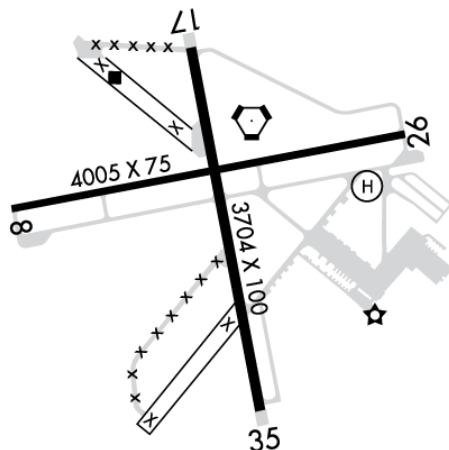

Runways:

08/26: 4005X75; asphalt, no surface treatment, in good condition; Trees, 40 ft Left of center, 52 ft high, 1,225 ft from end, 20:1 clearance slope; Trees, Both-Sides, 65 ft high, 850 ft from end, 10:1 clearance slope;

17/35: 3704X100; asphalt, no surface treatment, in good condition; Trees, 30 ft Right of center, 31 ft high, 725 ft from end, 17:1 clearance slope; Tree, 35 ft Right of center, 33 ft high, 688 ft from end, 15:1 clearance slope;

H1: 86X86; concrete, no surface treatment, condition not reported;
Right Traffic: 26, 17

Communication Freqs:

App/Dep 125.8
ATIS 118.475
WX 118.475T
Cinc-Del 121.625
CTAF 119.075
Gnd 121.625
Tower 119.075
UNICOM 123.05

Tower: Tower Hrs: 0700-1900

Lights: Actvt MIRL Rys 08/26, 17/35,
REIL Ry 08/26, 17/35; PAPI Rys 08/26,
17/35 - CTAF

Elevation: 27 ft (8.2 m)

Phone: 386-615-7019

Weather: 386-615-7084 (AWOS-3)

Fees: Tiedown, Hangar