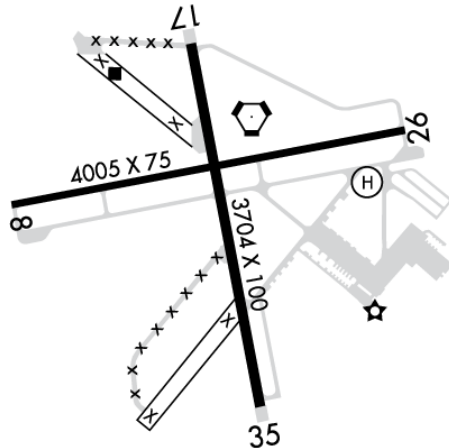

KOMN

Ormond Beach Muni Ormond Beach, FL

3.00 mi NW of city N29 18.0683' W81 6.8283' Mag Var: 06W

Nav aids:

Type:	ID:		Freq:	Radial:	Dist:
VORTAC	OMN	--- -- -.	112.60	205	0 nm
VOT	DAB	--- .- -...	111.0	000	8 nm
VOR/DME	SGJ	... --- .----	109.40	170	41 nm

Runways:

08/26: 4005X75; asphalt, no surface treatment, in good condition; Trees, 125 ft Right of center, 45 ft high, 1,220 ft from end, 23:1 clearance slope; Trees, Both-Sides, 65 ft high, 850 ft from end, 10:1 clearance slope;

17/35: 3704X100; asphalt, no surface treatment, in good condition; Trees, Right, 27 ft high, 725 ft from end, 20:1 clearance slope; Tree, 25 ft Right of center, 35 ft high, 688 ft from end, 14:1 clearance slope;

H1: 86X86; concrete, no surface treatment, condition not reported;
Right Traffic: 26, 17

Communication Freqs:

App/Dep 125.8
ATIS 118.475
WX 118.475T
Cinc-Del 121.625
CTAF 119.075
Gnd 121.625
Tower 119.075
UNICOM 123.05

Tower: Tower Hrs: 0700-1900

Lights: Actvt MIRL Rys 08/26 & 17/35,
PAPI Rys 08, 26, 17 & 35, REIL Ry 08,
17, 26, 35 - CTAF

Elevation: 27 ft (8.2 m)

Phone: 386-615-7019

Weather: 386-615-7084 (AWOS-3)

Fees: Tiedown, Hangar

Charts: NACO: Jacksonville Sectional

Fuel: 100LL Low-Lead, Jet A

Notes/Remarks:

for Cd or to Cnl lfr When ATCT is Clsd CTC Dab Apch at 386-226-3939
Deer on and Invof Arpt
Twy C Lgt Out of Service
Line of Sight Obstd Btn Ry 08/26 and Ry 17/35
Trees in All Transition Sfcs at the Apch Ends; the Primary Sfcs are 500 Ft
Wide with 7:1 Transition Sfc on the Sides
Noise Abatement Procedures in Effect CTC Amgr 386-615-7019
Portions of Twys Cracking with Grass Growing Through

Business Summary

Endeavor Air, Inc.

Location: SE; Hours: Irregular, By Appointment
Phone Number: 386-756-6755

MAC Charter Hangars

Location: NE; Hours: 24/7
Phone Number: 386-852-1038

Ormond Aircraft

Location: SE; Hours: Mon - Fri, 7:30 AM - 5:00 PM; Sat - Sun, 8:00 AM - 12:00 AM
Phone Number: 386-295-6570

Rams Aviation of Ormond Beach, Inc.

Location: SE; Hours: Mon - Fri, 8:00 AM - 5:00 PM
Phone Number: 386-295-7280

Sunrise Aviation - Ormond Beach

Fuel: Unknown-100LL; Unknown-100LL; Unknown-Jet-A
Location: SE; Hours: Mon - Sun, 7:00 AM - 7:00 PM
Frequencies: Unicom: 123.05
Phone Number: 386-677-5724

Sunrise Flight Academy

Location: S; Hours: Mon - Sun, 7:00 AM - 7:00 PM
Phone Number: 386-677-5724

Tomlinson Aviation, Inc.

Location: E; Hours: Mon - Sat, 8:00 AM - 5:00 PM
Phone Number: 386-676-0312