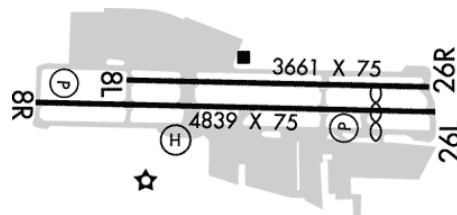

KPOC

Brackett Field
La Verne, CA

1.00 mi SW of city N34 5.5000' W117 46.9067' Mag Var: 14E

Nav aids:

Type:	ID:	Freq:	Radial:	Dist:
VORTAC	POM	110.40	003	1 nm
VORTAC	PDZ	112.20	295	16 nm
VOR	RAL	112.40	282	18 nm

Traffic Patterns:

No TPA reported. Assume 1,000 AGL.

Runways:

08L/26R: 3661X75; asphalt, no surface treatment, in good condition; Hill, 500 ft Left of center, 240 ft high, 4,750 ft from end, 18:1 clearance slope; Road, 159 ft Left of center, 15 ft high, 540 ft from end, 22:1 clearance slope;
08R/26L: 4840X75; asphalt, no surface treatment, in good condition; Hill, 800 ft Left of center, 254 ft high, 3,651 ft from end, 13:1 clearance slope; Road, 290 ft Left of center, 15 ft high, 200 ft from end;
Right Traffic: 26R, 08R

Communication Freqs:

App/Dep 125.5
ATIS 124.4
WX 124.4T
Cinc-Del 121.875
CTAF 118.2
Gnd 125.0
Tower 118.2 (RY 08R/26L)
Tower 133.3 (RY 08L/26R)
UNICOM 122.95

Tower: Tower Hrs: 0700-2100

Lights: When ATCT Clsd, Arpt Lgt
Oprs Consly Fm 2100-0700 Lcl

Elevation: 1,013 ft (308.8 m)

Phone: 909-593-1395

Weather: 909-596-1523 (AWOS-3PT)

Fees: Parking, Tiedown, Hangar

Charts: NACO: Los Angeles Sectional

Fuel: 100LL Low-Lead, Jet A

Notes/Remarks:

When Poc ATCT Clsd, CTC Socal Apch at 800-448-3724 Ext 3, Cinc Del Svc
Rapidly Rising Terrain 1 Mile W-Nw of Arpt
Birds and Wildlife in Vicinity of Airport
Ry 08L/26r Unlgt
Noise Abatement Procedures in Effect CTC Amgr (909) 593-1395

Business Summary

Alliance International Aviation Pilot Supplies

Location: S; Hours: Tue - Tue, 9:00 AM - 5:00 PM; Wed - Sun, 9:00 AM - 3:00 PM
Phone Number: 909-596-2333

American Airports Corporation

Fuel: Unknown-100LL; Unknown-100LL; Unknown-Jet-A
Location: S; Hours: 24/7
Frequencies: Unicom: 122.95
Phone Number: 909-593-1395

Club in Formation (The Jimmie Allen Flying Club)

Phone Number: 213-545-1938

Howard Aviation, Inc.

Location: SE; Hours: Mon - Fri, 8:00 AM - 4:30 PM
Phone Number: 909-593-2596

Mt Baldy P.R.O.P.S.

Location: S; Hours: 24/7
Phone Number: 909-908-3004

Mt. San Antonio College

Location: NW; Hours: 24/7
Phone Number: 909-274-5006

Performance Engines, Inc.

Location: SE; Hours: Mon - Fri, 8:00 AM - 5:00 PM
Phone Number: 909-593-5008

SoCal Flying Club

Hours: 24/7
Phone Number: 626-869-7099