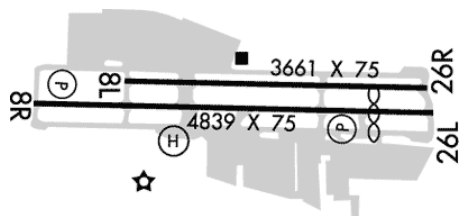

Runways:

08L/26R: 3661X75; asphalt, no surface treatment, in good condition; Hill, 500 ft Left of center, 240 ft high, 4,750 ft from end, 18:1 clearance slope; Road, 159 ft Left of center, 15 ft high, 540 ft from end, 22:1 clearance slope;

08R/26L: 4840X75; asphalt, no surface treatment, in good condition; Hill, 800 ft Left of center, 254 ft high, 3,651 ft from end, 13:1 clearance slope; Road, 290 ft Left of center, 15 ft high, 200 ft from end;

Lights: When ATCT Clsd, Arpt Lgt
Oprs Consly Fm 2100-0700 Lcl

Elevation: 1,013 ft (308.8 m)

Phone: 909-593-1395

Weather: 909-596-1523 (AWOS-3PT)

Fees: Parking, Tiedown, Hangar

Charts: NACO: Los Angeles Sectional