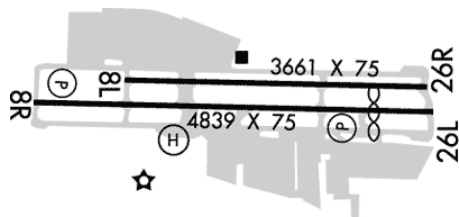

Runways:

08L/26R: 3661X75; asphalt, no surface treatment, in good condition; Hill, 500 ft Left of center, 240 ft high, 4,750 ft from end, 18:1 clearance slope; Road, 159 ft Left of center, 15 ft high, 540 ft from end, 22:1 clearance slope;

08R/26L: 4840X75; asphalt, no surface treatment, in good condition; Hill, 800 ft Left of center, 254 ft high, 3,651 ft from end, 13:1 clearance slope; Road, 290 ft Left of center, 15 ft high, 200 ft from end;

Elevation: 1,013 ft (308.8 m)

Phone: 909-593-1395

Fees: Parking, Tiedown, Hangar

Charts: NACO: Los Angeles Sectional

Fuel: 100LL Low-Lead, Jet A

Notes/Remarks:

When Poc ATCT Clsd, CTC Socal Apch at 800-448-3724 Ext 3, Cinc Del Svc
Rapidly Rising Terrain 1 Mile W-Nw of Arpt