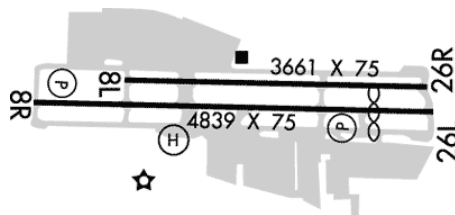

Runways:

08L/26R: 3661X75; asphalt, no surface treatment, in good condition; Hill, 500 ft Left of center, 240 ft high, 4,750 ft from end, 18:1 clearance slope; Road, 159 ft Left of center, 15 ft high, 540 ft from end, 22:1 clearance slope;

08R/26L: 4840X75; asphalt, no surface treatment, in good condition; Hill, 800 ft Left of center, 254 ft high, 3,651 ft from end, 13:1 clearance slope; Road, 290 ft Left of center, 15 ft high, 200 ft from end;

Lights: When ATCT Clsd, Arpt Lgt
Oprs Consly Fm 2100-0700 Lcl

Elevation: 1,013 ft (308.8 m)

Phone: 909-593-1395

Weather: 909-596-1523 (AWOS-3PT)

Fees: Parking, Tiedown, Hangar

Charts: NACO: Los Angeles Sectional