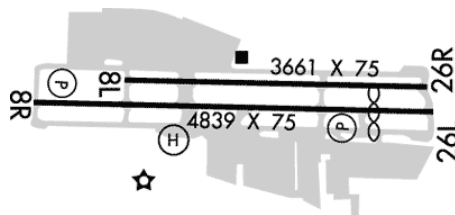

KPOC

Brackett Field La Verne, CA

1.00 mi SW of city N34 5.5000' W117 46.9067' Mag Var: 14E

Nav aids:

Type:	ID:	Freq:	Radial:	Dist:
VORTAC	POM	110.40	003	1 nm
VORTAC	PDZ	112.20	295	16 nm
VOR	RAL	112.40	282	18 nm

Runways:

08L/26R: 3661X75; asphalt, no surface treatment, in good condition; Hill, 500 ft Left of center, 240 ft high, 4,750 ft from end, 18:1 clearance slope; Road, 159 ft Left of center, 15 ft high, 540 ft from end, 22:1 clearance slope;

08R/26L: 4840X75; asphalt, no surface treatment, in good condition; Hill, 800 ft Left of center, 254 ft high, 3,651 ft from end, 13:1 clearance slope; Road, 290 ft Left of center, 15 ft high, 200 ft from end;

Right Traffic: 26R, 08R

Communication Freqs:

App/Dep 125.5
ATIS 124.4
WX 124.4T
Cinc-Del 121.875
CTAF 118.2
Gnd 125.0
Tower 118.2 (RY 08R/26L)
Tower 133.3 (RY 08L/26R)
UNICOM 122.95

Tower: Tower Hrs: 0700-2100

Lights: When ATCT Clsd, Arpt Lgt
Oprs Consly Fm 2100-0700 Lcl

Elevation: 1,013 ft (308.8 m)

Phone: 909-593-1395

Weather: 909-596-1523 (AWOS-3PT)

Fees: Parking, Tiedown, Hangar

Charts: NACO: Los Angeles Sectional

Fuel: 100LL Low-Lead, Jet A

Notes/Remarks:

When Poc ATCT Clsd, CTC Socal Apch at 800-448-3724 Ext 3, Cinc Del Svc

Rapidly Rising Terrain 1 Mile W-Nw of Arpt

Birds and Wildlife in Vicinity of Airport

Ry 08L/26r Unlgt

Noise Abatement Procedures in Effect CTC Amgr (909) 593-1395

Business Summary

Alliance International Aviation Pilot Supplies

Location: S; Hours: Tue - Tue, 9:00 AM - 5:00 PM; Wed - Sun, 9:00 AM - 3:00 PM

Phone Number: 909-596-2333

American Airports Corporation

Fuel: Unknown-100LL; Unknown-100LL; Unknown-Jet-A

Location: S; Hours: 24/7

Frequencies: Unicom: 122.95

Phone Number: 909-593-1395

Club in Formation (The Jimmie Allen Flying Club)

Phone Number: 213-545-1938

Howard Aviation, Inc.

Location: SE; Hours: Mon - Fri, 8:00 AM - 4:30 PM

Phone Number: 909-593-2596

Mt Baldy P.R.O.P.S.

Location: S; Hours: 24/7

Phone Number: 909-908-3004

Mt. San Antonio College

Location: NW; Hours: 24/7

Phone Number: 909-274-5006

Performance Engines, Inc.

Location: SE; Hours: Mon - Fri, 8:00 AM - 5:00 PM

Phone Number: 909-593-5008

SoCal Flying Club

Hours: 24/7

Phone Number: 626-869-7099