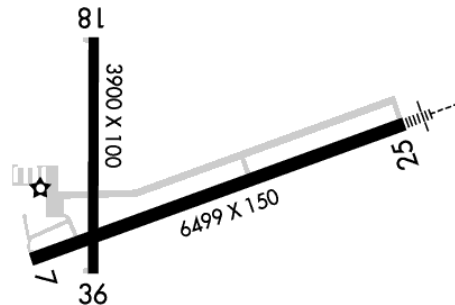

KSQI

Whiteside Co Arprt-Jos H Bittorf Fld Sterling/Rockfalls, IL

2.00 mi S of city N41 44.5700' W89 40.5767' Mag Var: 01E

Nav aids:

Type:	ID:	Freq:	Radial:	Dist:
VOR/DME PLL	•••• •••• ••••	111.20	204	15 nm
VORTAC BDF	•••• •••• ••••	114.70	354	35 nm
VOR/DME RFD	••• •••• •••	110.80	216	36 nm

Traffic Patterns:

FAA: 800 Ft for Piston Acft, 1500 Ft for Jet Acft

Runways:

07/25: 6499X150; asphalt, porous friction course, in good condition; Tree, Both-Sides, 35 ft high, 1,573 ft from end, 39:1 clearance slope; Tree, 410 ft Right of center, 47 ft high, 1,062 ft from end, 18:1 clearance slope;
18/36: 3900X100; asphalt, grooved, in good condition; Brush, Both-Sides, 12 ft high, 640 ft from end, 36:1 clearance slope; Road, Both-Sides, 15 ft high, 800 ft from end, 40:1 clearance slope;

Communication Freqs:

App/Dep 126.0
WX 119.175T
CInc-Del 128.0
CTAF 123.0
UNICOM 123.0

Lights: MIRL Ry 18/36 Preset on Low Intst; to Incr Intst & Actvt HIRL Ry 07/25; MALSR Ry 25 & REIL Rys 07, 18 & 36 - CTAF

Elevation: 647 ft (197.2 m)

Phone: 815-622-3591

Weather: 815-626-2704 (AWOS-3PT)

Fees: Tiedown, Hangar

Charts: NACO: Chicago Sectional

Fuel: 100LL Low-Lead, Jet A

Notes/Remarks:

Terminal Bldg Can be Accessed After Hours by Cipher Lock Which Has Applicable Instructions
Ry 07 Preferred Calm Wind Ry

Business Summary

M & M Aviation Services, Ltd.

Fuel: Unknown-100LL; Unknown-100LL; Unknown-Jet-A
Location: W; Hours: Mon - Sun, 8:00 AM - 5:00 PM
Frequencies: Unicom: 123.0
Phone Number: 815-622-3591

Radio Ranch, Inc.

Location: W; Hours: Mon - Fri, 8:00 AM - 5:00 PM
Phone Number: 815-622-9000

Twin Cities Air Activities Club

Hours: 24/7
Phone Number: 815-631-5958