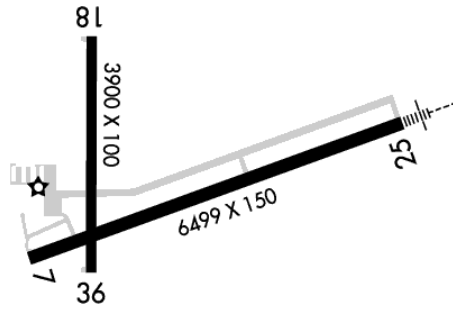

KSQI

Whiteside Co Arprt-Jos H Bittorf Fld Sterling/Rockfalls, IL

2.00 mi S of city N41 44.5700' W89 40.5767' Mag Var: 01E

Nav aids:

Type:	ID:	Freq:	Radial:	Dist:
VOR/DME PLL	•••• •••• ••••	111.20	204	15 nm
VORTAC BDF	•••• •••• ••••	114.70	354	35 nm
VOR/DME RFD	••• •••• •••	110.80	216	36 nm

Traffic Patterns:

FAA: 800 Ft for Piston Acft, 1500 Ft for Jet Acft

Runways:

07/25: 6499X150; asphalt, porous friction course, in good condition; Tree, Both-Sides, 35 ft high, 1,573 ft from end, 39:1 clearance slope; Tree, 410 ft Right of center, 47 ft high, 1,062 ft from end, 18:1 clearance slope;
18/36: 3900X100; asphalt, grooved, in good condition; Brush, Both-Sides, 12 ft high, 640 ft from end, 36:1 clearance slope; Road, Both-Sides, 15 ft high, 800 ft from end, 40:1 clearance slope;

Communication Freqs:

App/Dep 126.0
WX 119.175T
Cinc-Del 128.0
CTAF 123.0
UNICOM 123.0

Lights: MIRL Ry 18/36 Preset on Low Intst; to Incr Intst & Actvt HIRL Ry 07/25; MALSR Ry 25 & REIL Rys 07, 18 & 36 - CTAF

Elevation: 647 ft (197.2 m)

Phone: (815) 213-7939

Weather: 815-626-2704 (AWOS-3PT)

Fees: Tiedown, Hangar

Charts: NACO: Chicago Sectional

Fuel: 100LL Low-Lead, Jet A

Notes/Remarks:

Terminal Bldg Can be Accessed After Hours by Cipher Lock Which Has Applicable Instructions
Ry 07 Preferred Calm Wind Ry

Business Summary

Radio Ranch, Inc.

Location: W; Hours: Mon - Fri, 8:00 AM - 5:00 PM
Phone Number: 815-622-9000

Sauk Valley Aviation

Fuel: Unknown-100LL; Unknown-Jet-A
Location: W; Hours: Mon - Sun, 8:00 AM - 5:00 PM
Frequencies: Unicom: 123.0
Phone Number: 815-213-7939

Twin Cities Air Activities Club

Hours: 24/7
Phone Number: 815-631-5958