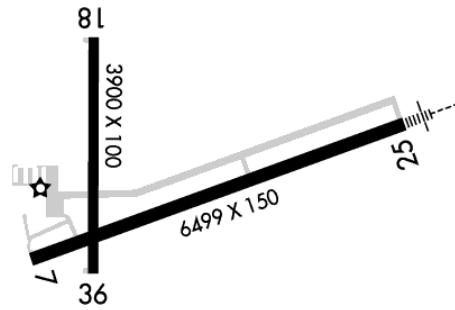

KSQI

**Whiteside Co Arprt-Jos H Bittorf Fld
Sterling/Rockfalls, IL**

2.00 mi S of city N41 44.5700' W89 40.5767' Mag Var: 01E

Nav aids:

Type:	ID:	Freq:	Radial:	Dist:
VOR/DME PLL	•••• •••• ••••	111.20	204	15 nm
VORTAC BDF	•••• •••• ••••	114.70	354	35 nm
VOR/DME RFD	••• •••• •••	110.80	216	36 nm

Traffic Patterns:

FAA: 800 Ft for Piston Acft, 1500 Ft for Jet Acft

Runways:

07/25: 6499X150; asphalt, porous friction course, in good condition; Tree, Both-Sides, 35 ft high, 1,573 ft from end, 39:1 clearance slope; Tree, 410 ft Right of center, 47 ft high, 1,062 ft from end, 18:1 clearance slope;

18/36: 3900X100; asphalt, grooved, in good condition; Brush, Both-Sides, 12 ft high, 640 ft from end, 36:1 clearance slope; Road, Both-Sides, 15 ft high, 800 ft from end, 40:1 clearance slope;

Communication Freqs:

App/Dep 126.0
WX 119.175T
Cinc-Del 128.0
CTAF 123.0
UNICOM 123.0

Lights: MIRL Ry 18/36 Preset on Low Intst; to Incr Intst & Actvt HIRL Ry 07/25; MALSR Ry 25 & REIL Rys 07, 18 & 36 - CTAF

Elevation: 647 ft (197.2 m)

Phone: 815-622-3591

Weather: 815-626-2704 (AWOS-3PT)

Fees: Tiedown, Hangar

Charts: NACO: Chicago Sectional

Fuel: 100LL Low-Lead, Jet A

Notes/Remarks:

Terminal Bldg Can be Accessed After Hours by Cipher Lock Which Has Applicable Instructions
Ry 07 Preferred Calm Wind Ry

Business Summary

M & M Aviation Services, Ltd.

Fuel: Unknown-100LL; Unknown-Jet-A
Location: W; Hours: Mon - Sun, 8:00 AM - 5:00 PM
Frequencies: Unicom: 123.0
Phone Number: 815-622-3591

Radio Ranch, Inc.

Location: W; Hours: Mon - Fri, 8:00 AM - 5:00 PM
Phone Number: 815-622-9000

Twin Cities Air Activities Club

Hours: 24/7
Phone Number: 815-631-5958