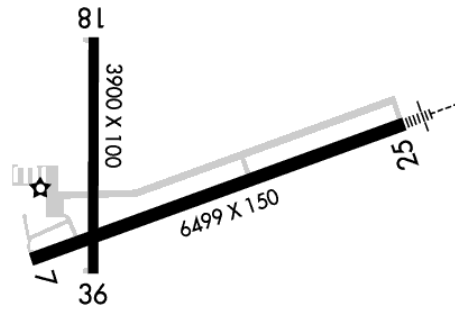

KSQI

**Whiteside Co Arprt-Jos H Bittorf Fld
Sterling/Rockfalls, IL**

2.00 mi S of city N41 44.5700' W89 40.5767' Mag Var: 01E

Nav aids:

Type:	ID:	Freq:	Radial:	Dist:
VOR/DME PLL	•••• •••• ••••	111.20	204	15 nm
VORTAC BDF	•••• •••• ••••	114.70	354	35 nm
VOR/DME RFD	••• •••• •••	110.80	216	36 nm

Traffic Patterns:

FAA: Tpa: 800 Ft AGL Piston Acft

Runways:

07/25: 6499X150; asphalt, porous friction course, in good condition; Tree, Both-Sides, 35 ft high, 1,573 ft from end, 39:1 clearance slope; Tree, 410 ft Right of center, 47 ft high, 1,062 ft from end, 18:1 clearance slope;

18/36: 3900X100; asphalt, grooved, in good condition; Brush, Both-Sides, 12 ft high, 640 ft from end, 36:1 clearance slope; Road, Both-Sides, 15 ft high, 800 ft from end, 40:1 clearance slope;

Communication Freqs:

App/Dep 126.0
WX 119.175T
Cinc-Del 128.0
CTAF 123.0
UNICOM 123.0

Lights: MIRL Ry 18/36 Preset on Low Intst; to Incr Intst & Actvt HIRL Ry 07/25; MALSR Ry 25 & REIL Rys 07, 18 & 36 - CTAF

Elevation: 647 ft (197.2 m)

Phone: (815) 213-7939

Weather: 815-626-2704 (AWOS-3PT)

Fees: Tiedown, Hangar

Charts: NACO: Chicago Sectional

Fuel: 100LL Low-Lead, Jet A

Notes/Remarks:

Oxy Svc Unavbl

Terminal Bldg Can be Accessed After Hours by Cipher Lock Which Has Applicable Instructions

Ry 07 Preferred Calm Wind Ry

Business Summary

Radio Ranch, Inc.

Location: W; Hours: Mon - Fri, 8:00 AM - 5:00 PM

Phone Number: 815-622-9000

Sauk Valley Aviation

Fuel: Unknown-100LL; Unknown-Jet-A

Location: W; Hours: Mon - Sun, 8:00 AM - 5:00 PM

Frequencies: Unicom: 123.0

Phone Number: 815-213-7939

Twin Cities Air Activities Club

Hours: 24/7

Phone Number: 815-631-5958