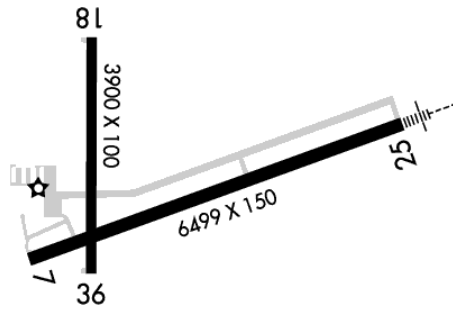

KSQI

Whiteside Co Arprt-Jos H Bittorf Fld Sterling/Rockfalls, IL

2.00 mi S of city N41 44.5700' W89 40.5767' Mag Var: 01E

Nav aids:

Type:	ID:	Freq:	Radial:	Dist:
VOR/DME PLL	•••• •••• ••••	111.20	204	15 nm
VORTAC BDF	•••• •••• ••••	114.70	354	35 nm
VOR/DME RFD	••• •••• •••	110.80	216	36 nm

Traffic Patterns:

FAA: 800 Ft for Piston Acft, 1500 Ft for Jet Acft

Runways:

07/25: 6499X150; asphalt, porous friction course, in good condition; Tree, Both-Sides, 35 ft high, 1,573 ft from end, 39:1 clearance slope; Tree, 410 ft Right of center, 47 ft high, 1,062 ft from end, 18:1 clearance slope;
18/36: 3900X100; asphalt, grooved, in good condition; Brush, Both-Sides, 12 ft high, 640 ft from end, 36:1 clearance slope; Road, Both-Sides, 15 ft high, 800 ft from end, 40:1 clearance slope;

Communication Freqs:

App/Dep 126.0
WX 119.175T
Cinc-Del 128.0
CTAF 123.0
UNICOM 123.0

Lights: MIRL Ry 18/36 Preset on Low Intst; to Incr Intst & Actvt HIRL Ry 07/25; MALSR Ry 25 & REIL Rys 07, 18 & 36 - CTAF

Elevation: 647 ft (197.2 m)

Phone: (815) 213-7939

Weather: 815-626-2704 (AWOS-3PT)

Fees: Tiedown, Hangar

Charts: NACO: Chicago Sectional

Fuel: 100LL Low-Lead, Jet A

Notes/Remarks:

Terminal Bldg Can be Accessed After Hours by Cipher Lock Which Has Applicable Instructions
Ry 07 Preferred Calm Wind Ry

Business Summary

Radio Ranch, Inc.

Location: W; Hours: Mon - Fri, 8:00 AM - 5:00 PM
Phone Number: 815-622-9000

Sauk Valley Aviation

Fuel: Unknown-100LL; Unknown-Jet-A
Location: W; Hours: Mon - Sun, 8:00 AM - 5:00 PM
Frequencies: Unicom: 123.0
Phone Number: 815-213-7939

Twin Cities Air Activities Club

Hours: 24/7
Phone Number: 815-631-5958