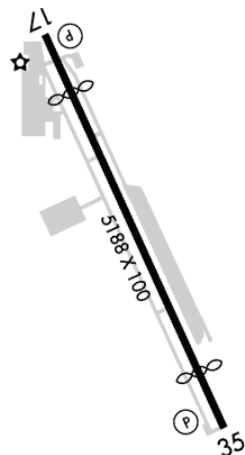

## York York, PA

7.00 mi SW of city N39 55.0200' W76 52.3817' Mag Var: 11W

**Nav aids:**

None Reported

**Traffic Patterns:**

No TPA reported. Assume 1,000 AGL.

**Runways:**

**17/35:** 5188X100; asphalt, grooved, in good condition; Pole, 183 ft Right of center, 40 ft high, 226 ft from end; Pole, 133 ft Left of center, 28 ft high, 347 ft from end, 5:1 clearance slope;

**Communication Freqs:**

App/Dep 124.1

WX 119.275T

CInc-Del 121.65

CTAF 123.0

UNICOM 123.0

**Elevation: 494 ft (150.6 m)**

**Phone:** 717-792-5566

**Weather:** 717-792-5529 (ASOS)

**Fees:** Parking, Tiedown, Hangar

**Charts:** NACO: Washington Sectional

**Fuel:** 100LL Low-Lead, Jet A

**Notes/Remarks:**

for Cd CTC Mdt Apch at 800-932-0712

Ry 35 Trees 2695 Ft Out 426 Ft Right Apch Slope 26:1 to Dspld Thld

Ry 17 Trees 1377 Ft Out 88 Ft Right Apch Slope 20:1 to Dsplcd Thld

Twy to Rwy 35 Clsd to Aaft with Wingspan Over 60 Ft

Trees Wi Prim Sfc 83 Ft in Fm Thld & 221 Ft L of Rwy 17 Cntrln; Ramp

Tie-Down Area, Medivac Parking Pad & Twy Wi Prim Sfc on R Side