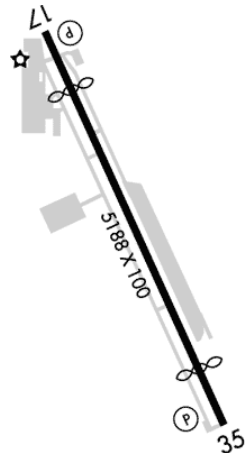

KTHV

York York, PA

7.00 mi SW of city N39 55.0200' W76 52.3817' Mag Var: 11W

Nav aids:

Type:	ID:	Freq:	Radial:	Dist:
VOT	MDT -- --- -	110.0	000	18 nm
VORTAC	HAR .... - - - -	112.50	169	25 nm
VORTAC	EMI · - - - · ·	117.90	019	26 nm

Runways:

17/35: 5188X100; asphalt, grooved, in good condition; Pole, 183 ft Right of center, 40 ft high, 226 ft from end; Pole, 133 ft Left of center, 28 ft high, 347 ft from end, 5:1 clearance slope;

Communication Freqs:

App/Dep 124.1
WX 119.275T
Clnc-Del 121.65
CTAF 123.0
UNICOM 123.0

Elevation: 494 ft (150.6 m)

Phone: 717-792-5566

Weather: 717-792-5529 (ASOS)

Fees: Parking, Tiedown, Hangar

Charts: NACO: Washington Sectional

Fuel: 100LL Low-Lead, Jet A

Notes/Remarks:

for Cd CTC Mdt Apch at 800-932-0712

Deer on and Invof Arpt

Ry 35 Trees 2695 Ft Out 426 Ft Right Apch Slope 26:1 to Dspld Thld

Ry 17 Trees 1377 Ft Out 88 Ft Right Apch Slope 20:1 to Dsplcd Thld

Twy to Rwy 35 Clsd to Acft with Wingspan Over 60 Ft

Trees Wi Prim Sfc 83 Ft in Fm Thld & 221 Ft L of Ry 17 Cntrln; Ramp

Tie-Down Area & Twy Wi Prim Sfc on R Side

Business Summary

York Aviation, Inc.

Fuel: Unknown-100LL; Unknown-Jet-A

Location: NW; Hours: Mon - Fri, 6:00 AM - 7:30 PM; Sat - Sun, 7:00 AM - 7:00 PM

Frequencies: Unicom: 123.0

Phone Number: 717-792-5566

York Flight Training

Location: NW

Phone Number: 717-654-3871