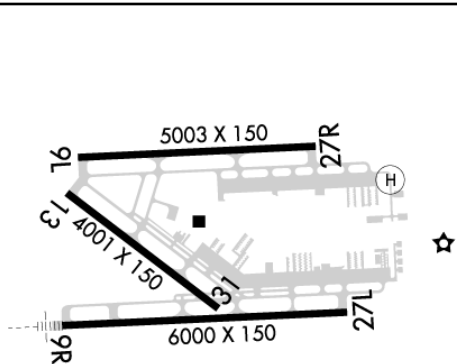

KTMB

Miami Executive Miami, FL

13.00 mi SW of city N25 38.8538' W80 25.9935' Mag Var: 06W

Nav aids:

Type:	ID:		Freq:	Radial:	Dist:
VORTAC	DHP	--- ... -	113.90	211	10 nm
VOT	MIA	-- .. -	112.0	000	12 nm
VOR/DME	VKZ	...- - - -	117.10	252	16 nm

Traffic Patterns:

FAA: Tpa 1000 Ft Agl; High Performance Acft 1500 Ft Agl. Hel Tfc Pattern Ry 09r Within Fixed Wing Pattern at or Blo 500 Ft AGL

Runways:

09L/27R: 5003X150; asphalt, grooved, in good condition;
09R/27L: 6000X150; asphalt, grooved, in good condition;
13/31: 4001X150; asphalt, grooved, in good condition; Pole, 250 ft Left of center, 35 ft high, 1,480 ft from end, 36:1 clearance slope;
H1: 75X75; concrete, no surface treatment, condition not reported;
Right Traffic: 27R, 09R

Communication Freqs:

App/Dep 125.5
WX 305-235-1332
ATIS 124.0
Cinc-Del 133.0
CTAF 118.9
Gnd 121.7
Tower VFR-ADV 118.9
Tower(S) 134.6

Tower: Tower Hrs: 0700-2300

Lights: When ATCT Clsd Actvt HIRL
Ry 09r-27l, MALSr Ry 09r Twy - CTAF

Elevation: 10 ft (3.0 m)

Phone: 305-869-1700

Weather: 305-235-1332 (ASOS)

Fees: Tiedown, Hangar

Charts: NACO: Miami Sectional

Fuel: 100LL Low-Lead, Jet A

Notes/Remarks:

Noise Sensitive Arpt. Flt Trng is Ltd Weekdays Only Btn 1200-0400z. Flt Trng is Ltd Weekends and Holidays Only Btn 1400-0200z

Arpt Clsd to Non-Eng Acft

Personnel and Equipment Working Ajaent to Rys & Twys

Noise Abatement Procedures in Effect, CTC Amgr 305-869-1700. No Turns Blo 1,000 Ft

Ptns of Twy 'A' Btn Spots 1 & 2 & Ptns of Twy 'E' Btn Spots 14 & 17 & Ptns of Twy 'H' Btn Spots 13 & 14 Not Vsbl Fm ATCT

Flight Notification Service (Adcus) Avbl 1500-2300z++. See Special Notices U.S. Special Customs Requirement

Birds on and Invof Arpt

Agricultural Acft Operating in Imt Vcnty of Arpt Blo 200 Ft AGL From Sr to Ss

Business Summary

424 Aviation Inc.

Location: NE; Hours: Mon - Fri, 9:00 AM - 5:00 PM; Sat - Sat, 9:00 AM - 2:00 PM

Phone Number: 786-242-4848

ADF Airways Academy

Location: CTR; Hours: Mon - Fri, 8:00 AM - 6:00 PM; Sat - Sat, 8:00 AM - 4:00 PM

Phone Number: 305-233-6648

Advanced Aircraft Center

Fuel: Unknown-100LL; Unknown-100LL

Hours: 24/7

Frequencies: Unicom: 122.95

Phone Number: 305-259-8291

Air Club International

Location: SW; Hours: By Appointment

Phone Number: 305-525-4900

Air Sal International Flight Center

Fuel: Unknown-100LL; Unknown-100LL; Unknown-Jet-A

Location: NE; Hours: 24/7

Frequencies: Unicom: 122.95

Phone Number: 305-251-1982