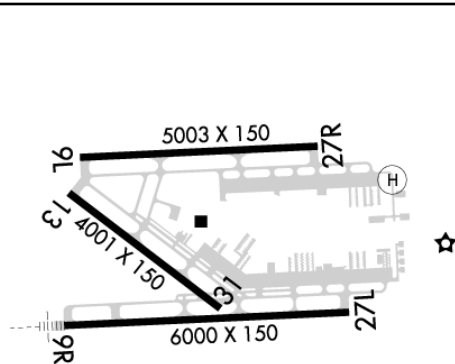

KTMB

Miami Executive Miami, FL

13.00 mi SW of city N25 38.8538' W80 25.9935' Mag Var: 06W

Nav aids:

Type:	ID:		Freq:	Radial:	Dist:
VORTAC	DHP	--- ... -	113.90	211	10 nm
VOT	MIA	-- .. -	112.0	000	12 nm
VOR/DME	VKZ	...- - - -	117.10	252	16 nm

Traffic Patterns:

FAA: Tpa 1000 Ft Agl; High Performance Acft 1500 Ft Agl. Hel Tfc Pattern Ry 09r Within Fixed Wing Pattern at or Blo 500 Ft AGL

Runways:

09L/27R: 5003X150; asphalt, grooved, in good condition;
09R/27L: 6000X150; asphalt, grooved, in good condition;
13/31: 4001X150; asphalt, grooved, in good condition; Pole, 250 ft Left of center, 35 ft high, 1,480 ft from end, 36:1 clearance slope;
H1: 75X75; concrete, no surface treatment, condition not reported;
Right Traffic: 27R, 09R

Communication Freqs:

App/Dep 125.5
WX 305-235-1332
ATIS 124.0
Cinc-Del 133.0
CTAF 118.9
Gnd 121.7
Tower VFR-ADV 118.9
Tower(S) 134.6

Tower: Tower Hrs: 0700-2300

Lights: When ATCT Clsd Actvt HIRL
Ry 09r-27l, MALSr Ry 09r Twy - CTAF

Elevation: 10 ft (3.0 m)

Phone: 305-869-1700

Weather: 305-235-1332 (ASOS)

Fees: Tiedown, Hangar

Charts: NACO: Miami Sectional

Fuel: 100LL Low-Lead, Jet A

Notes/Remarks:

Personnel and Equipment Working Ajaent to Rys & Twys
Noise Abatement Procedures in Effect, CTC Amgr 305-869-1700. No Turns Blo 1,000 Ft
Ptns of Twy 'A' Btn Spots 1 & 2 & Ptns of Twy 'E' Btn Spots 14 & 17 & Ptns of Twy 'H' Btn Spots 13 & 14 Not Vsbl Fm ATCT
Flight Notification Service (Adcus) Avbl 1500-2300z++. See Special Notices U.S. Special Customs Requirement
Birds on and Invof Arpt
Agricultural Acft Operating in Imt Vcnty of Arpt Blo 200 Ft AGL From Sr to Ss
Noise Sensitive Arpt. Flt Trng is Ltd Weekdays Only Btn 1200-0400z. Flt Trng is Ltd Weekends and Holidays Only Btn 1400-0200z
Arpt Clsd to Non-Eng Acft

Business Summary

424 Aviation Inc.

Location: E; Hours: Mon - Fri, 9:00 AM - 5:00 PM; Sat - Sat, 9:00 AM - 2:00 PM
Phone Number: 786-242-4848

ADF Airways Academy

Location: CTR; Hours: Mon - Fri, 8:00 AM - 6:00 PM; Sat - Sat, 8:00 AM - 4:00 PM
Phone Number: 305-233-6648

Advanced Aircraft Center

Fuel: Unknown-100LL; Unknown-100LL
Hours: 24/7
Frequencies: Unicom: 122.95
Phone Number: 305-259-8291

Air Club International

Location: SW; Hours: By Appointment
Phone Number: 305-525-4900

Air Sal International Flight Center

Fuel: Unknown-100LL; Unknown-100LL; Unknown-Jet-A
Location: NE; Hours: 24/7
Frequencies: Unicom: 122.95
Phone Number: 305-251-1982