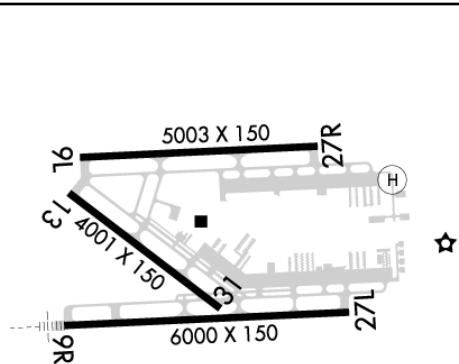

KTMB

Miami Executive Miami, FL

13.00 mi SW of city N25 38.8538' W80 25.9935' Mag Var: 06W

Nav aids:

Type:	ID:	Freq:	Radial:	Dist:
VORTAC	DHP	113.90	211	10 nm
VOR/DME	VKZ	117.10	252	16 nm
VOR/DME	FLL	114.40	216	29 nm

Traffic Patterns:

FAA: Tpa 1000 Ft Agl; High Performance Acft 1500 Ft Agl. Hel Tfc Pattern Ry 09r Within Fixed Wing Pattern at or Blo 500 Ft AGL

Runways:

09L/27R: 5003X150; asphalt, grooved, in good condition;
09R/27L: 6000X150; asphalt, grooved, in good condition;
13/31: 4001X150; asphalt, grooved, in good condition; Pole, 250 ft Left of center, 35 ft high, 1,480 ft from end, 36:1 clearance slope;
H1: 75X75; concrete, no surface treatment, condition not reported;
Right Traffic: 27R, 09R

Communication Freqs:

App/Dep 125.5
WX 305-235-1332
ATIS 124.0
Cinc-Del 133.0
CTAF 118.9
Gnd 121.7
Tower VFR-ADV 118.9
Tower(S) 134.6

Tower: Tower Hrs: 0700-2300

Lights: When ATCT Clsd Actvt HIRL
Ry 09r-27l, MALSr Ry 09r Twy - CTAF

Elevation: 10 ft (3.0 m)

Phone: (305) 869-1702

Weather: 305-235-1332 (ASOS)

Fees: Tiedown, Hangar

Charts: NACO: Miami Sectional

Fuel: 100LL Low-Lead, Jet A

Notes/Remarks:

Personnel and Equipment Working Ajaent to Rys & Twys
Noise Abatement Procedures in Effect, CTC Amgr 305-869-1700. No Turns Blo 1,000 Ft
Ptns of Twy 'A' Btn Spots 1 & 2 & Ptns of Twy 'E' Btn Spots 14 & 17 & Ptns of Twy 'H' Btn Spots 13 & 14 Not Vsbl Fm ATCT
Flight Notification Service (Acdus) Avbl 1500-2300z++. See Special Notices U.S. Special Customs Requirement
Birds on and Invof Arpt
Agricultural Acft Operating in Imt Vcnty of Arpt Blo 200 Ft AGL From Sr to Ss Noise Sensitive Arpt. Flt Trng is Ltd Weekdays Only Btn 1200-0400z. Flt Trng is Ltd Weekends and Observed Holidays Only Btn 1400-0200z
Arpt Clsd to Non-Eng Acft

Business Summary

424 Aviation Inc.

Location: NE; Hours: Mon - Fri, 9:00 AM - 5:00 PM; Sat - Sat, 9:00 AM - 2:00 PM

Phone Number: 786-242-4848

ADF Airways Academy

Location: CTR; Hours: Mon - Fri, 8:00 AM - 6:00 PM; Sat - Sat, 8:00 AM - 4:00 PM

Phone Number: 305-233-6648

Advanced Aircraft Center

Fuel: Unknown-100LL; Unknown-100LL

Hours: 24/7

Frequencies: Unicom: 122.95

Phone Number: 305-259-8291

Air Club International

Location: SW; Hours: By Appointment

Phone Number: 305-525-4900

Air Sal International Flight Center

Fuel: Unknown-100LL; Unknown-100LL; Unknown-Jet-A

Location: NE; Hours: 24/7

Frequencies: Unicom: 122.95

Phone Number: 305-251-1982