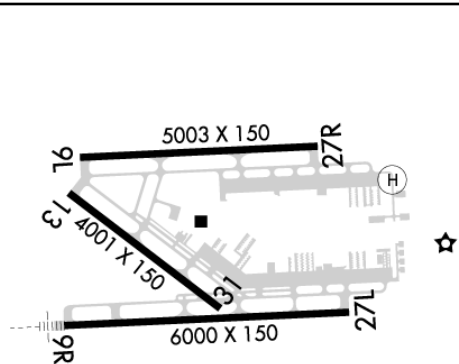

### Runways:

**09L/27R:** 5003X150; asphalt, grooved, in good condition;  
**09R/27L:** 6000X150; asphalt, grooved, in good condition;  
**13/31:** 4001X150; asphalt, grooved, in good condition; Pole, 250 ft Left of center, 35 ft high, 1,480 ft from end, 36:1 clearance slope;  
**H1:** 75X75; concrete, no surface treatment, condition not reported;  
Right Traffic: 27R, 09R

Elevation: 10 ft (3.0 m)

**Phone:** (305) 869-1702

**Weather:** 305-235-1332 (ASOS)

**Fees:** Tiedown, Hangar

**Charts:** NACO: Miami Sectional

**Fuel:** 100LL Low-Lead, Jet A