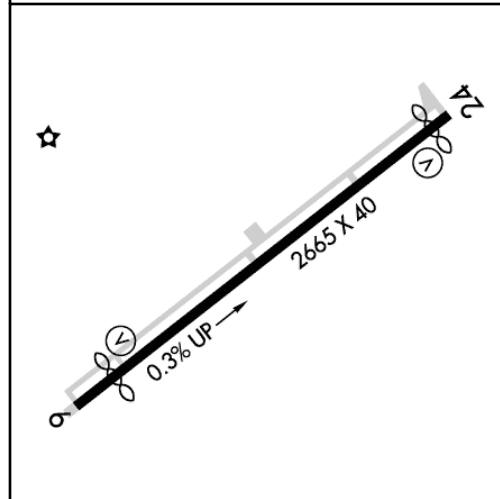

KVKX

Potomac Airfield Friendly, MD

0 mi NE of city N38 44.9185' W76 57.3553' Mag Var: 11W

Nav aids:

Type:	ID:	Freq:	Radial:	Dist:
VORTAC	ADW	113.10	240	6 nm
VOR/DME	DCA	111.0	159	8 nm
VORTAC	OTT	113.70	295	10 nm

Traffic Patterns:

No TPA reported. Assume 1,000 AGL.

Runways:

06/24: 2665X40; asphalt, aggregate friction seal coat, in good condition;
Trees, 186 ft Right of center, 83 ft high, 694 ft from end, 5:1 clearance slope;
Trees, Both-Sides, 108 ft high, 1,657 ft from end, 13:1 clearance slope;
Right Traffic: 24

Communication Freqs:

App/Dep 124.7 (DC FRZ)
App/Dep(S) 125.65 (DC FRZ)
CTAF 122.8
IRONS STAR 126.4
TIKEE STAR 120.45
UNICOM 122.8

Lights: Actvt REIL Rys 06 & 24; PAPI
Ry 06 & 24 - CTAF
Rotg Bcn Located 1000 Ft N of Arprt

Elevation: 117 ft (35.7 m)

Phone: 301-248-5720

Fees: Tiedown, Hangar

Charts: NACO: Washington Sectional

Fuel: 100LL Low-Lead

Notes/Remarks:

Arpt Within Flight Restricted Zone
Expect 24 Hr Security From Police, Military & Others on the Ground and in the Air
Noise Abatement Procedures: Avoid Takeoff 2200-0700
Visitors Please Tune 122.85 for Parking Instructions & Gnd Svcs for Cd CTC Potomac Apch at 866-599-3874
Rentals Avabl at 301-292-9700
Unlimited Vehicle Access to Aaft Movement Areas
SuperAWOS/Automated UNICOM avbl (AUNICOM) 3 clicks for WX 4 clicks for radio check

Business Summary

Buckley Aviation, LLC

Location: CTR; Hours: By Appointment
Phone Number: 202-255-4352

Flying Lemur, Inc.

Location: S; Hours: By Appointment
Phone Number: 703-623-9445

GT Aviation, LLC

Location: CTR
Phone Number: 301-248-1711

Potomac Airfield Fuel Program

Location: CTR; Hours: 24/7
Phone Number: 301-248-5720