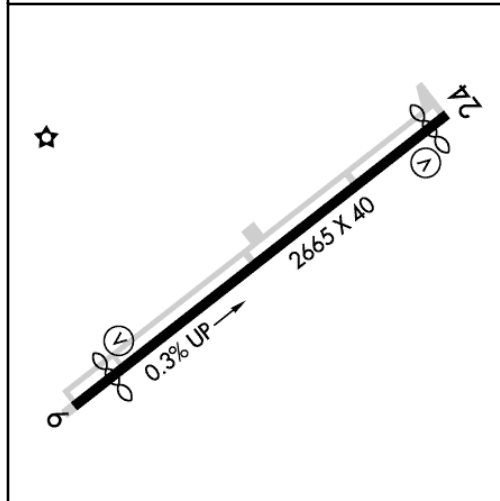

KVKX

Potomac Airfield Friendly, MD

0 mi NE of city N38 44.9185' W76 57.3553' Mag Var: 11W

Nav aids:

Type:	ID:	Freq:	Radial:	Dist:
VORTAC	ADW	113.10	240	6 nm
VOR/DME	DCA	111.0	159	8 nm
VORTAC	OTT	113.70	295	10 nm

Traffic Patterns:

No TPA reported. Assume 1,000 AGL.

Runways:

06/24: 2665X40; asphalt, aggregate friction seal coat, in good condition;
Trees, 186 ft Right of center, 83 ft high, 694 ft from end, 5:1 clearance slope;
Trees, Both-Sides, 108 ft high, 1,657 ft from end, 13:1 clearance slope;
Right Traffic: 24

Communication Freqs:

App/Dep 124.7 (DC FRZ)
App/Dep(S) 125.65 (DC FRZ)
CTAF 122.8
IRONS STAR 126.4
TIKEE STAR 120.45
UNICOM 122.8

Lights: MIRL Ry 06/24 Ss-Sr; Actvt
PAPI Ry 06 & 24 - CTAF
Rotg Bcn Located 1000 Ft N of Arprt

Elevation: 117 ft (35.7 m)

Phone: 301-248-5720

Fees: Tiedown, Hangar

Charts: NACO: Washington Sectional

Fuel: 100LL Low-Lead

Notes/Remarks:

Arpt Within Flight Restricted Zone
Expect 24 Hr Security From Police, Military & Others on the Ground and in the Air
Noise Abatement Procedures: Avoid Takeoff 2200-0700
Visitors Please Tune 122.85 for Parking Instructions & Gnd Svcs for Cd CTC Potomac Apch at 866-599-3874
Rentals Avabl at 301-292-9700
Unlimited Vehicle Access to Aaft Movement Areas
SuperAWOS/Automated UNICOM avbl (AUNICOM) 3 clicks for WX 4 clicks for radio check

Business Summary

Buckley Aviation, LLC

Location: CTR; Hours: By Appointment
Phone Number: 202-255-4352

Flying Lemur, Inc.

Location: S; Hours: By Appointment
Phone Number: 703-623-9445

GT Aviation, LLC

Location: CTR
Phone Number: 301-248-1711

Potomac Airfield Fuel Program

Location: CTR; Hours: 24/7
Phone Number: 301-248-5720