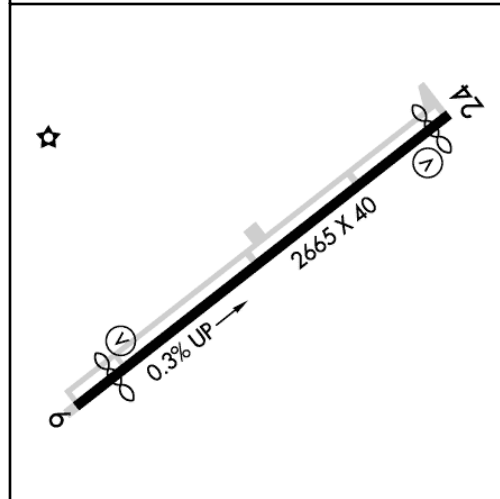

KVKX

Potomac Airfield Friendly, MD

0 mi NE of city N38 44.9185' W76 57.3553' Mag Var: 11W

Nav aids:

Type:	ID:	Freq:	Radial:	Dist:
VORTAC	ADW	113.10	240	6 nm
VOR/DME	DCA	111.0	159	8 nm
VORTAC	OTT	113.70	295	10 nm

Traffic Patterns:

No TPA reported. Assume 1,000 AGL.

Runways:

06/24: 2665X40; asphalt, aggregate friction seal coat, in good condition;
Trees, 199 ft Right of center, 82 ft high, 694 ft from end, 6:1 clearance slope;
Trees, 70 ft Left of center, 96 ft high, 1,339 ft from end, 11:1 clearance slope;
Right Traffic: 24

Communication Freqs:

App/Dep 124.7 (DC FRZ)
App/Dep(S) 125.65 (DC FRZ)
CTAF 122.8
IRONS STAR 126.4
TIKEE STAR 120.45
UNICOM 122.8

Lights: MIRL Ry 06/24 Ss-Sr; Actvt
PAPI Ry 06 & 24 - CTAF
Rotg Bcn Located 1000 Ft N of Arprt

Elevation: 117 ft (35.7 m)

Phone: 301-248-5720

Fees: Tiedown, Hangar

Charts: NACO: Washington Sectional

Fuel: 100LL Low-Lead

Notes/Remarks:

Arpt Within Flight Restricted Zone
Expect 24 Hr Security From Police, Military & Others on the Ground and in the Air
Noise Abatement Procedures: Avoid Takeoff 2200-0700
Visitors Please Tune 122.85 for Parking Instructions & Gnd Svcs for Cd CTC Potomac Apch at 866-599-3874
Rentals Avabl at 301-292-9700
Unlimited Vehicle Access to Aaft Movement Areas
SuperAWOS/Automated UNICOM avbl (AUNICOM) 3 clicks for WX 4 clicks for radio check

Business Summary

Buckley Aviation, LLC

Location: CTR; Hours: By Appointment
Phone Number: 202-255-4352

Flying Lemur, Inc.

Location: S; Hours: By Appointment
Phone Number: 703-623-9445

GT Aviation, LLC

Location: CTR
Phone Number: 301-248-1711

Potomac Airfield Fuel Program

Location: CTR; Hours: 24/7
Phone Number: 301-248-5720