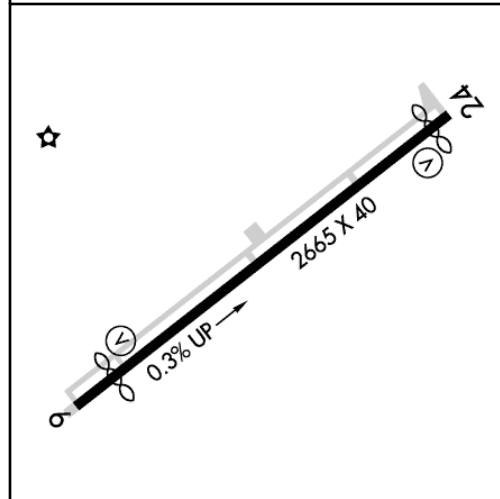

KVKX

Potomac Airfield Friendly, MD

0 mi NE of city N38 44.9185' W76 57.3553' Mag Var: 11W

Nav aids:

Type:	ID:	Freq:	Radial:	Dist:
VOT	ADW	109.60	000	5 nm
VORTAC	ADW	113.10	240	6 nm
VOR/DME	DCA	111.0	159	8 nm

Runways:

06/24: 2665X40; asphalt, aggregate friction seal coat, in good condition;
Trees, 186 ft Right of center, 83 ft high, 694 ft from end, 5:1 clearance slope;
Trees, Both-Sides, 108 ft high, 1,657 ft from end, 13:1 clearance slope;
Right Traffic: 24

Communication Freqs:

App/Dep 124.7 (DC FRZ)
App/Dep(S) 125.65 (DC FRZ)
CTAF 122.8
IRONS STAR 126.4
TIKEE STAR 120.45
UNICOM 122.8

Lights: Actvt REIL Rys 06 & 24; PAPI
Ry 06 & 24 - CTAF
Rotg Bcn Located 1000 Ft N of Arprt

Elevation: 117 ft (35.7 m)

Phone: 301-248-5720

Fees: Tiedown, Hangar

Charts: NACO: Washington Sectional

Fuel: 100LL Low-Lead

Notes/Remarks:

Arpt Within Flight Restricted Zone
Expect 24 Hr Security From Police, Military & Others on the Ground and in the Air
Noise Abatement Procedures: Avoid Takeoff 2200-0700
Visitors Please Tune 122.85 for Parking Instructions & Gnd Svcs for Cd CTC Potomac Apch at 866-599-3874
Rentals Avabl at 301-292-9700
Unlimited Vehicle Access to Acft Movement Areas
SuperAWOS/Automated UNICOM avbl (AUNICOM) 3 clicks for WX 4 clicks for radio check

Business Summary

Buckley Aviation, LLC

Location: CTR; Hours: By Appointment
Phone Number: 202-255-4352

Flying Lemur, Inc.

Location: S; Hours: By Appointment
Phone Number: 703-623-9445

GT Aviation, LLC

Location: CTR
Phone Number: 301-248-1711

Potomac Airfield Fuel Program

Location: CTR; Hours: 24/7
Phone Number: 301-248-5720