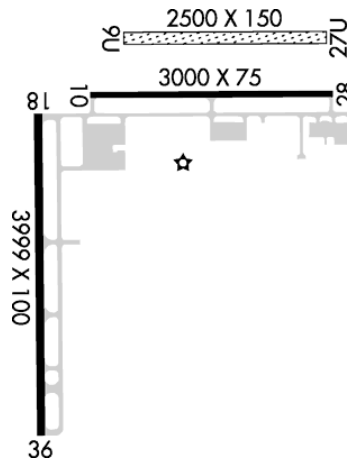

X51

Miami Homestead General Aviation Homestead, FL

4.00 mi NW of city N25 29.9538' W80 33.2547' Mag Var: 06W

Nav aids:

Type:	ID:	Freq:	Radial:	Dist:
VORTAC	DHP	113.90	216	21 nm
VOR/DME	VKZ	117.10	239	26 nm
VOR/DME	FLL	114.40	218	40 nm

Runways:

09U/27U: 2500X150; turf, grass, sod, no surface treatment, in good condition;

10/28: 3000X75; asphalt, no surface treatment, in good condition; Tree, 100 ft Right of center, 31 ft high, 1,748 ft from end, 50:1 clearance slope;

18/36: 3999X100; asphalt, no surface treatment, in good condition; Right Traffic: 28, 18

Elevation: 7 ft (2.1 m)

Communication Freqs:

App/Dep 125.5
WX 118.375T
CTAF 122.8
UNICOM 122.8

Phone: (305) 869-1702