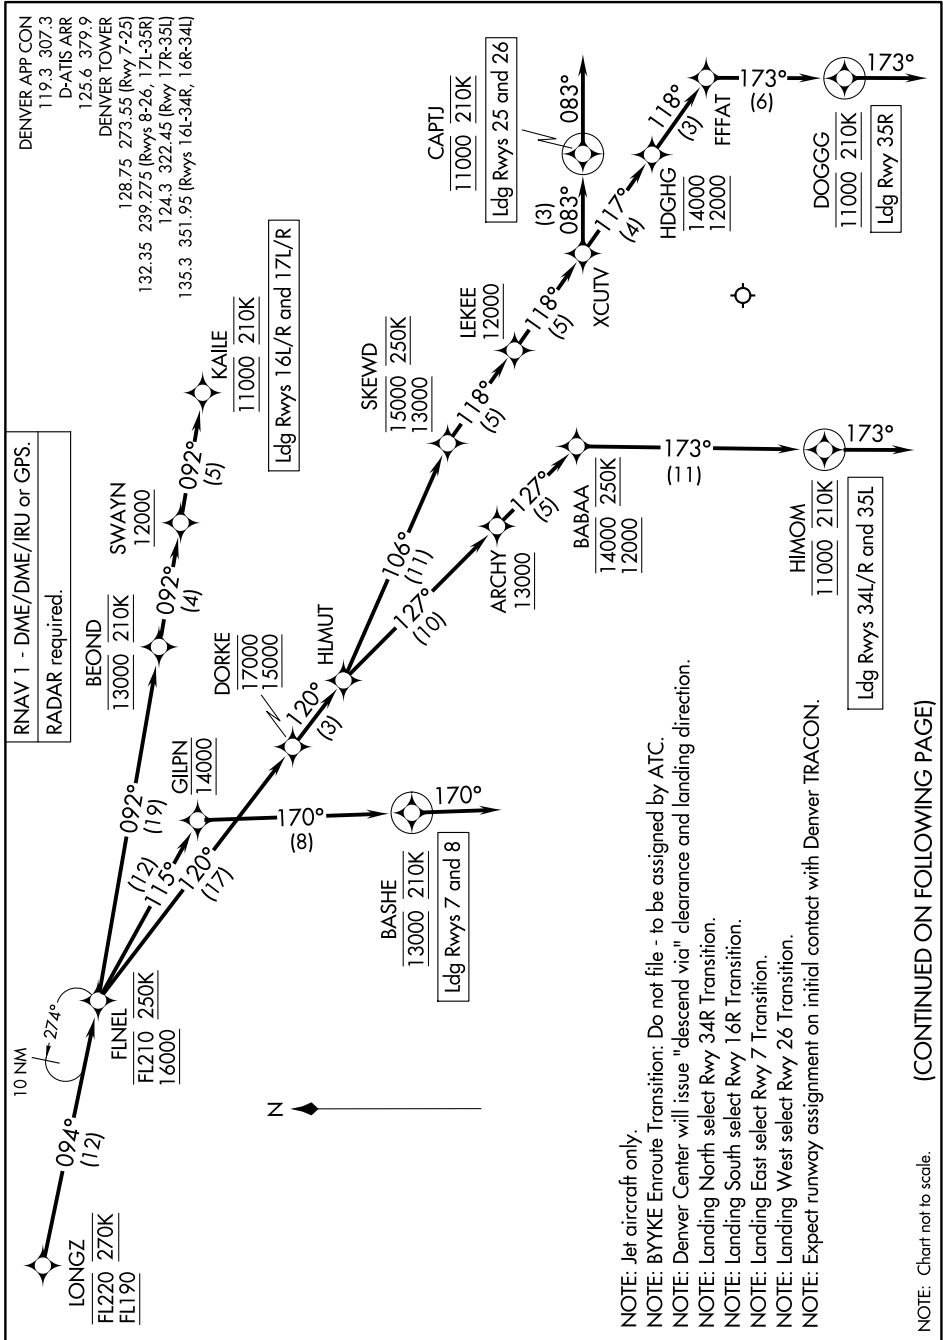

LONGZ THREE ARRIVAL (RNAV) Arrival Routes

SW-1, 15 MAY 2025 to 12 JUN 2025

LONGZ THREE ARRIVAL (RNAV) Arrival Routes

(CONTINUED ON FOLLOWING PAGE)

SW-1, 15 MAY 2025 to 12 JUN 2025