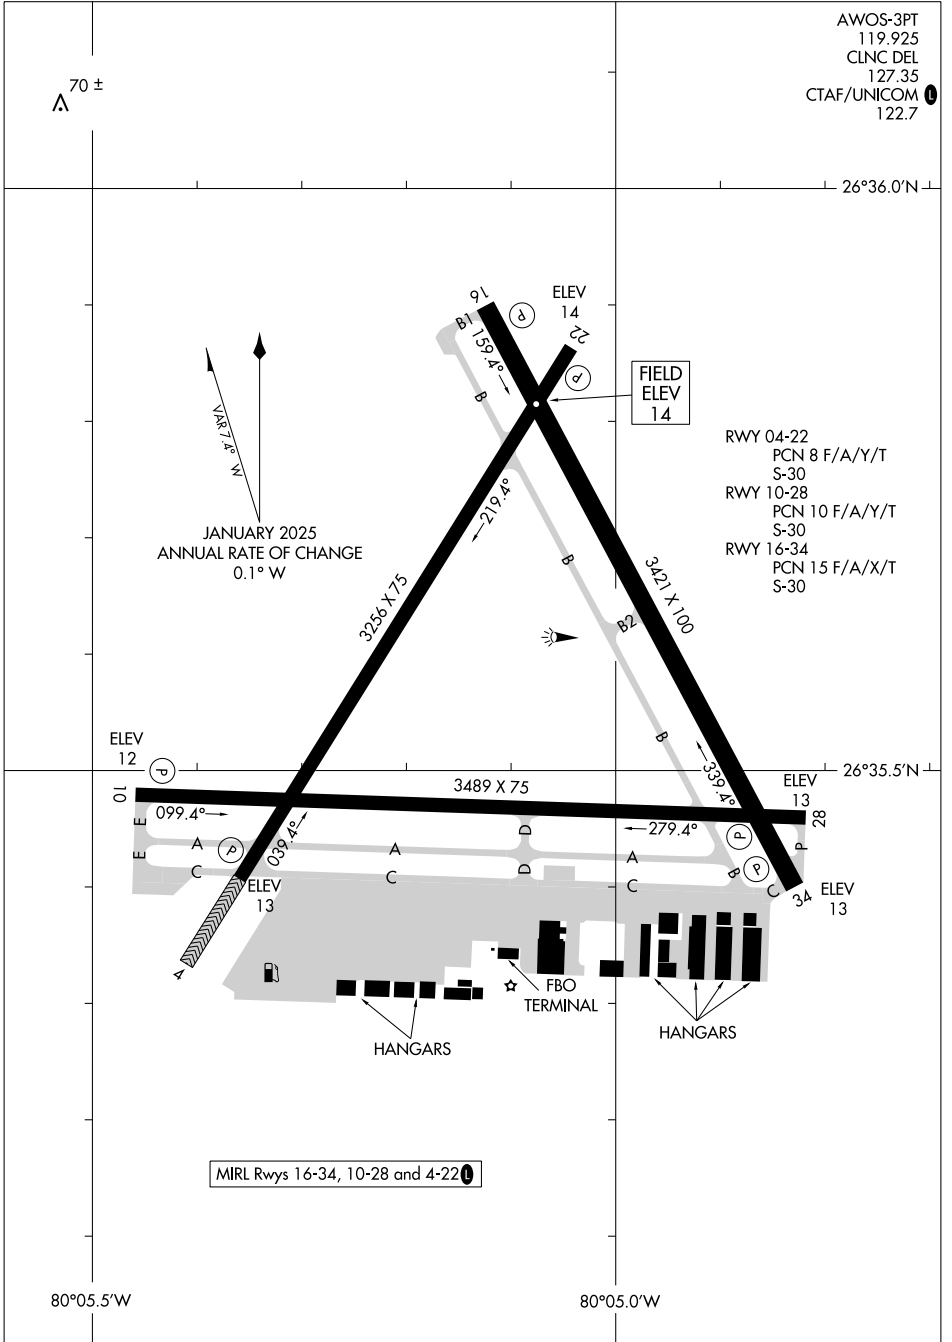

AIRPORT DIAGRAM

AL-448 (FAA)

PALM BEACH COUNTY PARK (L.N.A)
WEST PALM BEACH, FLORIDA

AWOS-3PT
119.925
CLNC DEL
127.35
CTAF/UNICOM 122.7

SE-3, 12 JUN 2025 to 10 JUL 2025

SE-3, 12 JUN 2025 to 10 JUL 2025

AIRPORT DIAGRAM