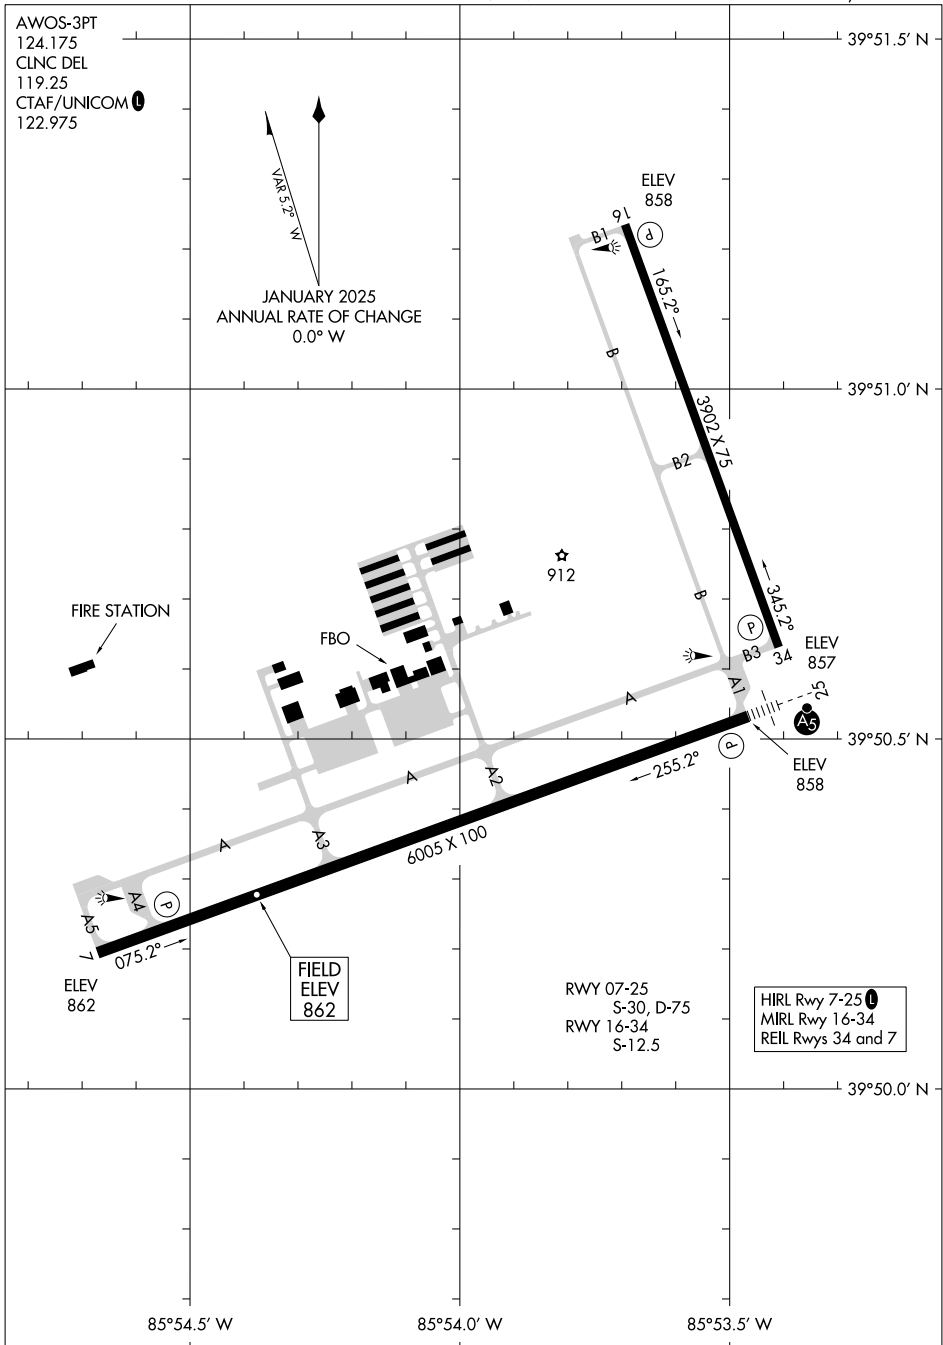

25107

AIRPORT DIAGRAM

AL-6452 (FAA)

INDIANAPOLIS RGNL (MQJ)
INDIANAPOLIS, INDIANA

AWOS-3PT
124.175
CLNC DEL
119.25
CTAF/UNICOM 1
122.975

VARS 5.2° W
JANUARY 2025
ANNUAL RATE OF CHANGE
0.0° W

EC-2, 10 JUL 2025 to 07 AUG 2025

EC-2, 10 JUL 2025 to 07 AUG 2025

AIRPORT DIAGRAM

25107

INDIANAPOLIS, INDIANA
INDIANAPOLIS RGNL (MQJ)

HIRL Rwy 7-25
MIRL Rwy 16-34
REIL Rws 34 and 7