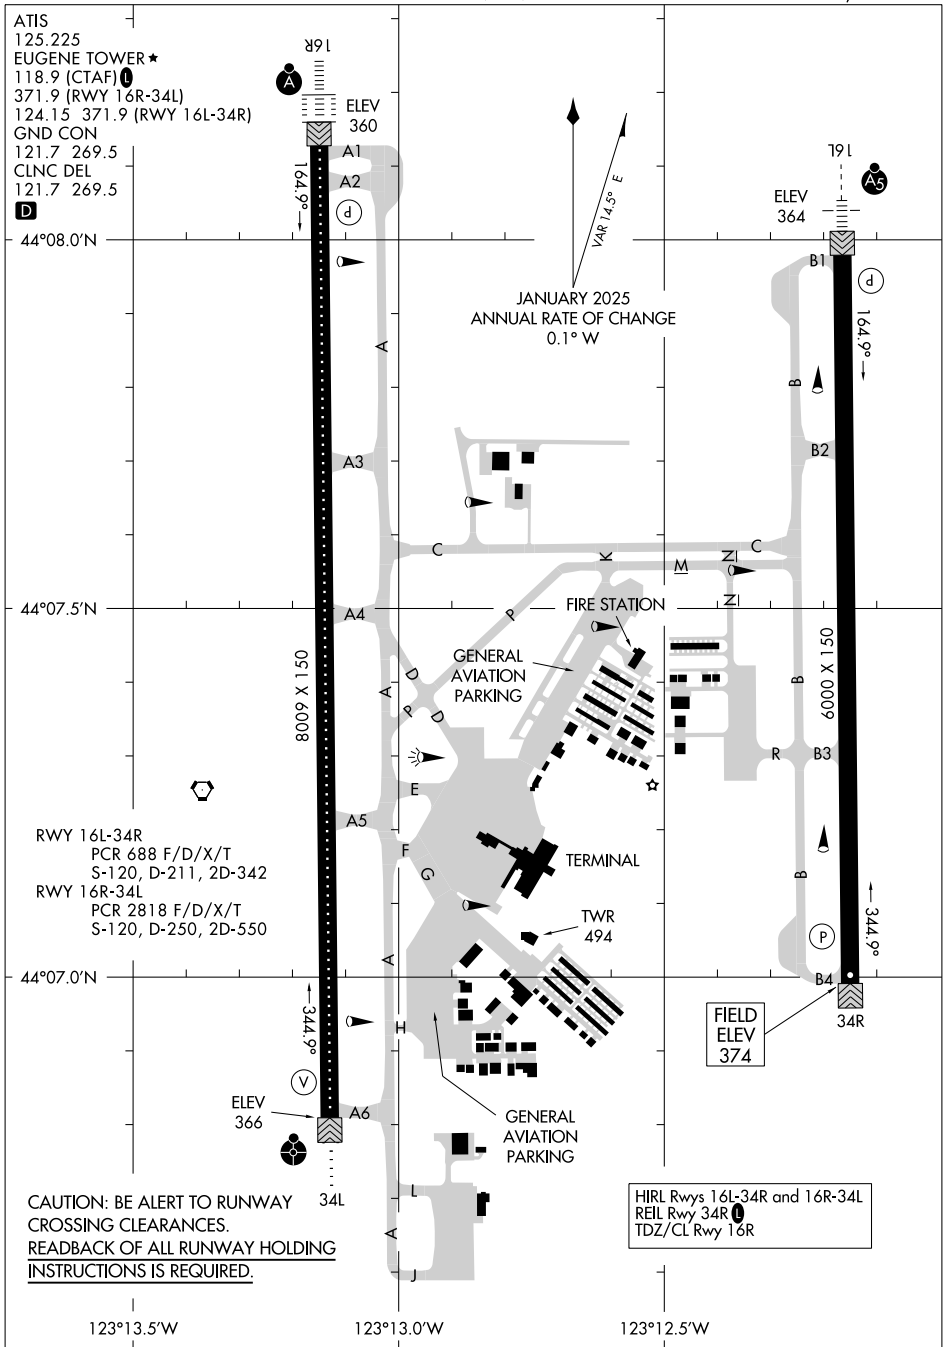

AIRPORT DIAGRAM

AL-140 (FAA)

MAHLON SWEET FLD (EUG)
EUGENE, OREGON

NW-1, 10 JUL 2025 to 07 AUG 2025

NW-1, 10 JUL 2025 to 07 AUG 2025

AIRPORT DIAGRAM

EUGENE, OREGON
MAHLON SWEET FLD (EUG)