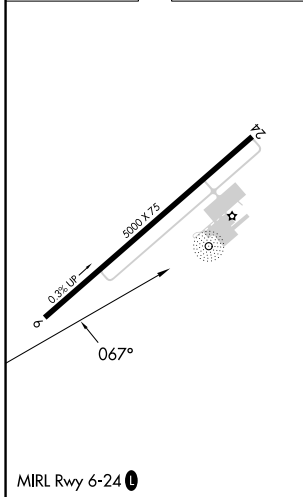

NA Circling Rwy 24 NA at night.
Rwy 6 helicopter visibility reduction below 3/4 SM NA.

MISSED APPROACH: Climb to 2100 then climbing right turn to 2100 direct DYB NDB and hold.

AWOS-3 119.575	CHARLESTON APP CON 120.7 306.925	UNICOM 123.0 (CTAF)
--------------------------	--------------------------------------------	-------------------------------

SE-2, 10 JUL 2025 to 07 AUG 2025

SE-2, 10 JUL 2025 to 07 AUG 2025

ELEV 56	TDZE 53
---------	---------

CATEGORY	A	B	C	D
S-6	880-1 827 (900-1)	880-1¼ 827 (900-1¼)	880-2½ 827 (900-2½)	NA
C CIRCLING	880-1¼	824 (900-1¼)	880-2½ 824 (900-2½)	NA