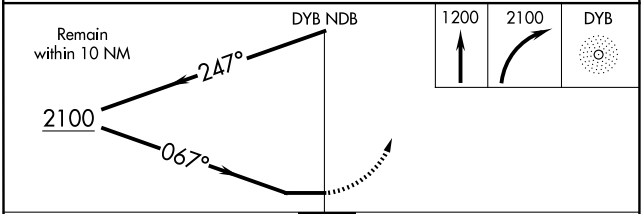

NA Circling Rwy 24 NA at night.
Rwy 6 helicopter visibility reduction below 3/4 SM NA.

MISSED APPROACH: Climb to 2100 then climbing right turn to 2100 direct DYB NDB and hold.

AWOS-3 119.575	CHARLESTON APP CON 120.7 306.925	UNICOM 123.0 (CTAF)
--------------------------	--------------------------------------------	-------------------------------

SE-2, 10 JUL 2025 to 07 AUG 2025

SE-2, 10 JUL 2025 to 07 AUG 2025

ELEV 56	TDZE 53
---------	---------

CATEGORY	A	B	C	D
S-6	880-1 827 (900-1)	880-1¼ 827 (900-1¼)	880-2½ 827 (900-2½)	NA
C CIRCLING	880-1¼	824 (900-1¼)	880-2½ 824 (900-2½)	NA