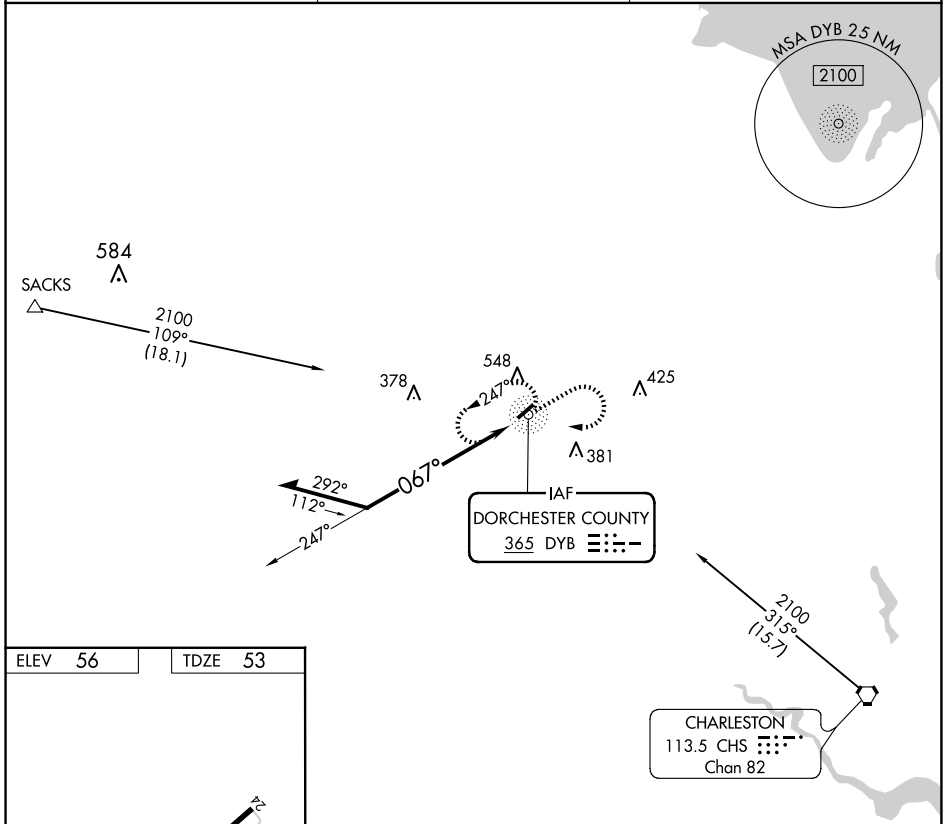

NDB DYB 365	APP CRS 067°	Rwy ldg TDZE Apt Elev	5000 53 56
-----------------------	------------------------	-----------------------------	---------------------------------------

NDB RWY 6

SUMMERVILLE (DYB)

NA Circling Rwy 24 NA at night.
Rwy 6 helicopter visibility reduction below 3/4 SM NA.

MISSED APPROACH: Climb to 2100 then climbing right turn to 2100 direct DYB NDB and hold.

AWOS-3 119.575	CHARLESTON APP CON 120.7 306.925	UNICOM 123.0 (CTAF)
--------------------------	--------------------------------------------	-------------------------------

SE-2, 10 JUL 2025 to 07 AUG 2025

SE-2, 10 JUL 2025 to 07 AUG 2025

ELEV 56	TDZE 53
---------	---------

CATEGORY	A	B	C	D
S-6	880-1 827 (900-1)	880-1¼ 827 (900-1¼)	880-2½ 827 (900-2½)	NA
C CIRCLING	880-1¼	824 (900-1¼)	880-2½ 824 (900-2½)	NA