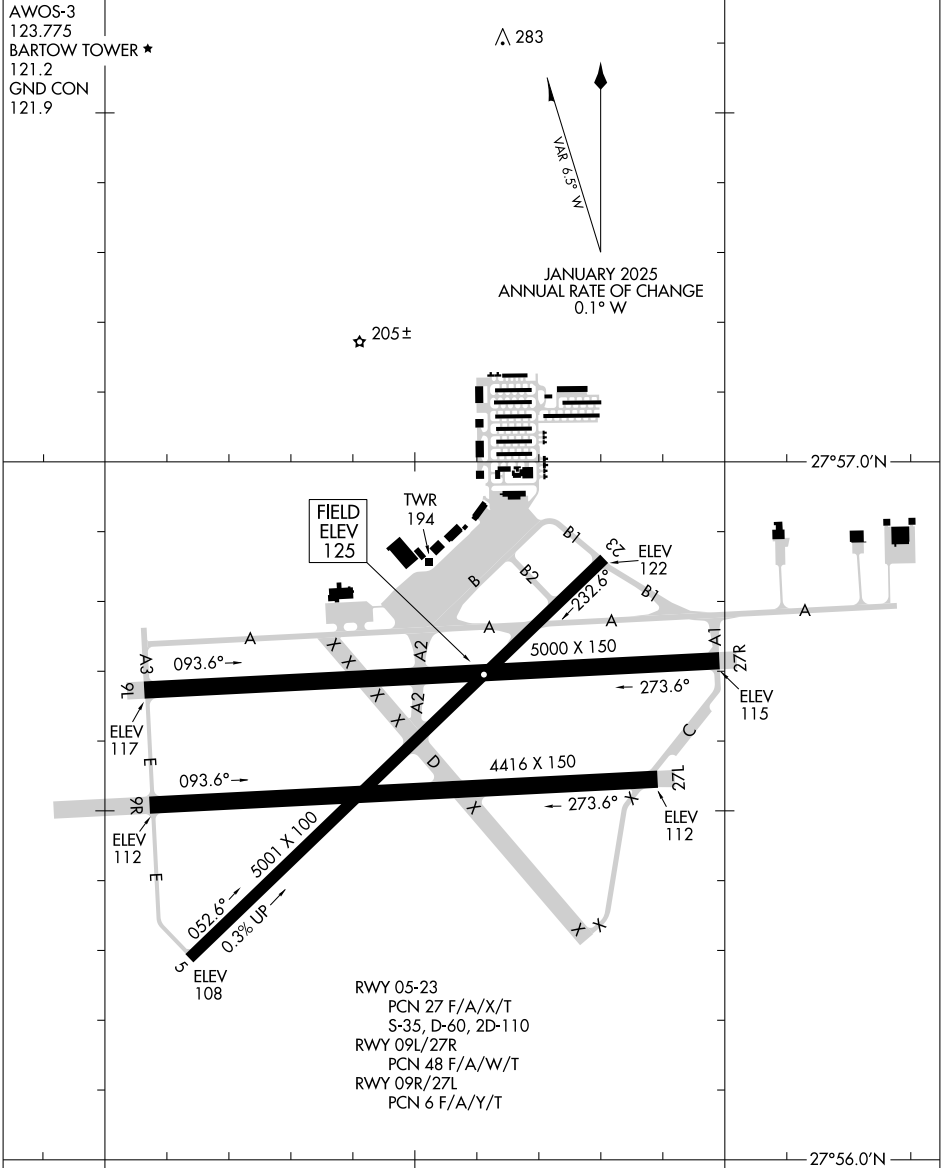

25107

# AIRPORT DIAGRAM

AL-5838 (FAA)

BARTOW EXEC (BOW)  
BARTOW, FLORIDA

SE-3, 10 JUL 2025 to 07 AUG 2025

SE-3, 10 JUL 2025 to 07 AUG 2025

CAUTION: BE ALERT TO RUNWAY CROSSING CLEARANCES.  
READBACK OF ALL RUNWAY HOLDING INSTRUCTIONS IS REQUIRED.

# AIRPORT DIAGRAM

25107

BARTOW, FLORIDA  
BARTOW EXEC (BOW)