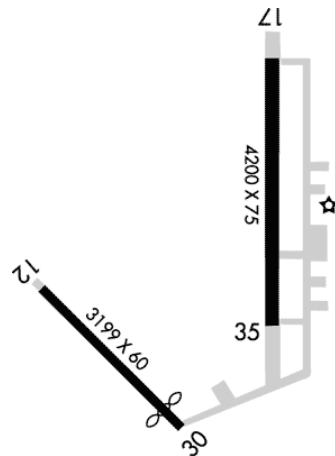

KSCB

Scribner State Scribner, NE

3.00 mi SE of city N41 36.6200' W96 37.7917' Mag Var: 03E

Nav aids:

Type:	ID:	Freq:	Radial:	Dist:
VOR/DME	SCB ... - - - - -	111.0	346	0 nm
VOR/DME	OLU - - - - -	111.80	065	33 nm
VOT	OMA - - - - -	109.0	000	38 nm

Traffic Patterns:

Airport Manager:	Aircraft	Altitude (MSL)
	Light Aircraft	2324

Runways:

12/30: 3199X60; concrete, no surface treatment, in fair condition;
17/35: 4200X75; concrete, no surface treatment, in excellent condition;

Elevation: 1,324 ft (403.6 m)

Communication Freqs:

App/Dep 120.1
CTAF 122.9

Phone: (402) 277-0906

Fees: Hangar

Charts: NACO: Omaha Sectional

Fuel: 100LL Low-Lead

Notes/Remarks: