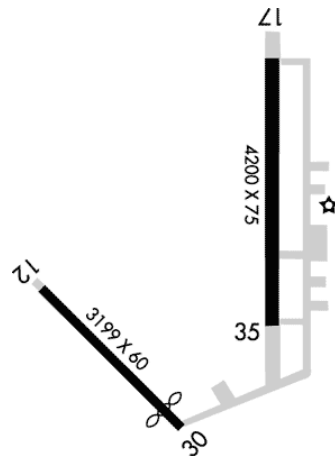

KSCB

Scribner State Scribner, NE

3.00 mi SE of city N41 36.6200' W96 37.7917' Mag Var: 03E

Nav aids:

Type:	ID:	Freq:	Radial:	Dist:
VOR/DME	SCB ... - - - -	111.0	346	0 nm
VOR/DME	OLU - - - - . - - -	111.80	065	33 nm
VOT	OMA - - - - - . -	109.0	000	38 nm

Traffic Patterns:

Airport Manager:	Aircraft	Altitude (MSL)
	Light Aircraft	2324

Runways:

12/30: 3199X60; concrete, no surface treatment, in fair condition;
17/35: 4200X75; concrete, no surface treatment, in excellent condition;

Elevation: 1,324 ft (403.6 m)

Communication Freqs:

App/Dep 120.1
CTAF 122.9

Phone: (402) 277-0906

Fees: Hangar

Charts: NACO: Omaha Sectional

Fuel: 100LL Low-Lead

Notes/Remarks: